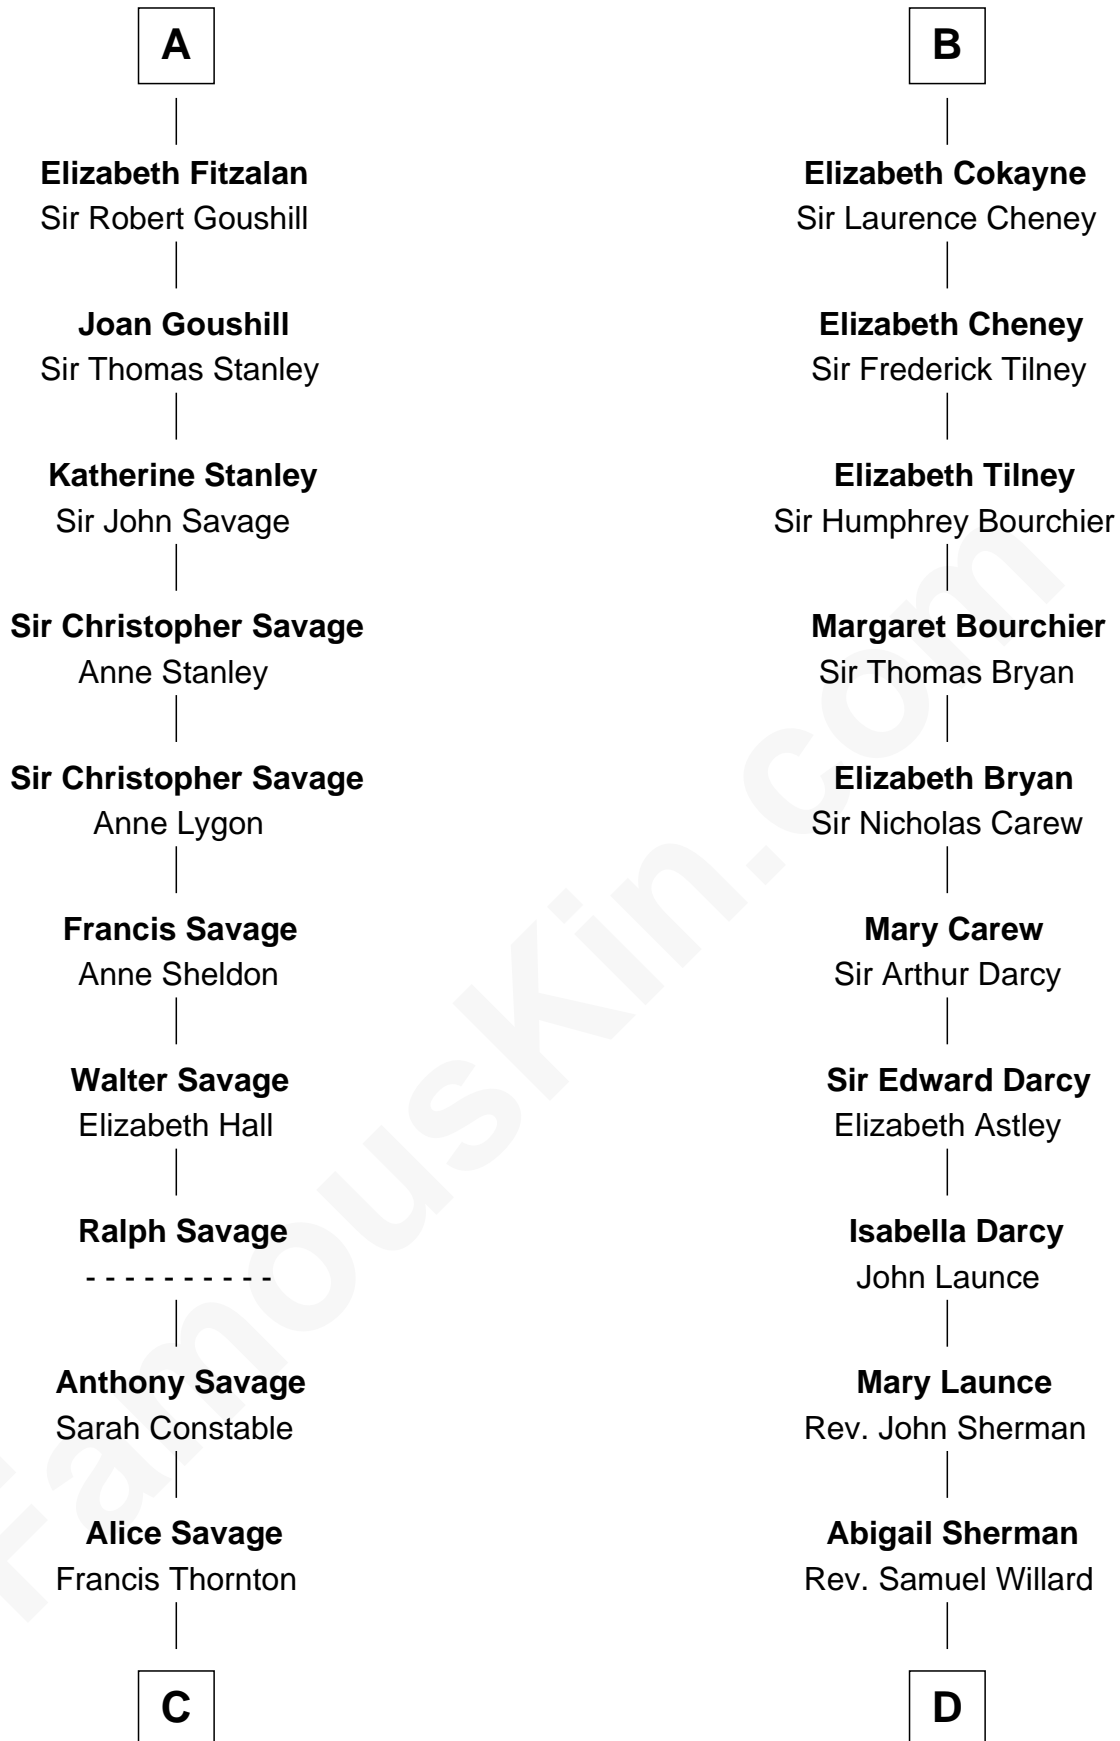

**FamousKin.com**  
**Relationship Chart of**  
**Zachary Taylor**  
*12th U.S. President*

19th cousin 2 times removed of

**Robert Treat Paine**  
*Signer of the Declaration of Independence*

**C**

**Margaret Thornton**

William Strother

**Francis Strother**

Susannah Dabney

**William Strother**

Sarah Bayly

**Sarah Dabney Strother**

Col. Richard Taylor

**Zachary Taylor**

*12th U.S. President*

**D**

**Abigail Willard**

Rev. Samuel Treat

**Eunice Treat**

Thomas Paine

**Robert Treat Paine**

*Signer of Declaration of Independence*