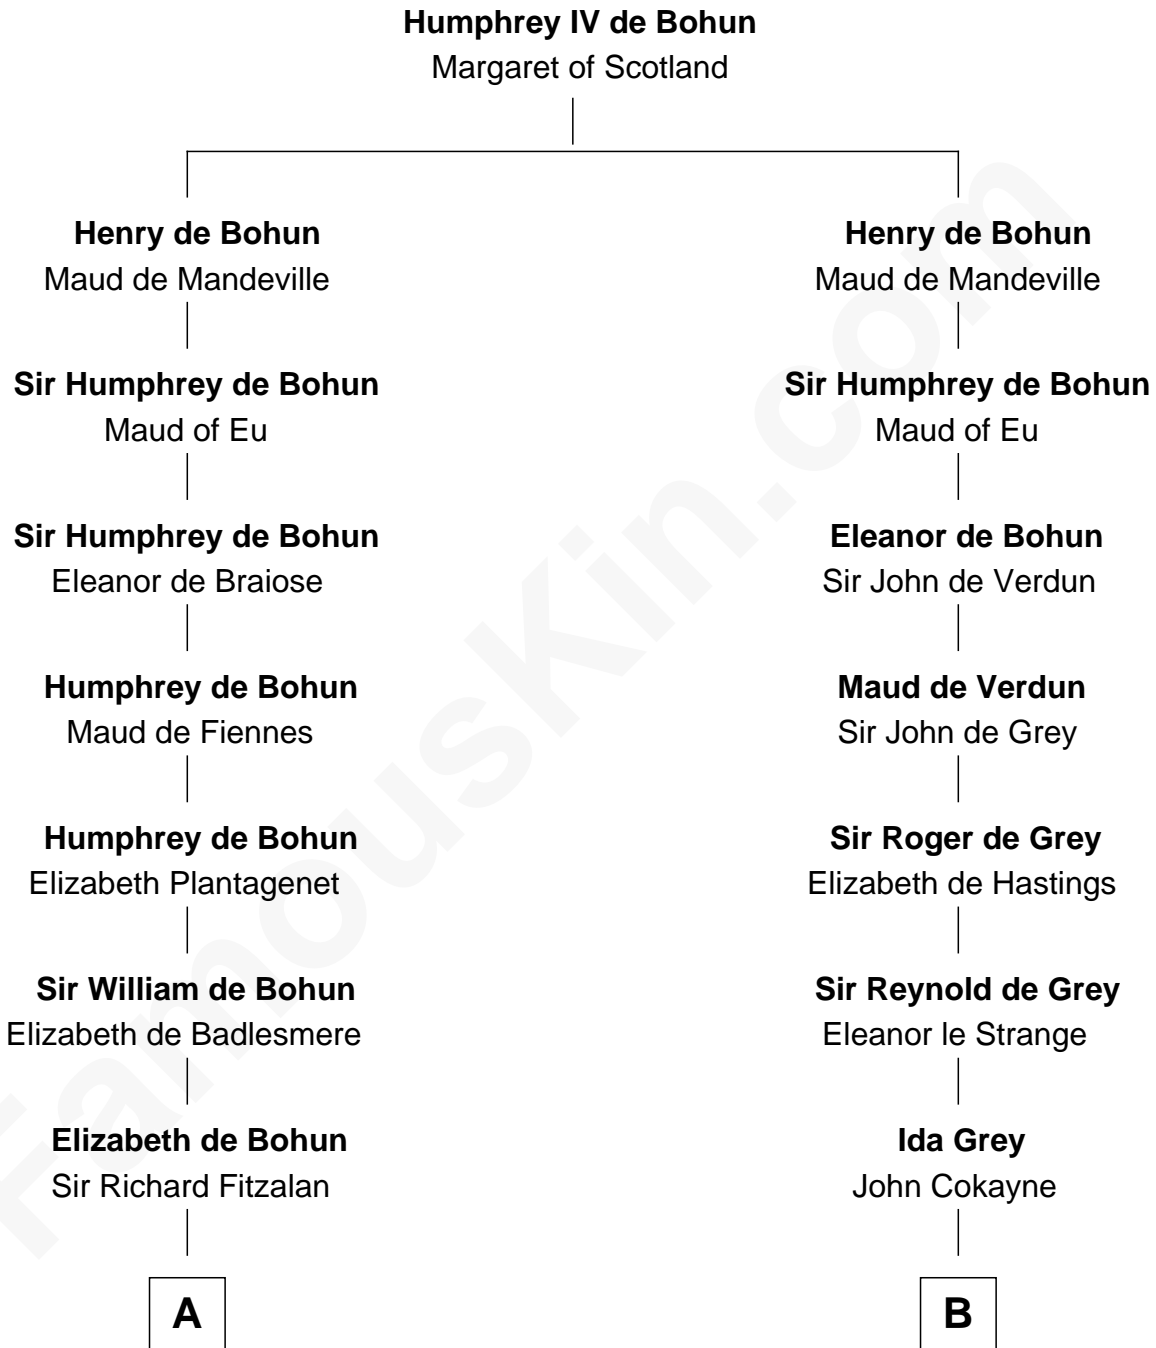

**FamousKin.com**  
**Relationship Chart of**  
**Zachary Taylor**  
*12th U.S. President*

19th cousin 2 times removed of

**Robert Treat Paine**  
*Signer of the Declaration of Independence*

**C**

**Margaret Thornton**

William Strother

**Francis Strother**

Susannah Dabney

**William Strother**

Sarah Bayly

**Sarah Dabney Strother**

Col. Richard Taylor

**Zachary Taylor**

*12th U.S. President*

**D**

**Abigail Willard**

Rev. Samuel Treat

**Eunice Treat**

Thomas Paine

**Robert Treat Paine**

*Signer of Declaration of Independence*