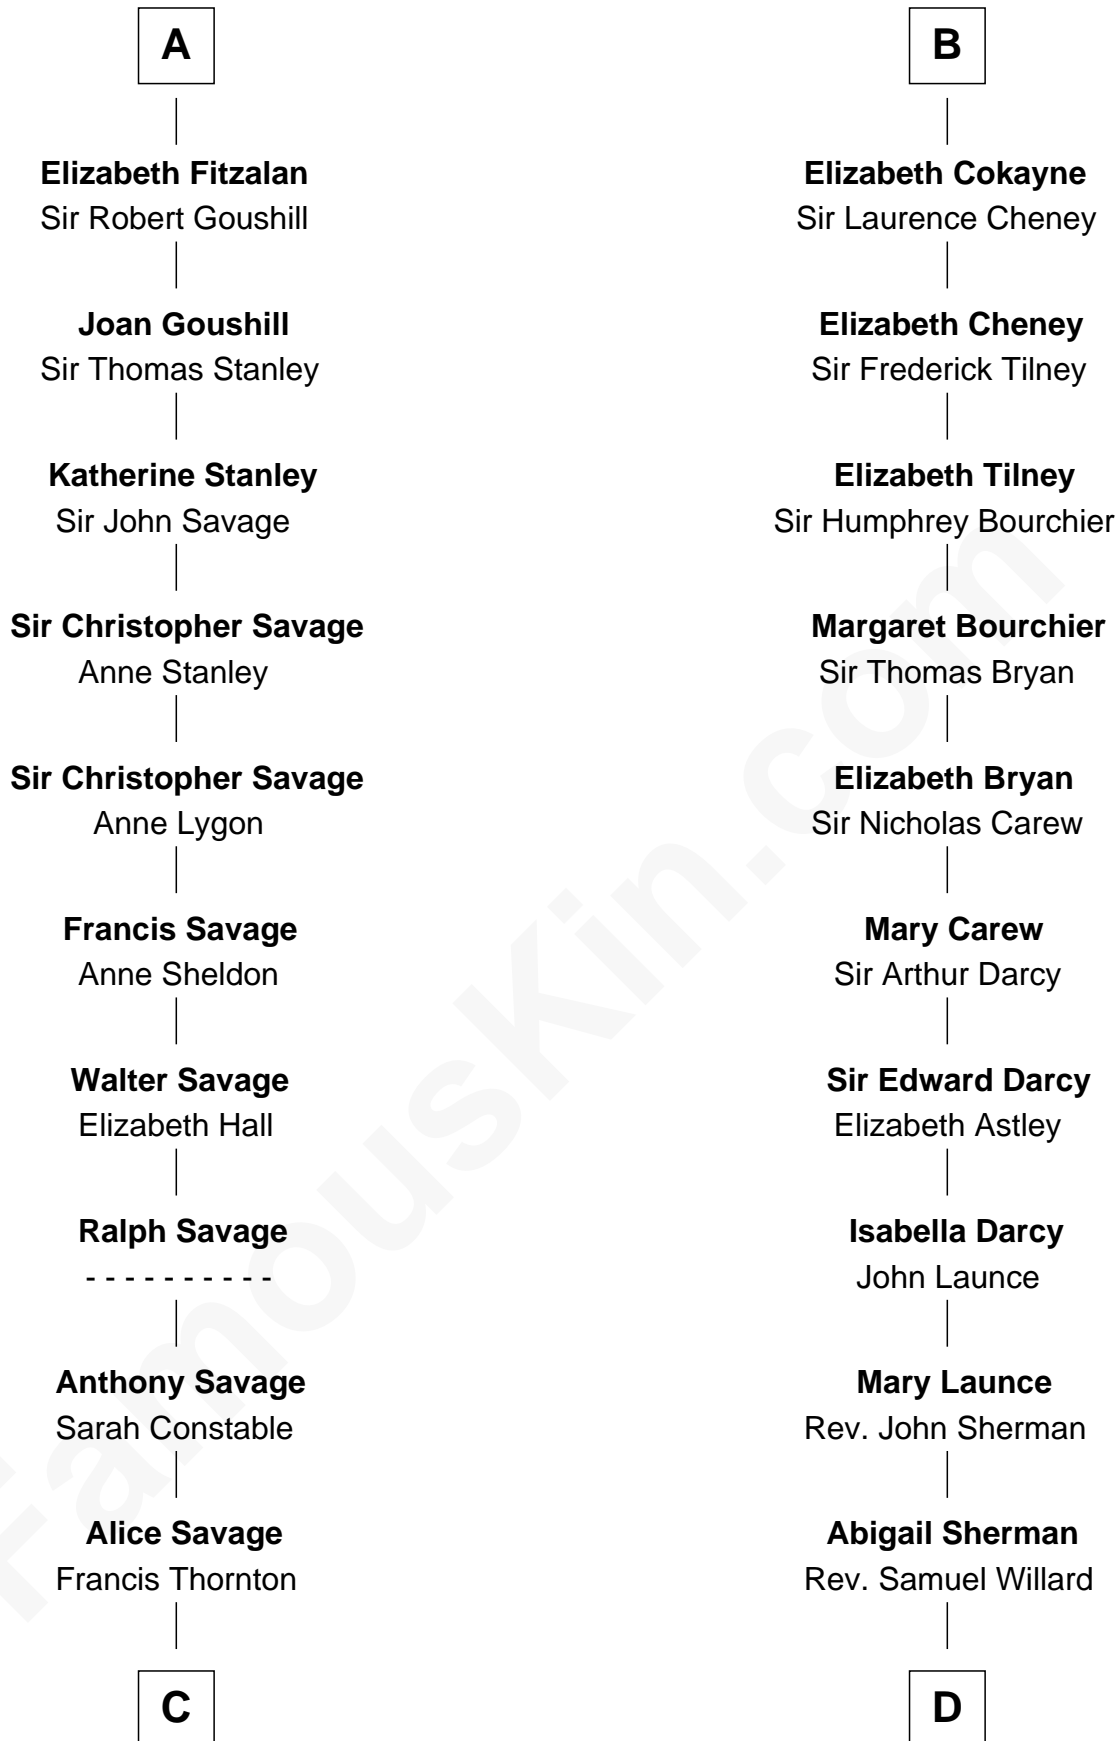

FamousKin.com
Relationship Chart of
Zachary Taylor
12th U.S. President

19th cousin 2 times removed of

Robert Treat Paine
Signer of the Declaration of Independence

C

Margaret Thornton

William Strother

Francis Strother

Susannah Dabney

William Strother

Sarah Bayly

Sarah Dabney Strother

Col. Richard Taylor

Zachary Taylor

12th U.S. President

D

Abigail Willard

Rev. Samuel Treat

Eunice Treat

Thomas Paine

Robert Treat Paine

Signer of Declaration of Independence