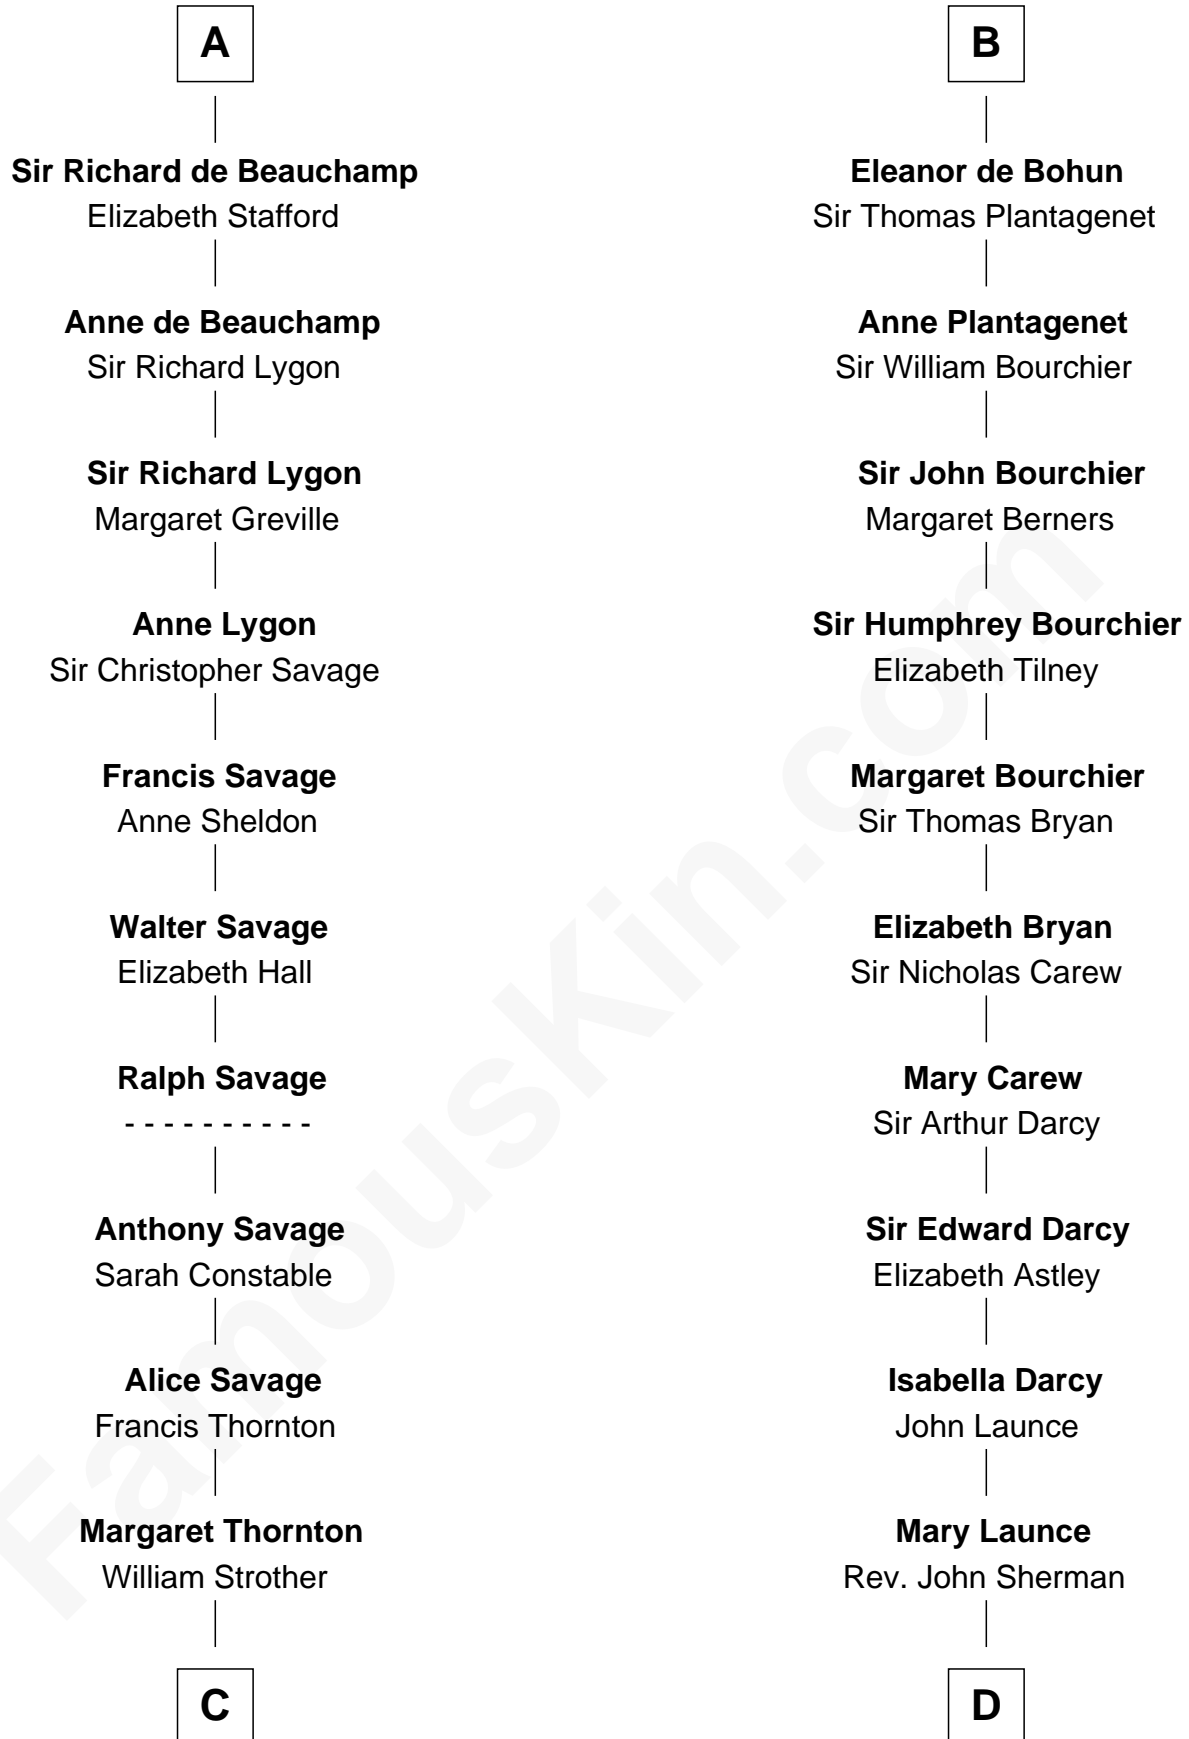

FamousKin.com

Relationship Chart of

Zachary Taylor

12th U.S. President

20th cousin of

Robert Treat Paine

Signer of the Declaration of Independence

C

Francis Strother
Susannah Dabney

William Strother
Sarah Bayly

Sarah Dabney Strother
Col. Richard Taylor

Zachary Taylor
12th U.S. President

D

Abigail Sherman
Rev. Samuel Willard

Abigail Willard
Rev. Samuel Treat

Eunice Treat
Thomas Paine

Robert Treat Paine
Signer of Declaration of Independence