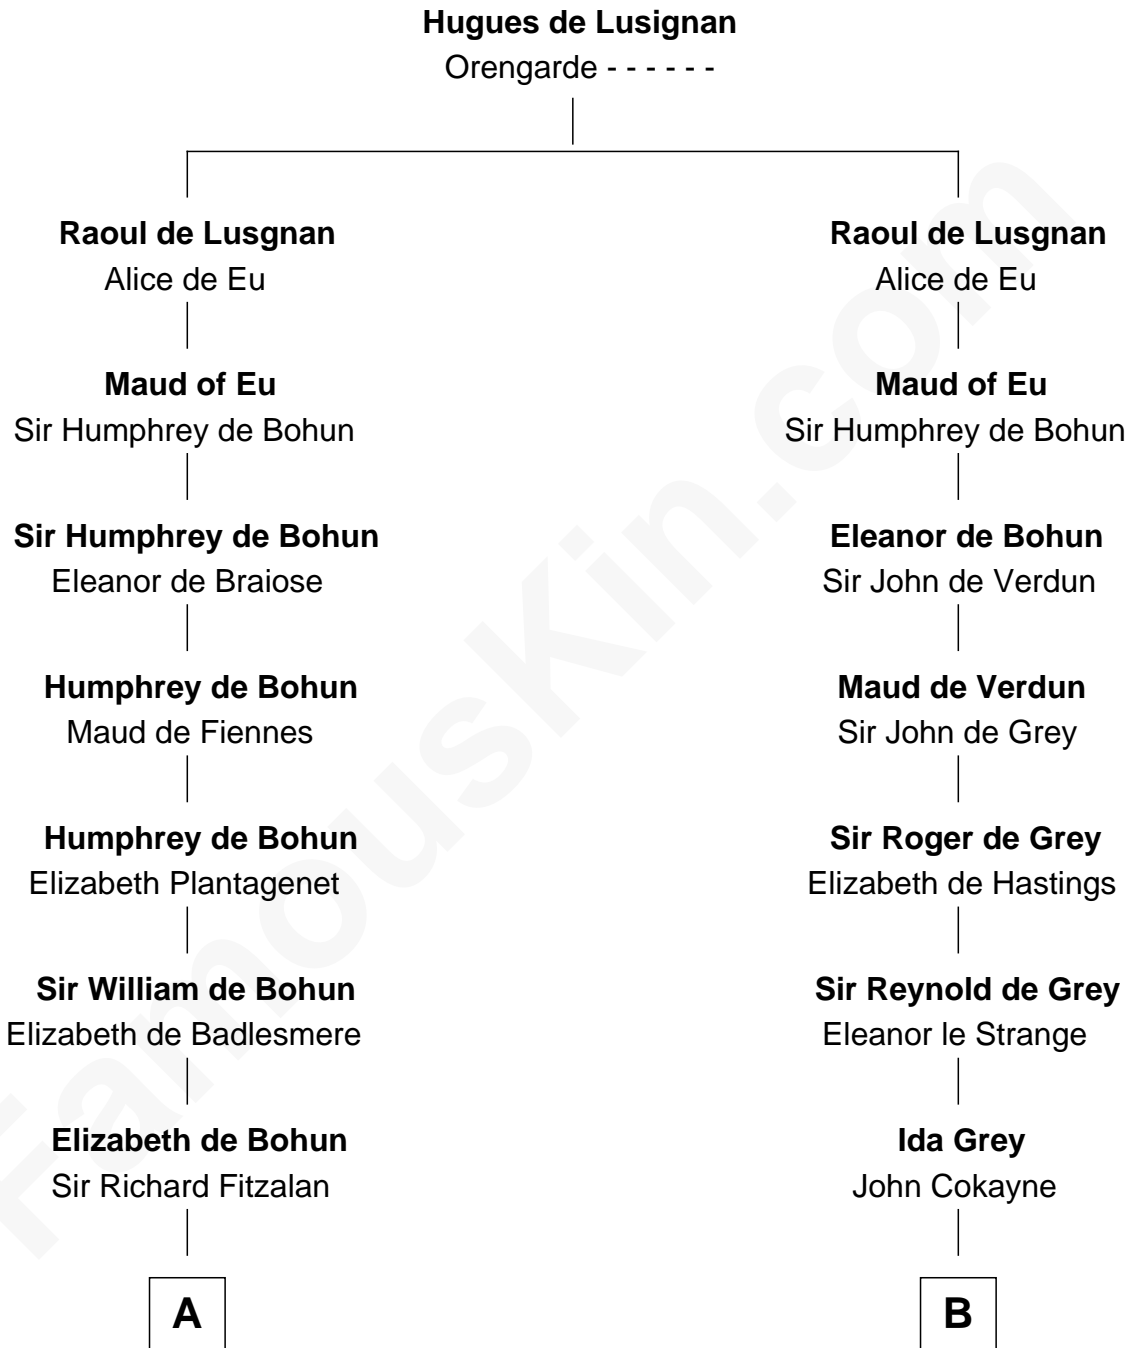

**FamousKin.com**  
**Relationship Chart of**  
**Zachary Taylor**  
*12th U.S. President*

19th cousin 2 times removed of

**Robert Treat Paine**  
*Signer of the Declaration of Independence*

**C**

**Margaret Thornton**

William Strother

**Francis Strother**

Susannah Dabney

**William Strother**

Sarah Bayly

**Sarah Dabney Strother**

Col. Richard Taylor

**Zachary Taylor**