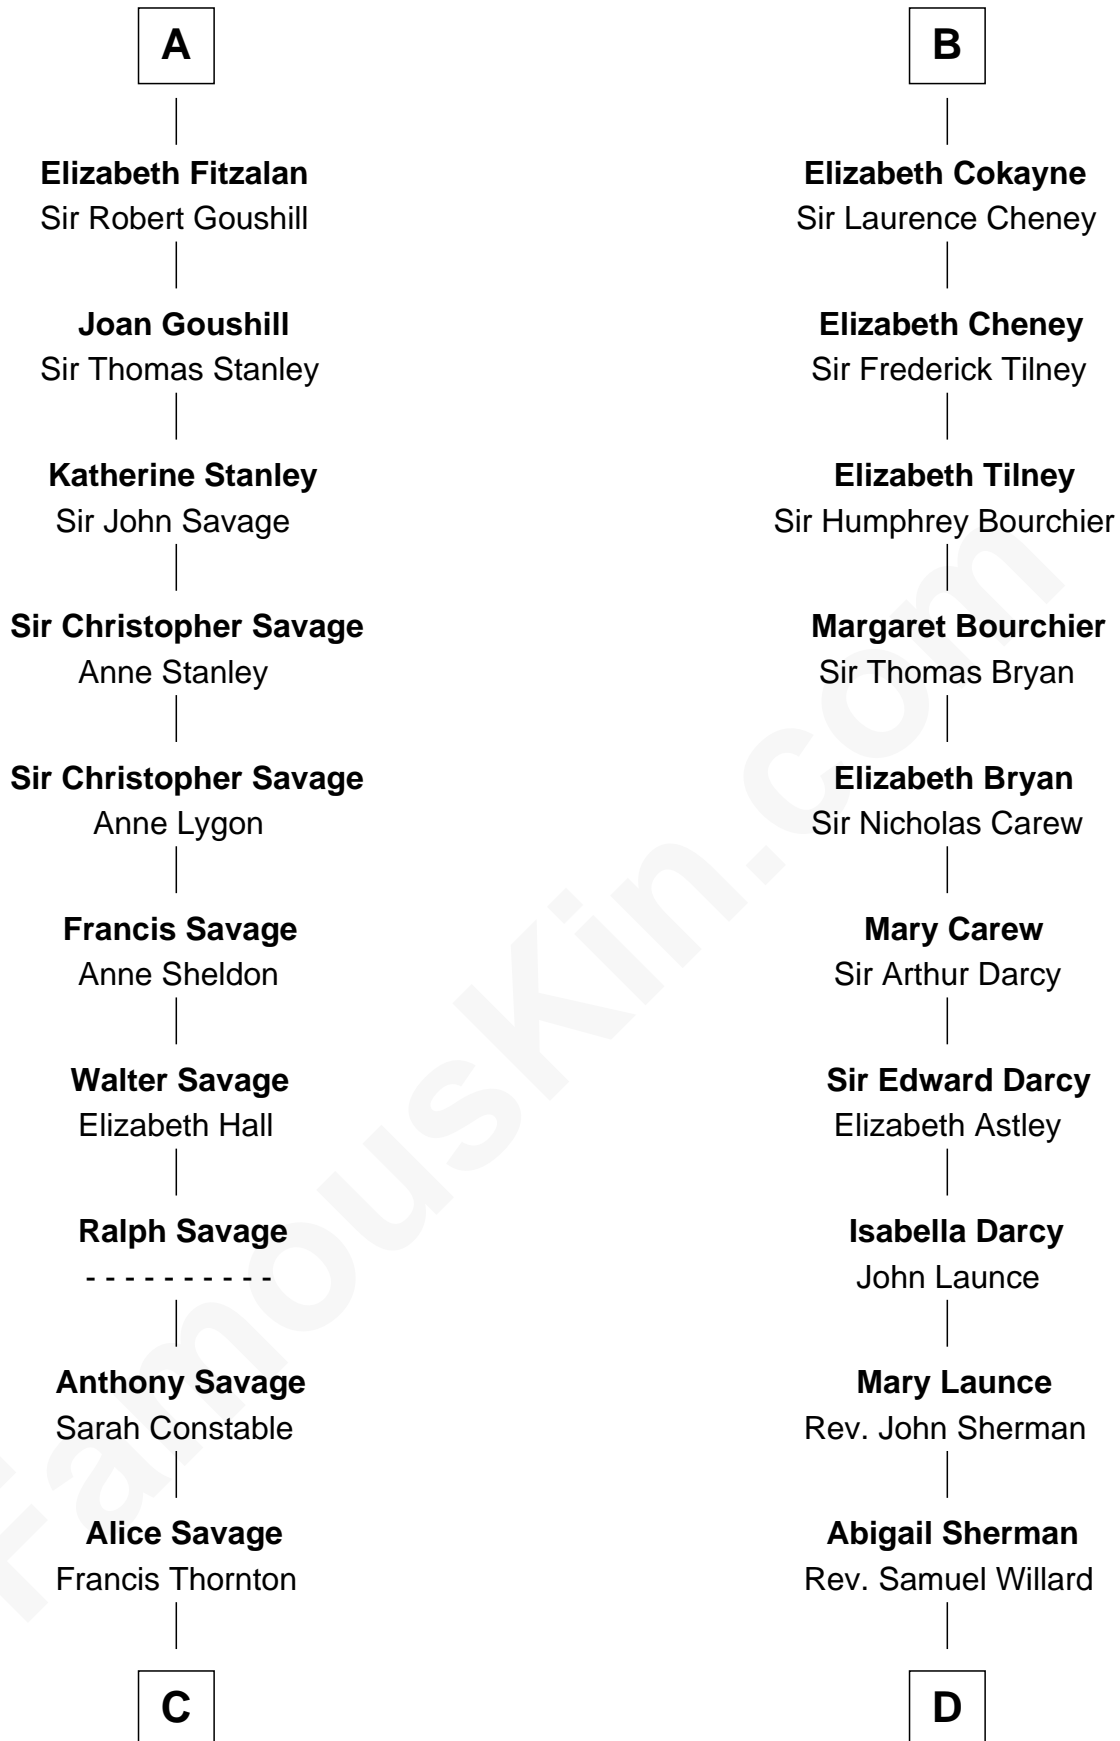

FamousKin.com
Relationship Chart of
Zachary Taylor
12th U.S. President

19th cousin 2 times removed of

Robert Treat Paine
Signer of the Declaration of Independence

C

Margaret Thornton

William Strother

Francis Strother

Susannah Dabney

William Strother

Sarah Bayly

Sarah Dabney Strother

Col. Richard Taylor

Zachary Taylor

12th U.S. President

D