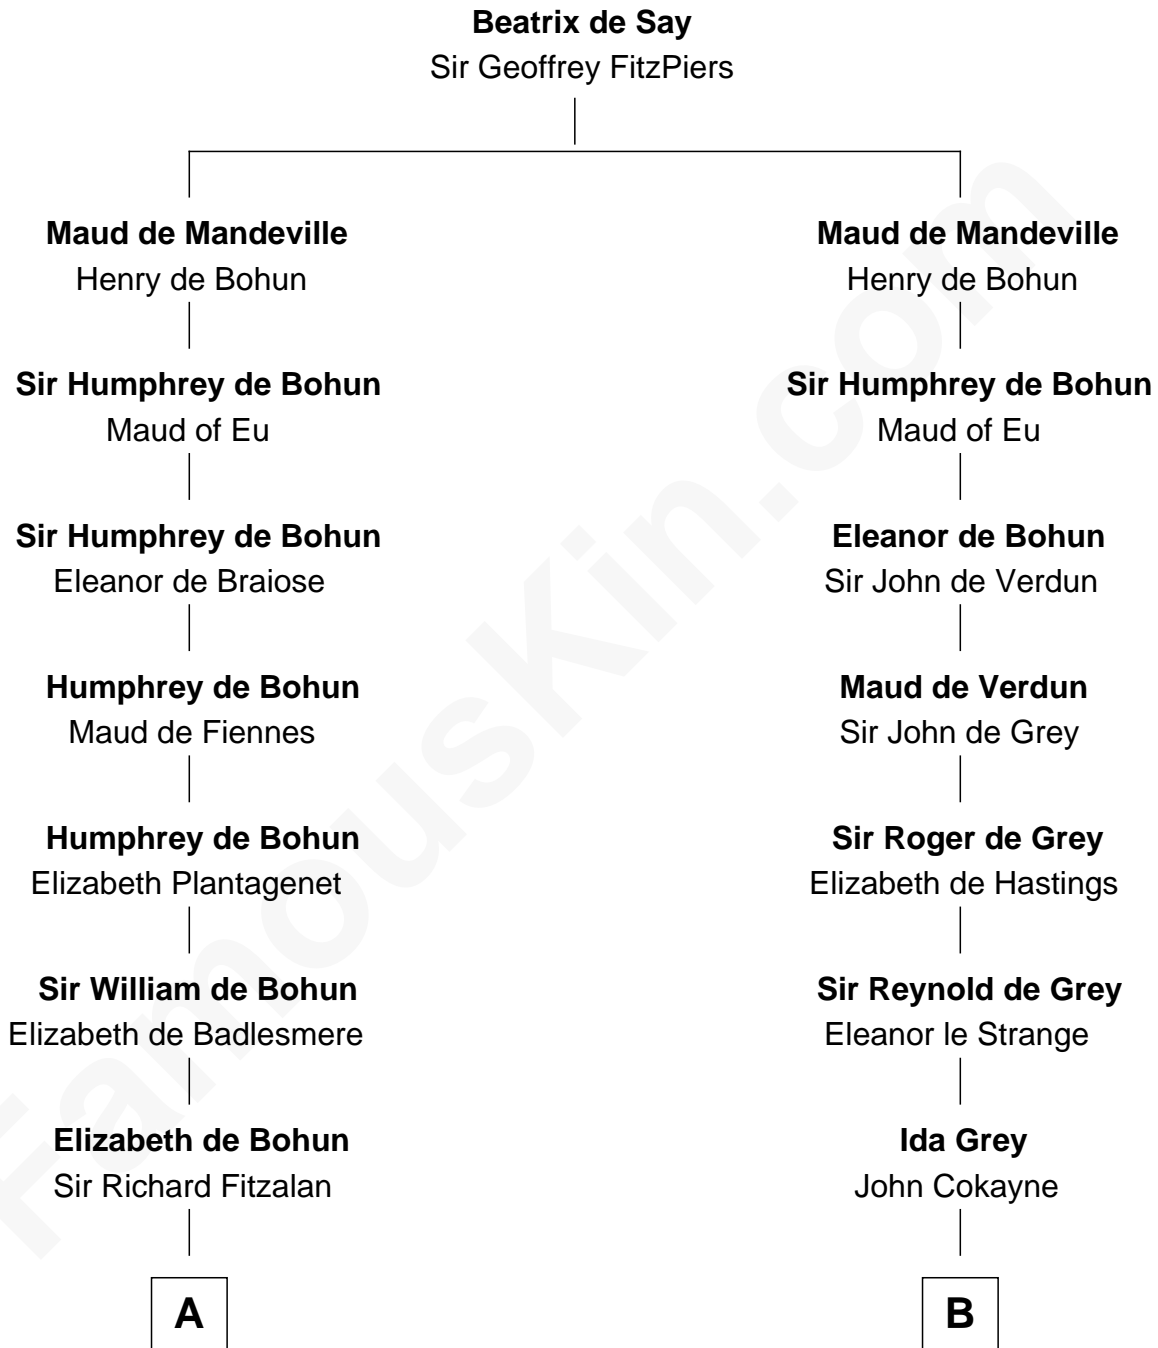

FamousKin.com
Relationship Chart of
Zachary Taylor
12th U.S. President

19th cousin 2 times removed of

Robert Treat Paine
Signer of the Declaration of Independence

C

Margaret Thornton

William Strother

Francis Strother

Susannah Dabney

William Strother

Sarah Bayly

Sarah Dabney Strother

Col. Richard Taylor

Zachary Taylor

12th U.S. President

D