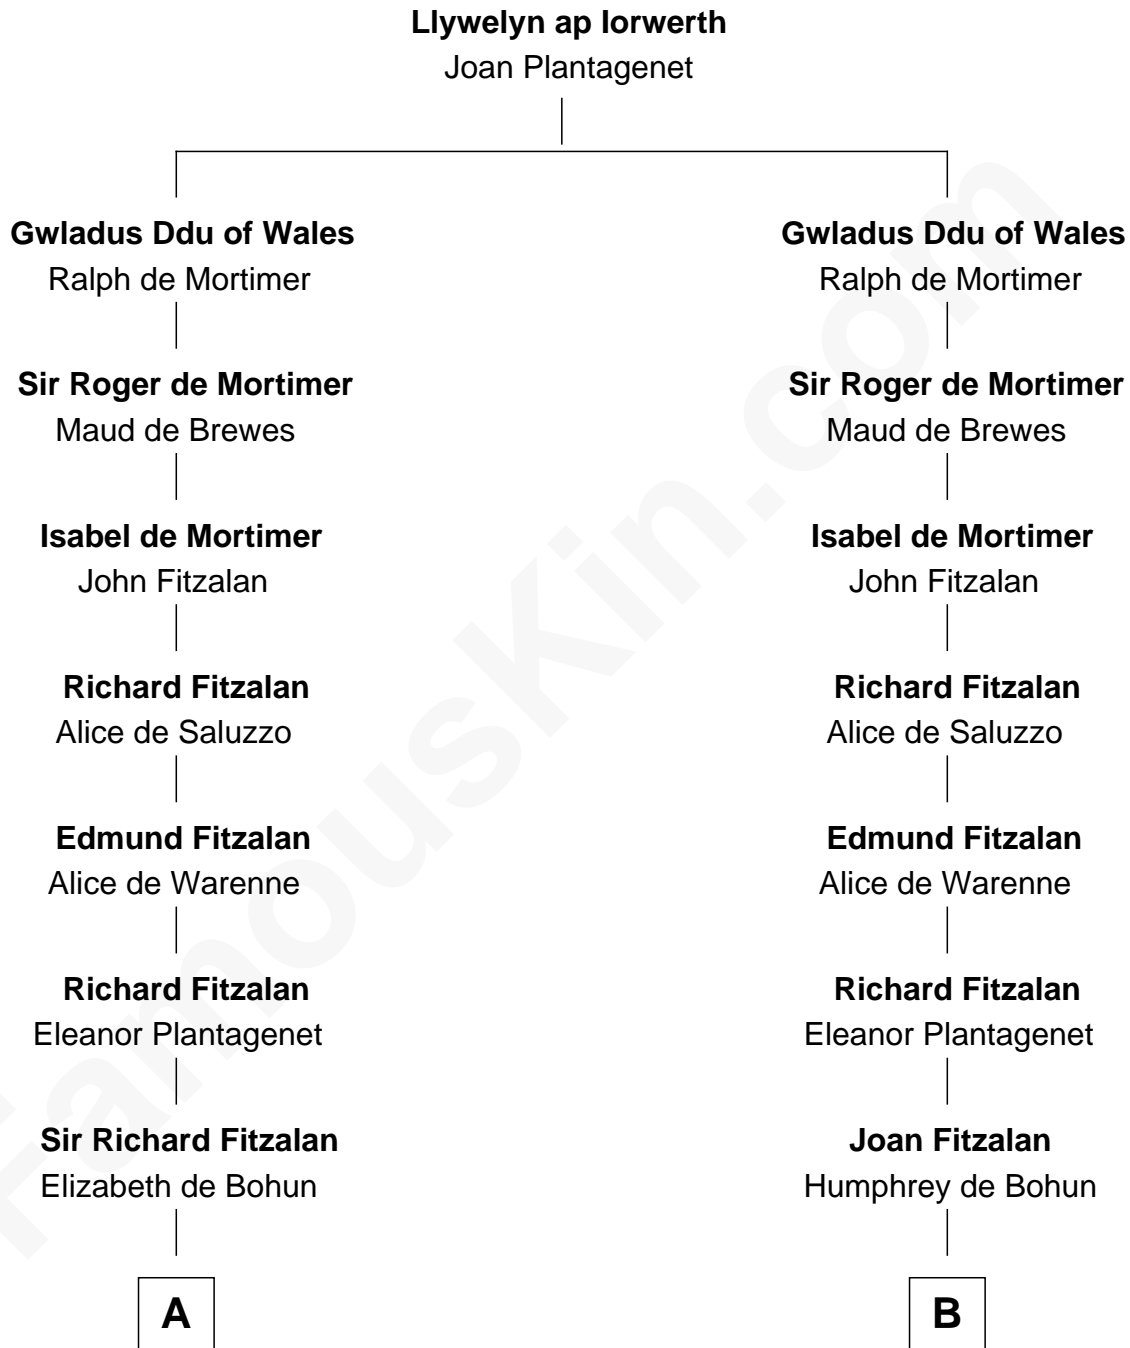

**FamousKin.com**  
**Relationship Chart of**  
**Zachary Taylor**  
*12th U.S. President*

**20th cousin 1 time removed of**  
**Robert Treat Paine**  
*Signer of the Declaration of Independence*

**C**

**Margaret Thornton**

William Strother

**Francis Strother**

Susannah Dabney

**William Strother**

Sarah Bayly

**Sarah Dabney Strother**

Col. Richard Taylor

**Zachary Taylor**