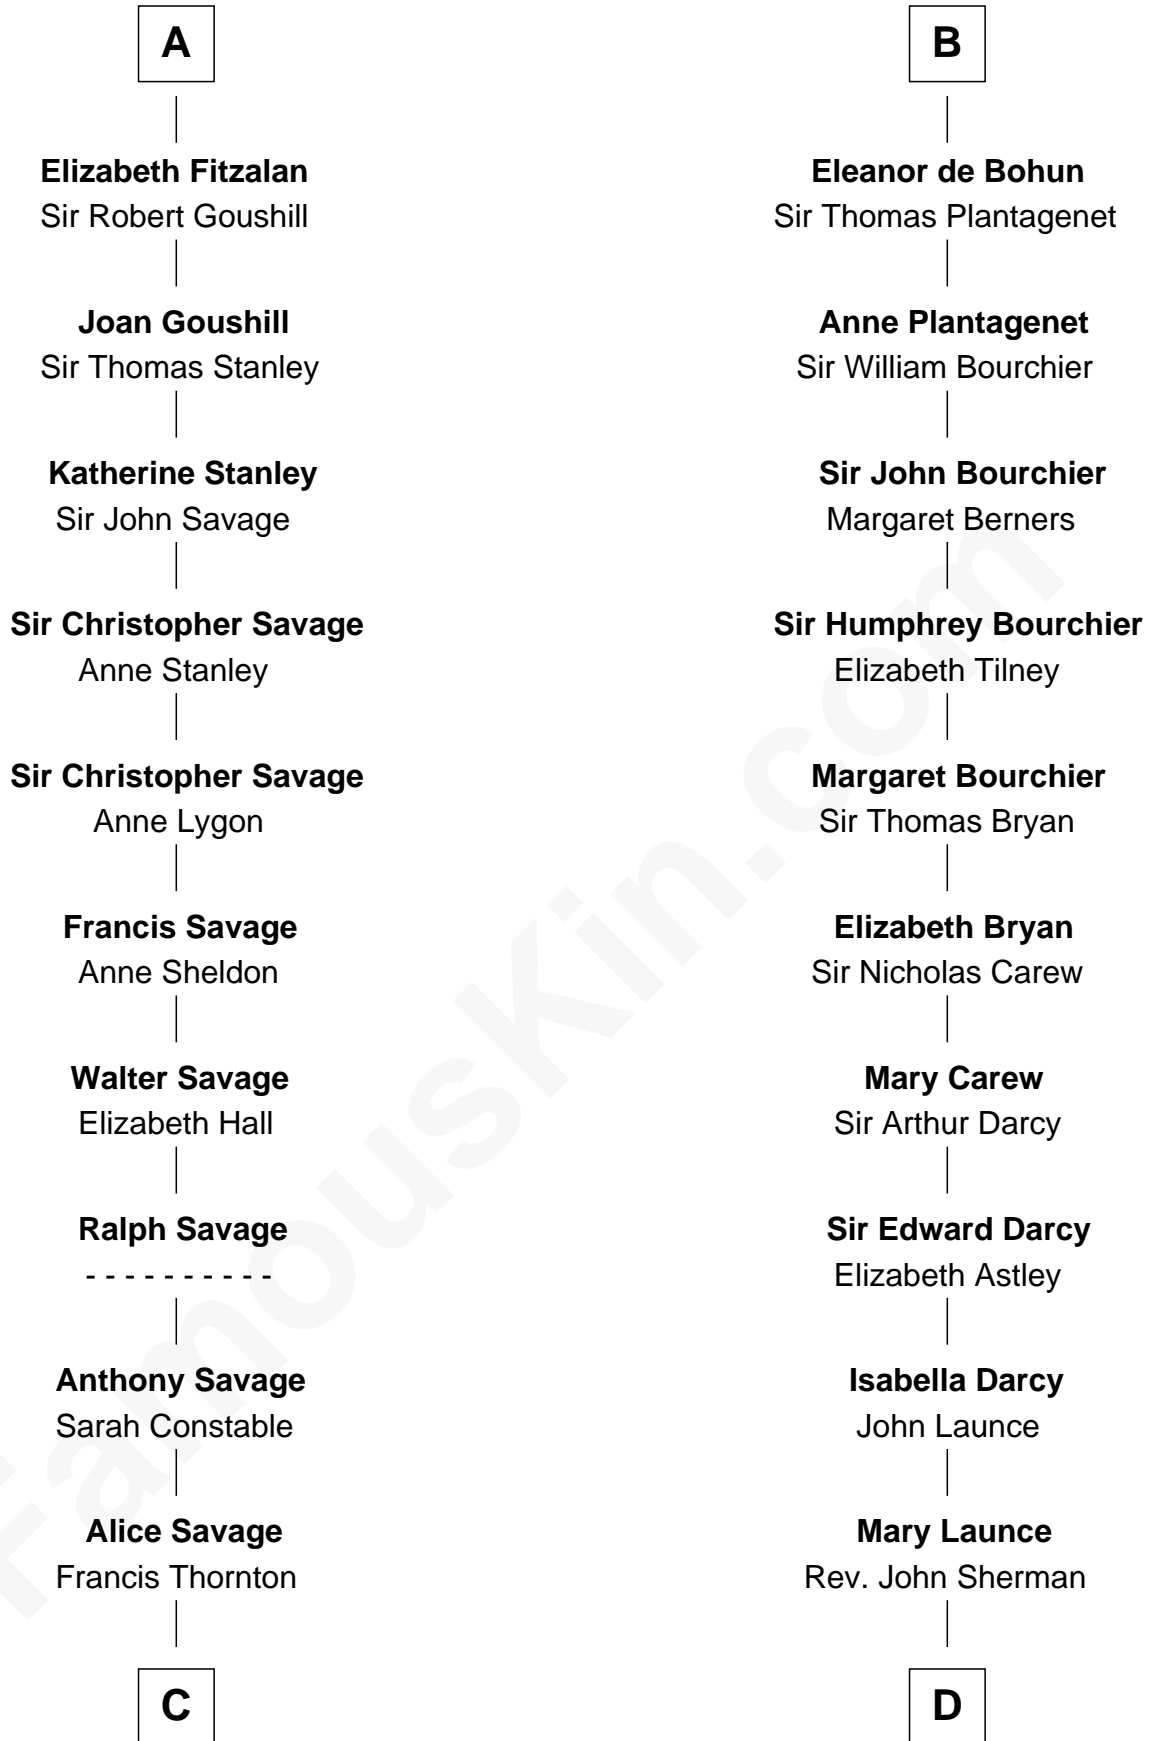

**FamousKin.com**  
**Relationship Chart of**  
**Zachary Taylor**  
*12th U.S. President*

**20th cousin 1 time removed of**  
**Robert Treat Paine**  
*Signer of the Declaration of Independence*

**C**

**Margaret Thornton**

William Strother

**Francis Strother**

Susannah Dabney

**William Strother**

Sarah Bayly

**Sarah Dabney Strother**

Col. Richard Taylor

**Zachary Taylor**

*12th U.S. President*

**D**

**Abigail Sherman**

Rev. Samuel Willard

**Abigail Willard**

Rev. Samuel Treat

**Eunice Treat**

Thomas Paine