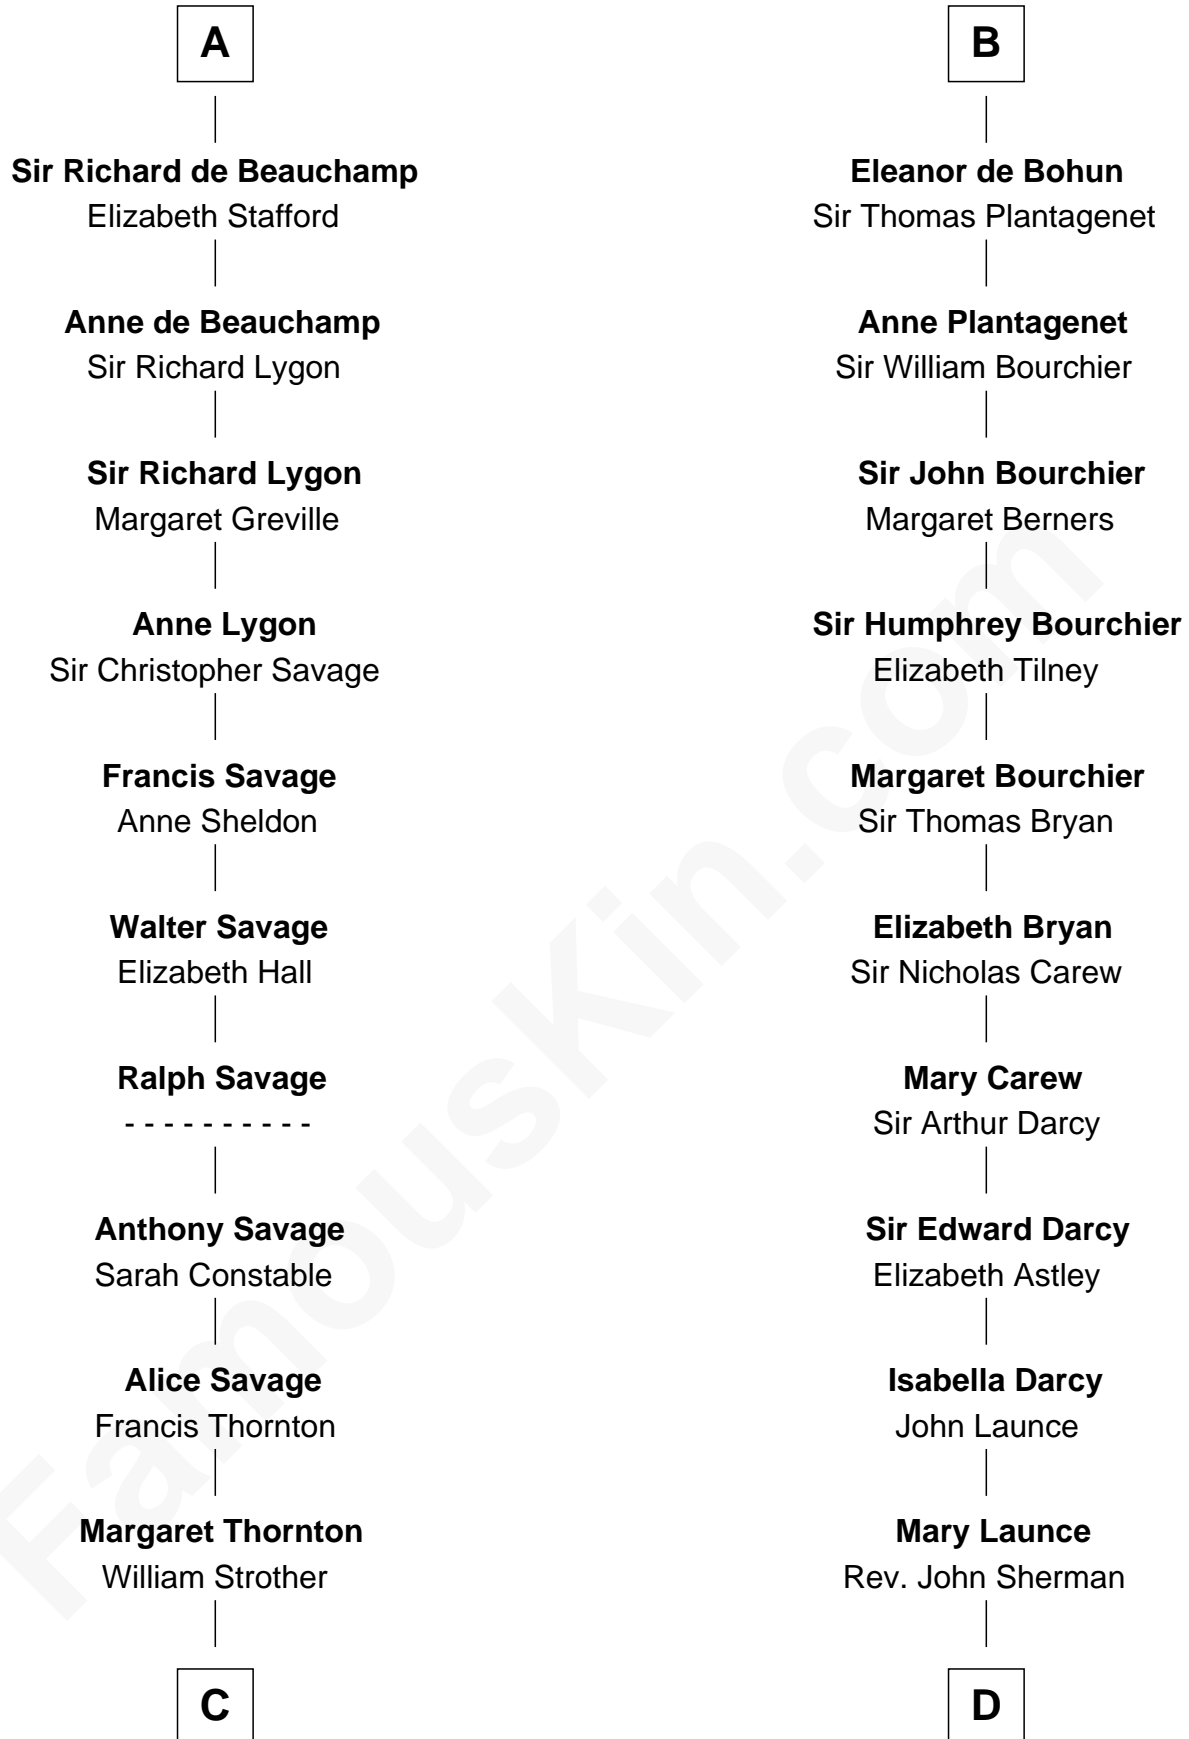

FamousKin.com Relationship Chart of

Zachary Taylor
12th U.S. President

20th cousin of

Robert Treat Paine

Signer of the Declaration of Independence

Waleran de Newburgh

Alice de Harcourt

C

Francis Strother
Susannah Dabney

William Strother
Sarah Bayly

Sarah Dabney Strother
Col. Richard Taylor

Zachary Taylor
12th U.S. President

D

Abigail Sherman
Rev. Samuel Willard

Abigail Willard
Rev. Samuel Treat

Eunice Treat
Thomas Paine

Robert Treat Paine
Signer of Declaration of Independence