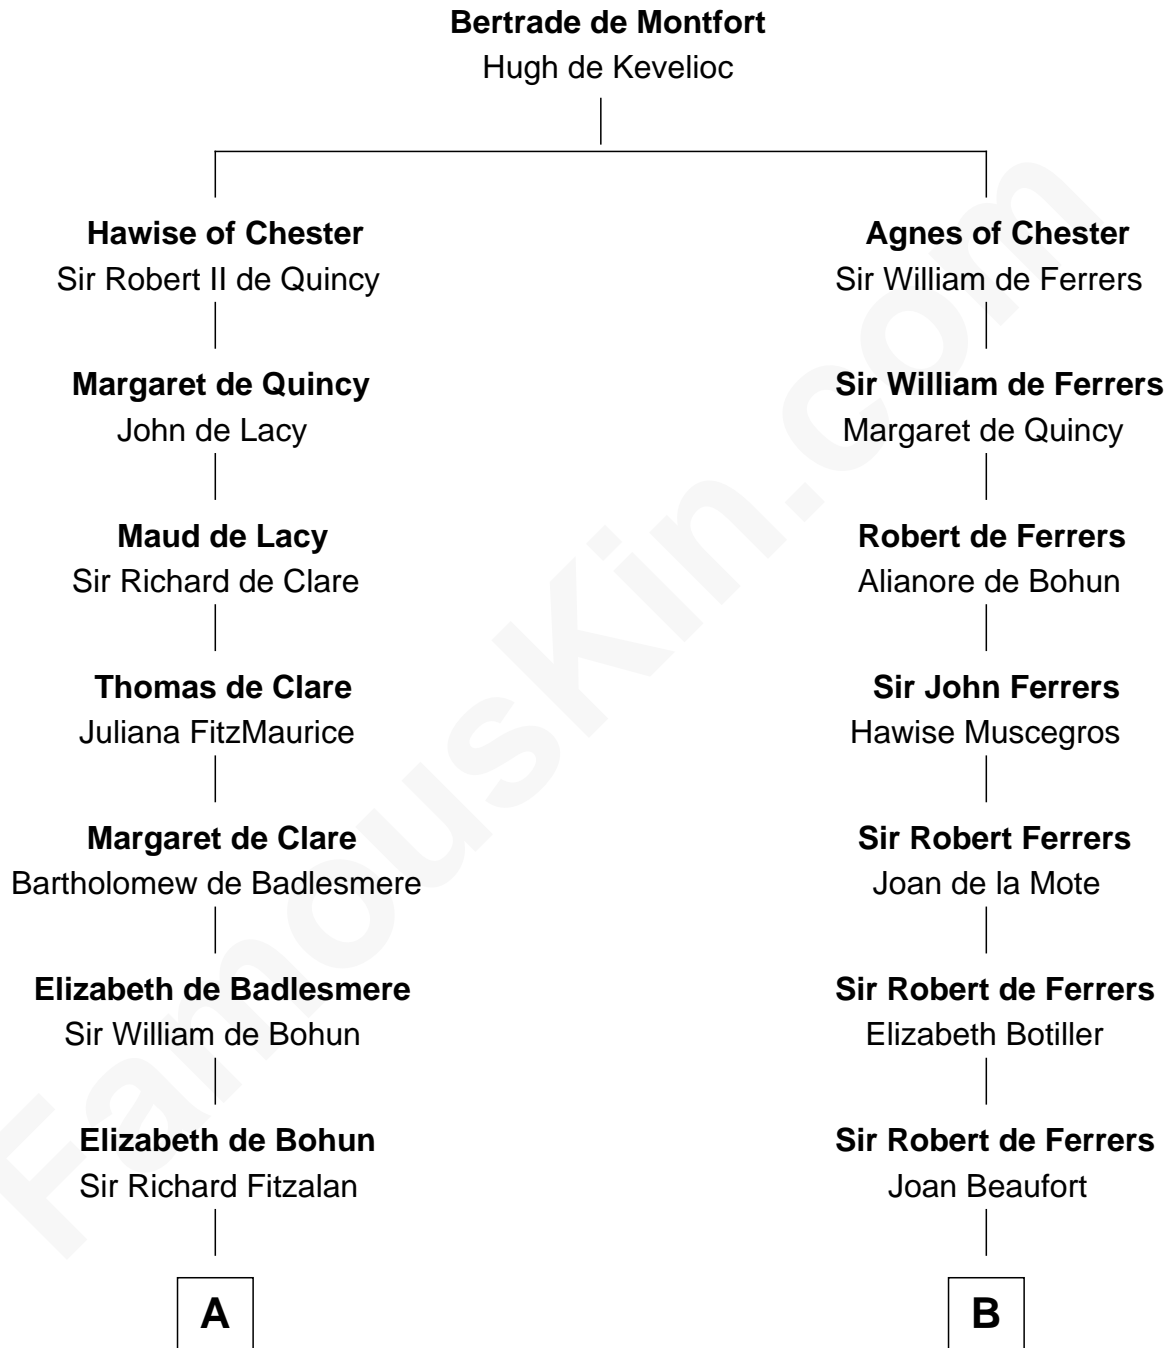

FamousKin.com
Relationship Chart of
Zachary Taylor
12th U.S. President

19th cousin 2 times removed of

Robert Treat Paine
Signer of the Declaration of Independence

C

Margaret Thornton

William Strother

Francis Strother

Susannah Dabney

William Strother

Sarah Bayly

Sarah Dabney Strother

Col. Richard Taylor

Zachary Taylor

12th U.S. President

D