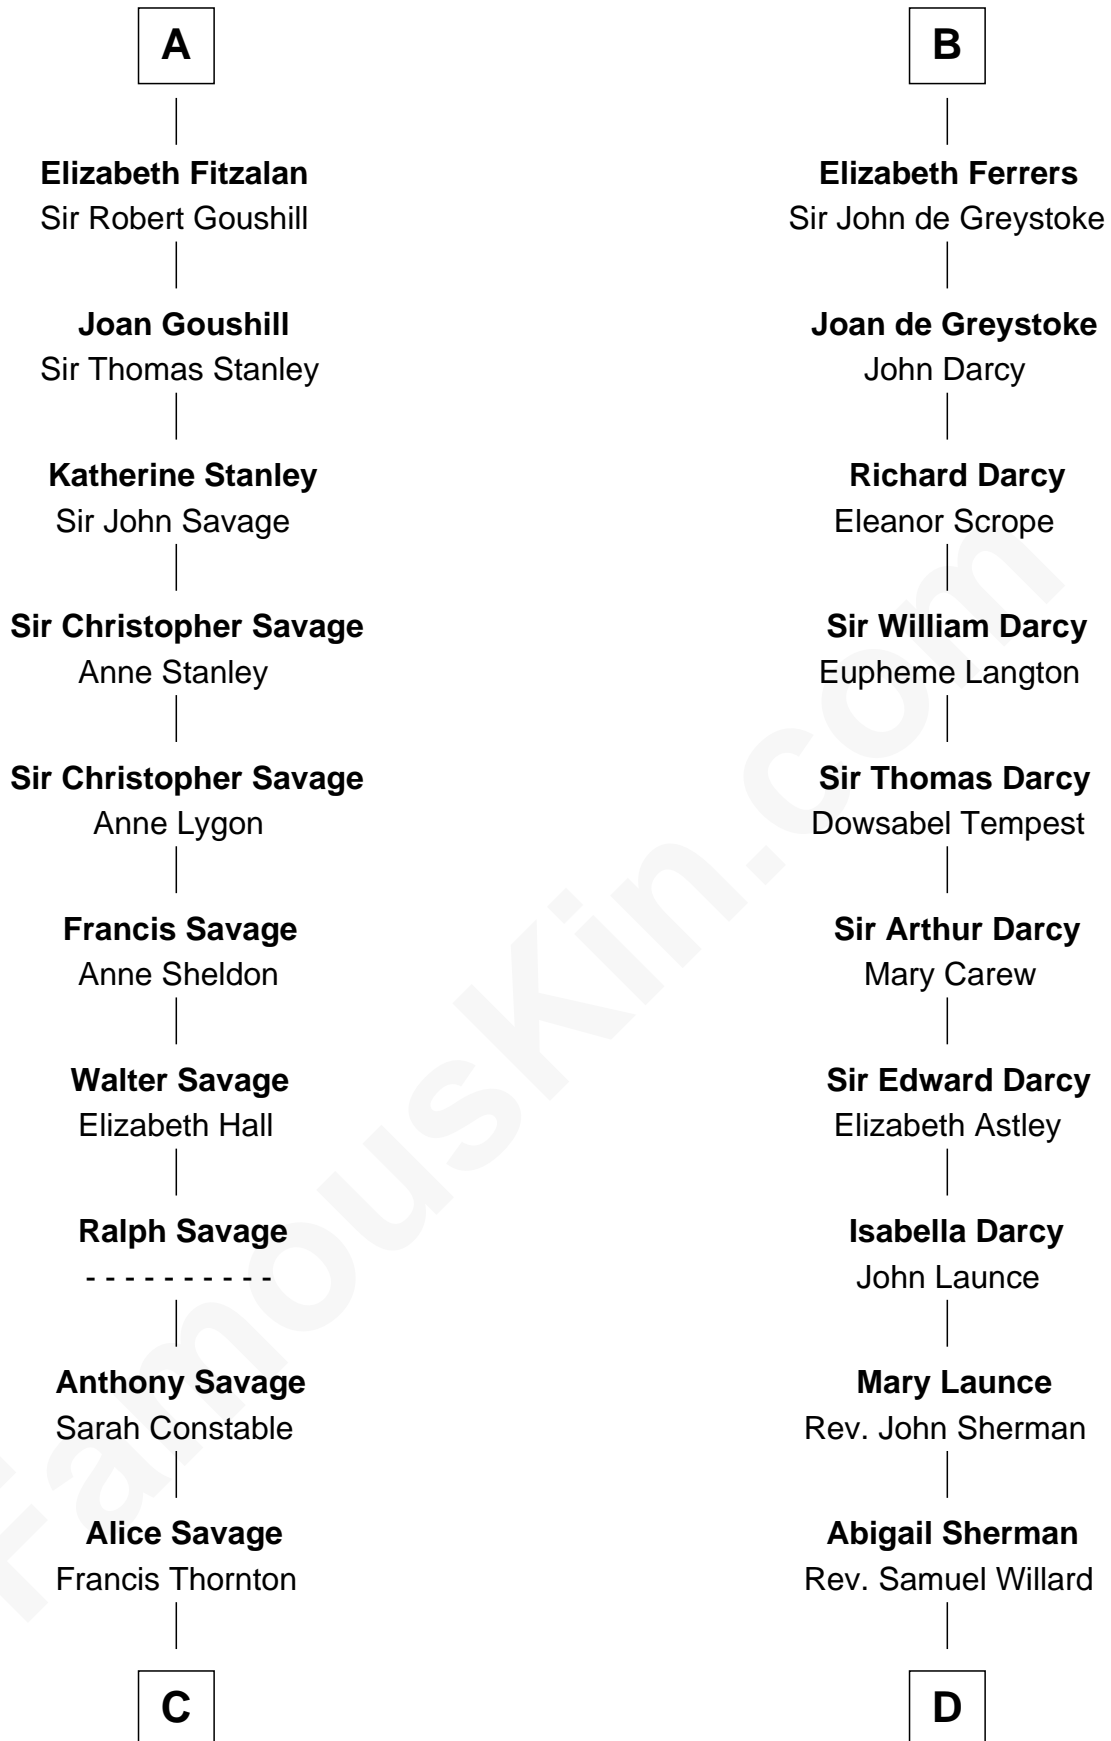

FamousKin.com
Relationship Chart of
Zachary Taylor
12th U.S. President

19th cousin 2 times removed of

Robert Treat Paine
Signer of the Declaration of Independence

C

Margaret Thornton

William Strother

Francis Strother

Susannah Dabney

William Strother

Sarah Bayly

Sarah Dabney Strother

Col. Richard Taylor

Zachary Taylor

12th U.S. President

D