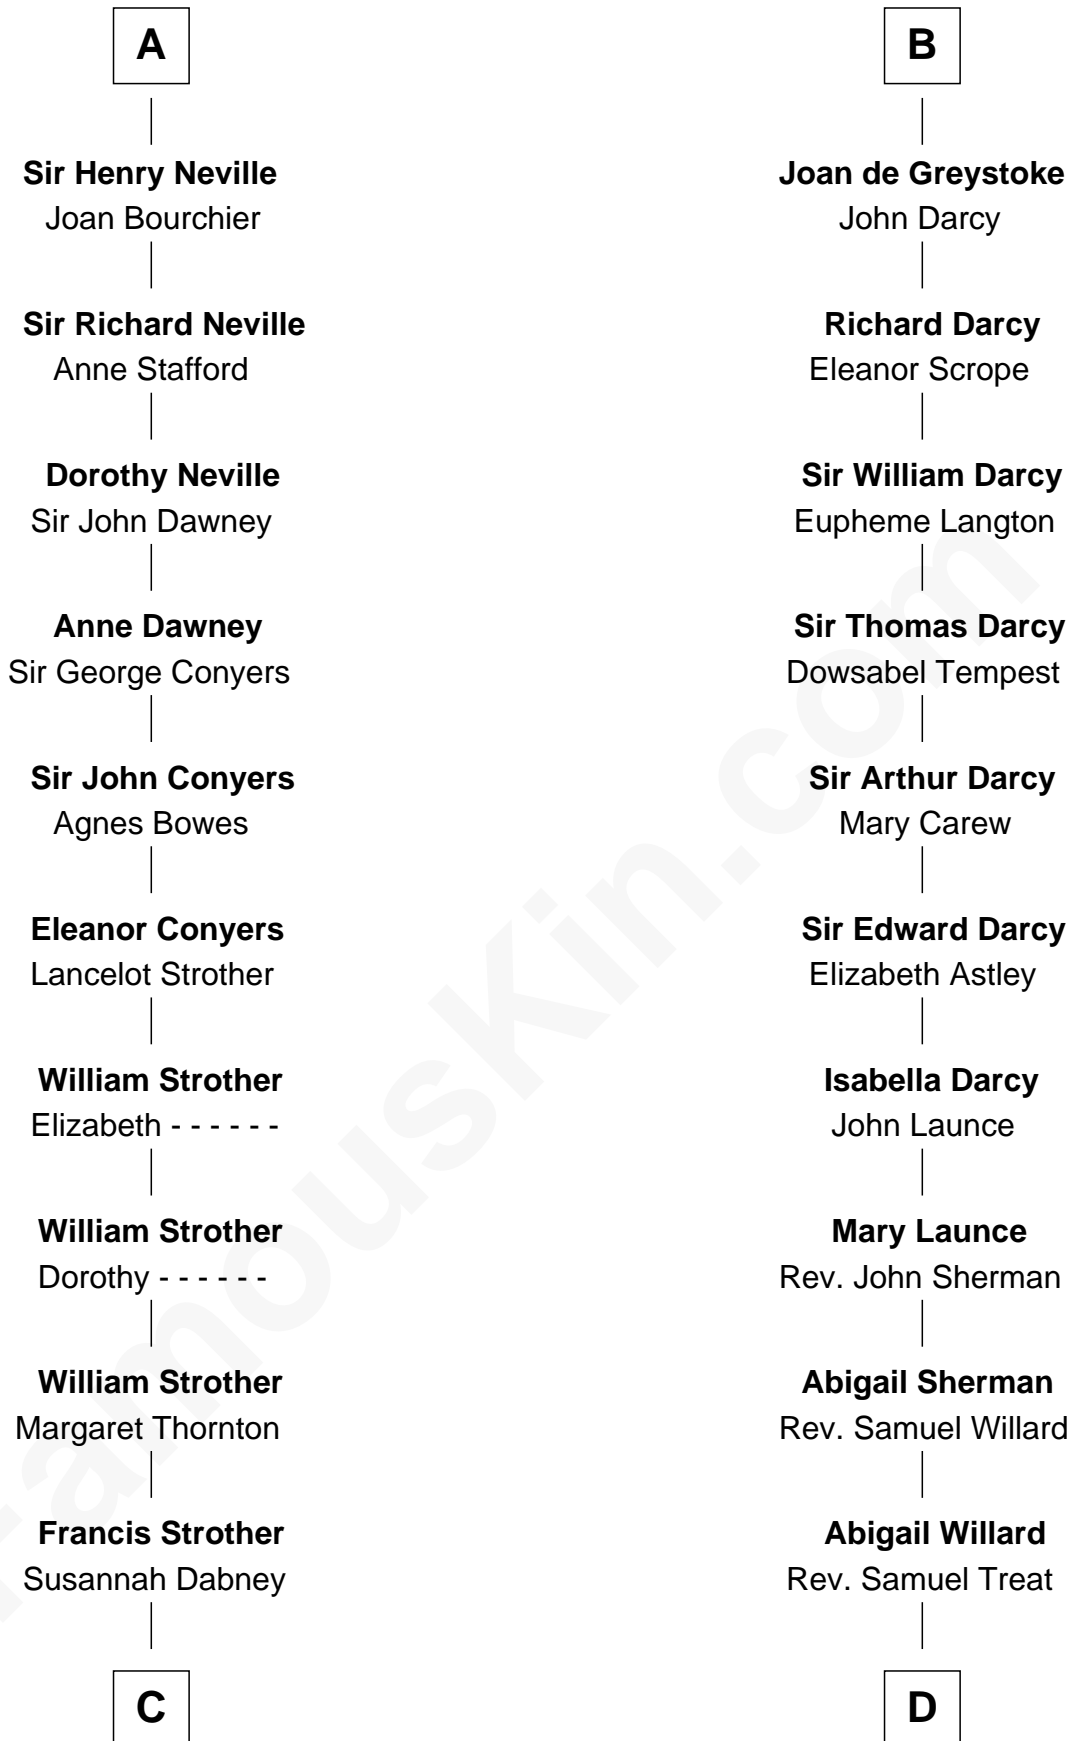

FamousKin.com
Relationship Chart of
Zachary Taylor
12th U.S. President

18th cousin 1 time removed of

Robert Treat Paine
Signer of the Declaration of Independence

C

William Strother

Sarah Bayly

Sarah Dabney Strother

Col. Richard Taylor

Zachary Taylor

12th U.S. President

D

Eunice Treat

Thomas Paine

Robert Treat Paine

Signer of Declaration of Independence