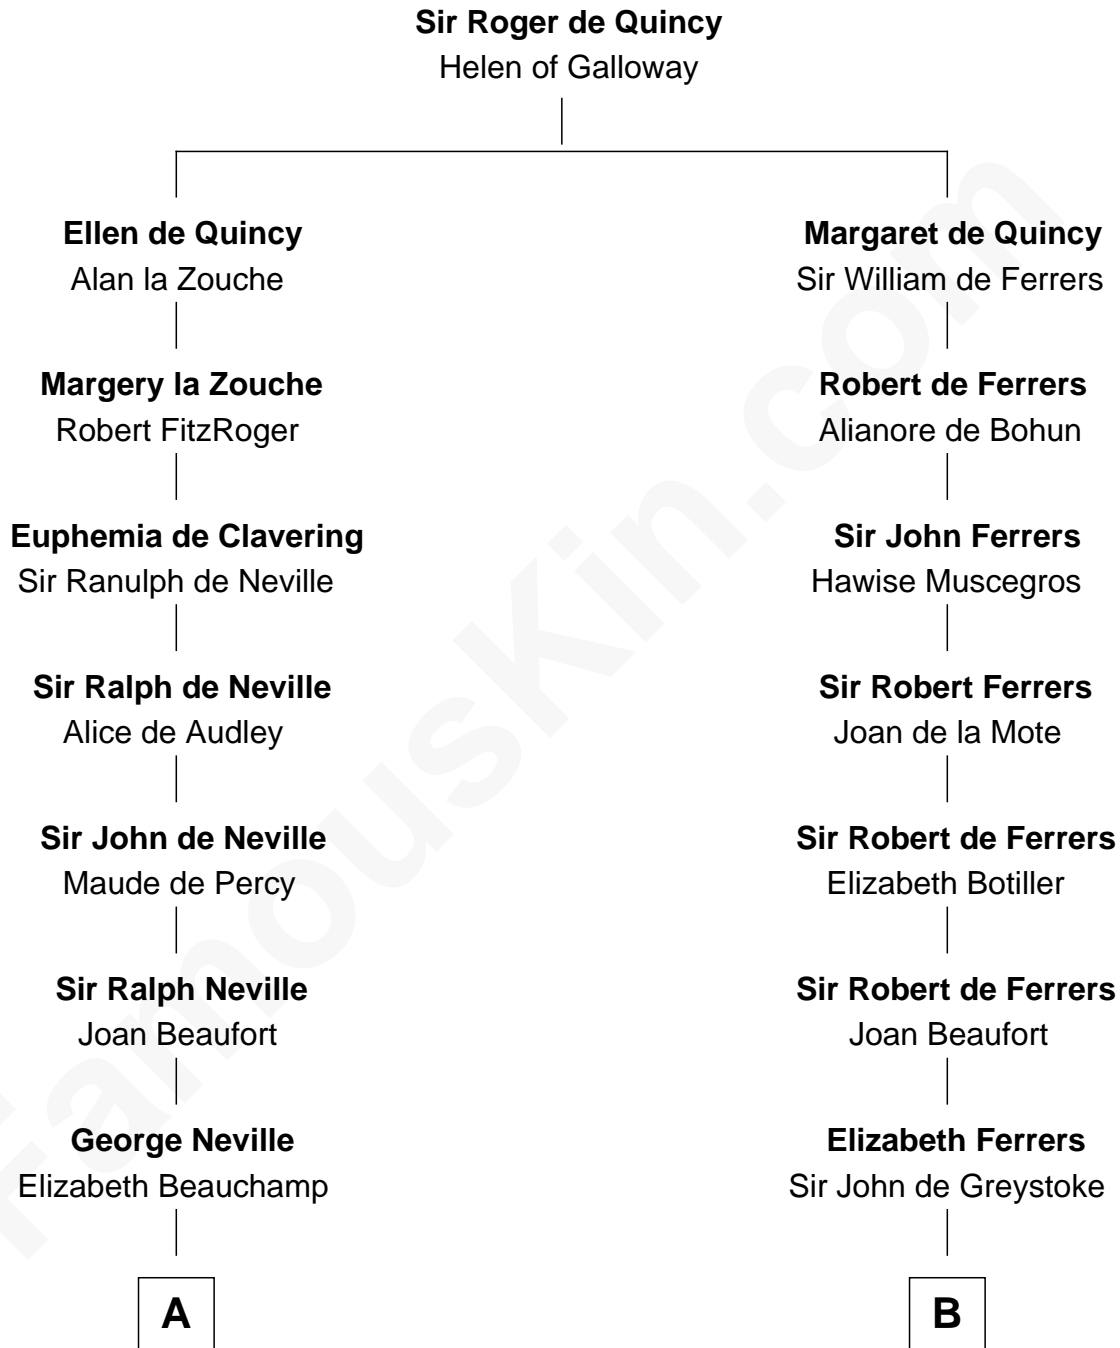

FamousKin.com
Relationship Chart of
Zachary Taylor
12th U.S. President

18th cousin 1 time removed of

Robert Treat Paine
Signer of the Declaration of Independence

C

William Strother

Sarah Bayly

Sarah Dabney Strother

Col. Richard Taylor

Zachary Taylor

12th U.S. President

D

Eunice Treat

Thomas Paine

Robert Treat Paine

Signer of Declaration of Independence