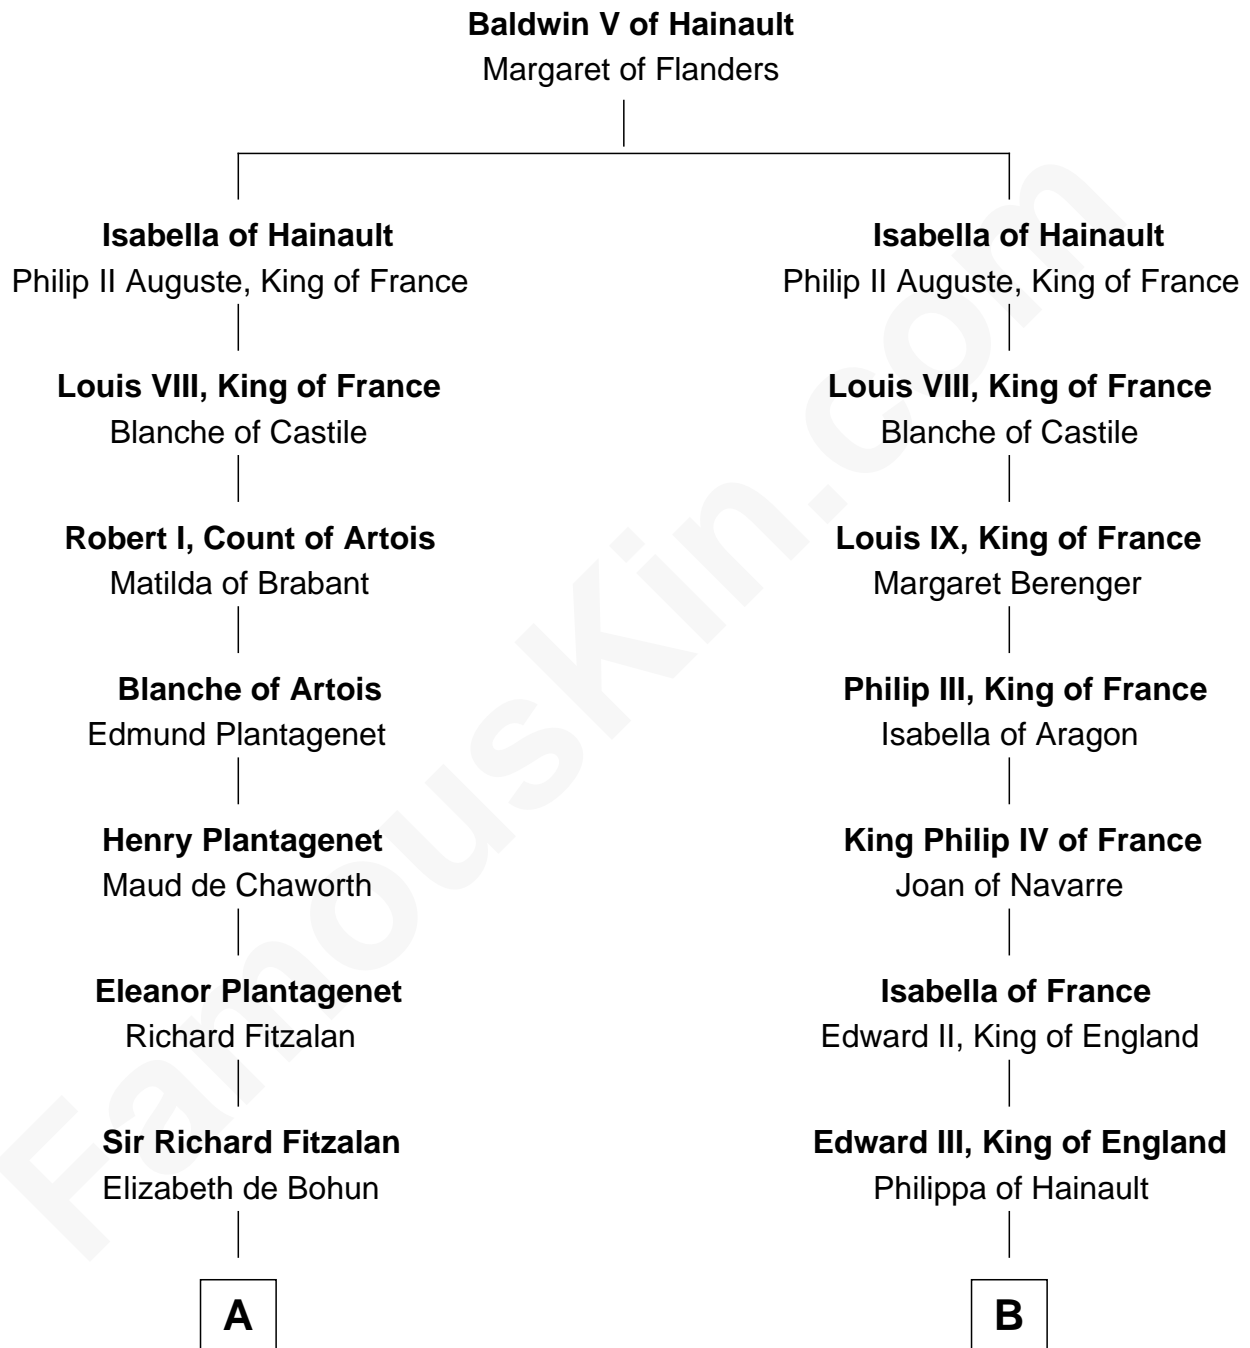

FamousKin.com
Relationship Chart of
Zachary Taylor
12th U.S. President

20th cousin 1 time removed of

Robert Treat Paine
Signer of the Declaration of Independence

C

Margaret Thornton

William Strother

Francis Strother

Susannah Dabney

William Strother

Sarah Bayly

Sarah Dabney Strother

Col. Richard Taylor

Zachary Taylor

12th U.S. President

D