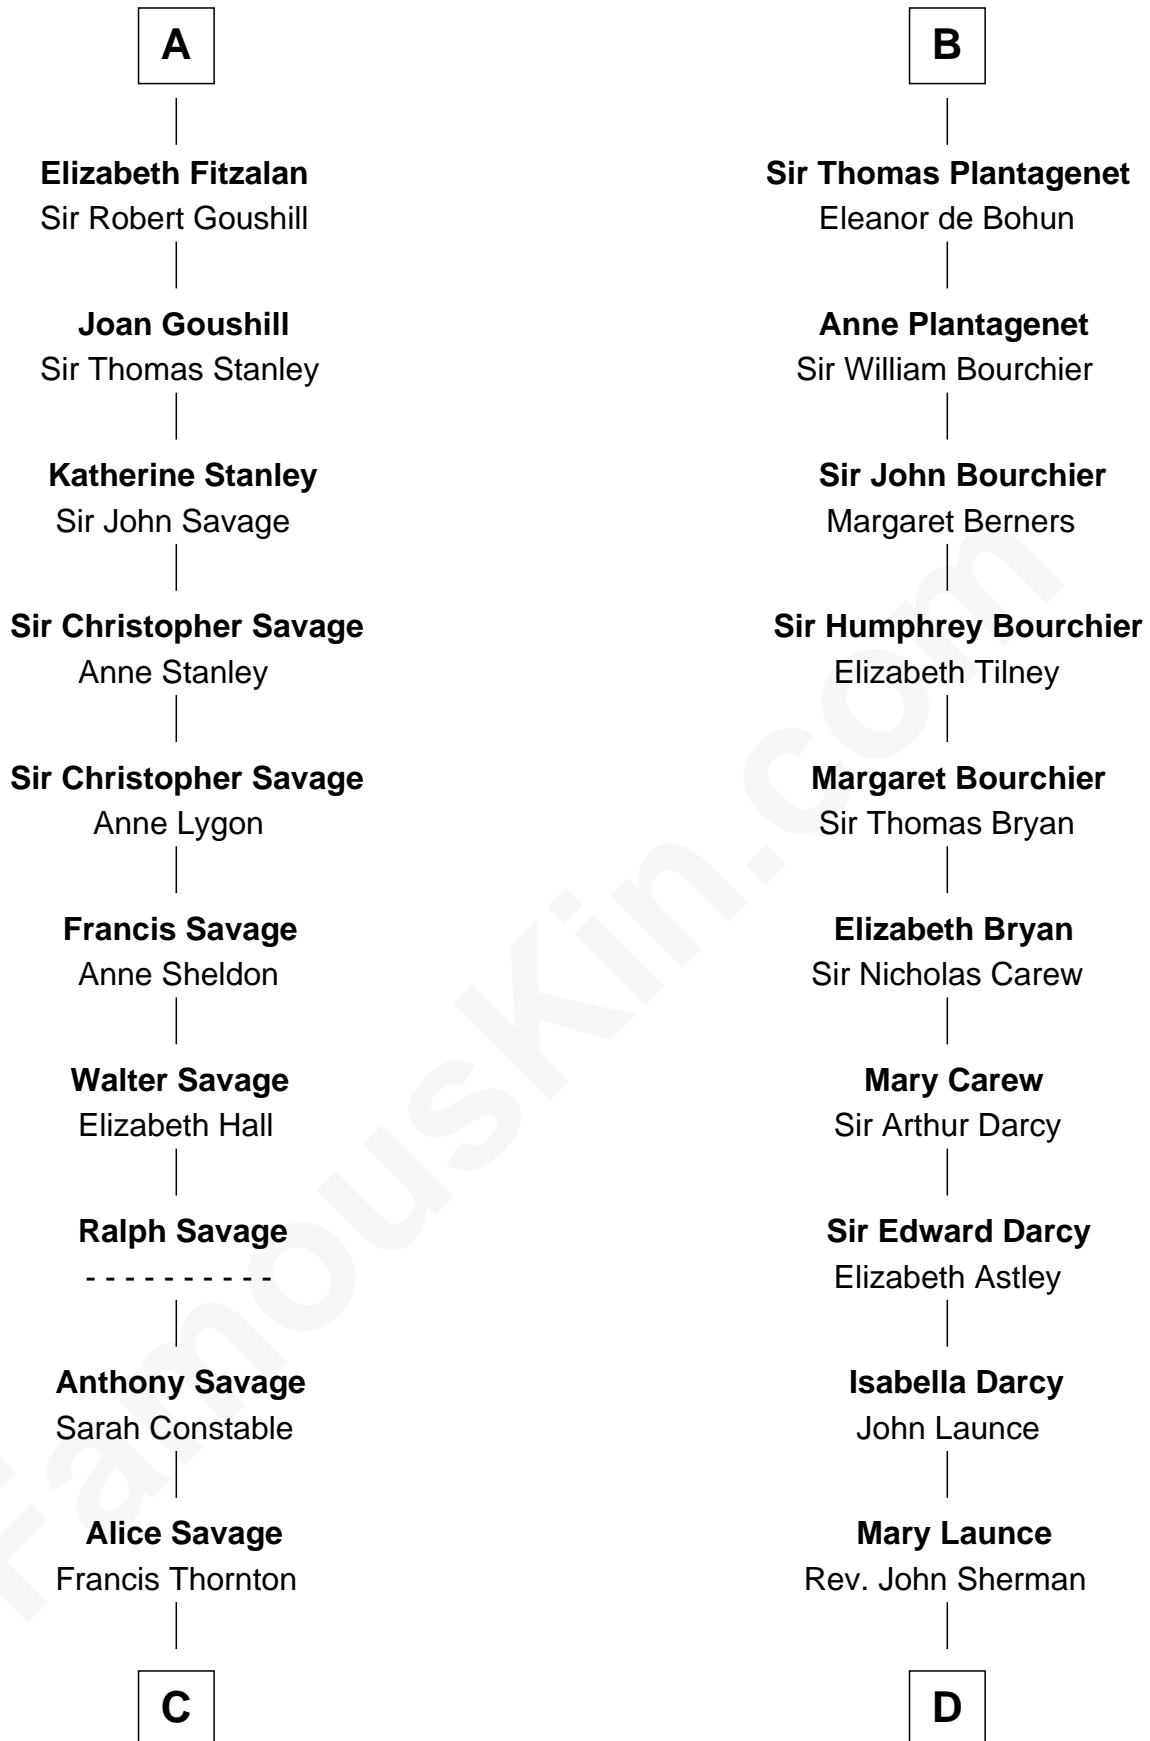

FamousKin.com
Relationship Chart of
Zachary Taylor
12th U.S. President

20th cousin 1 time removed of

Robert Treat Paine
Signer of the Declaration of Independence

C

Margaret Thornton

William Strother

Francis Strother

Susannah Dabney

William Strother

Sarah Bayly

Sarah Dabney Strother

Col. Richard Taylor

Zachary Taylor

12th U.S. President

D

Abigail Sherman

Rev. Samuel Willard

Abigail Willard

Rev. Samuel Treat

Eunice Treat

Thomas Paine

Robert Treat Paine

Signer of Declaration of Independence