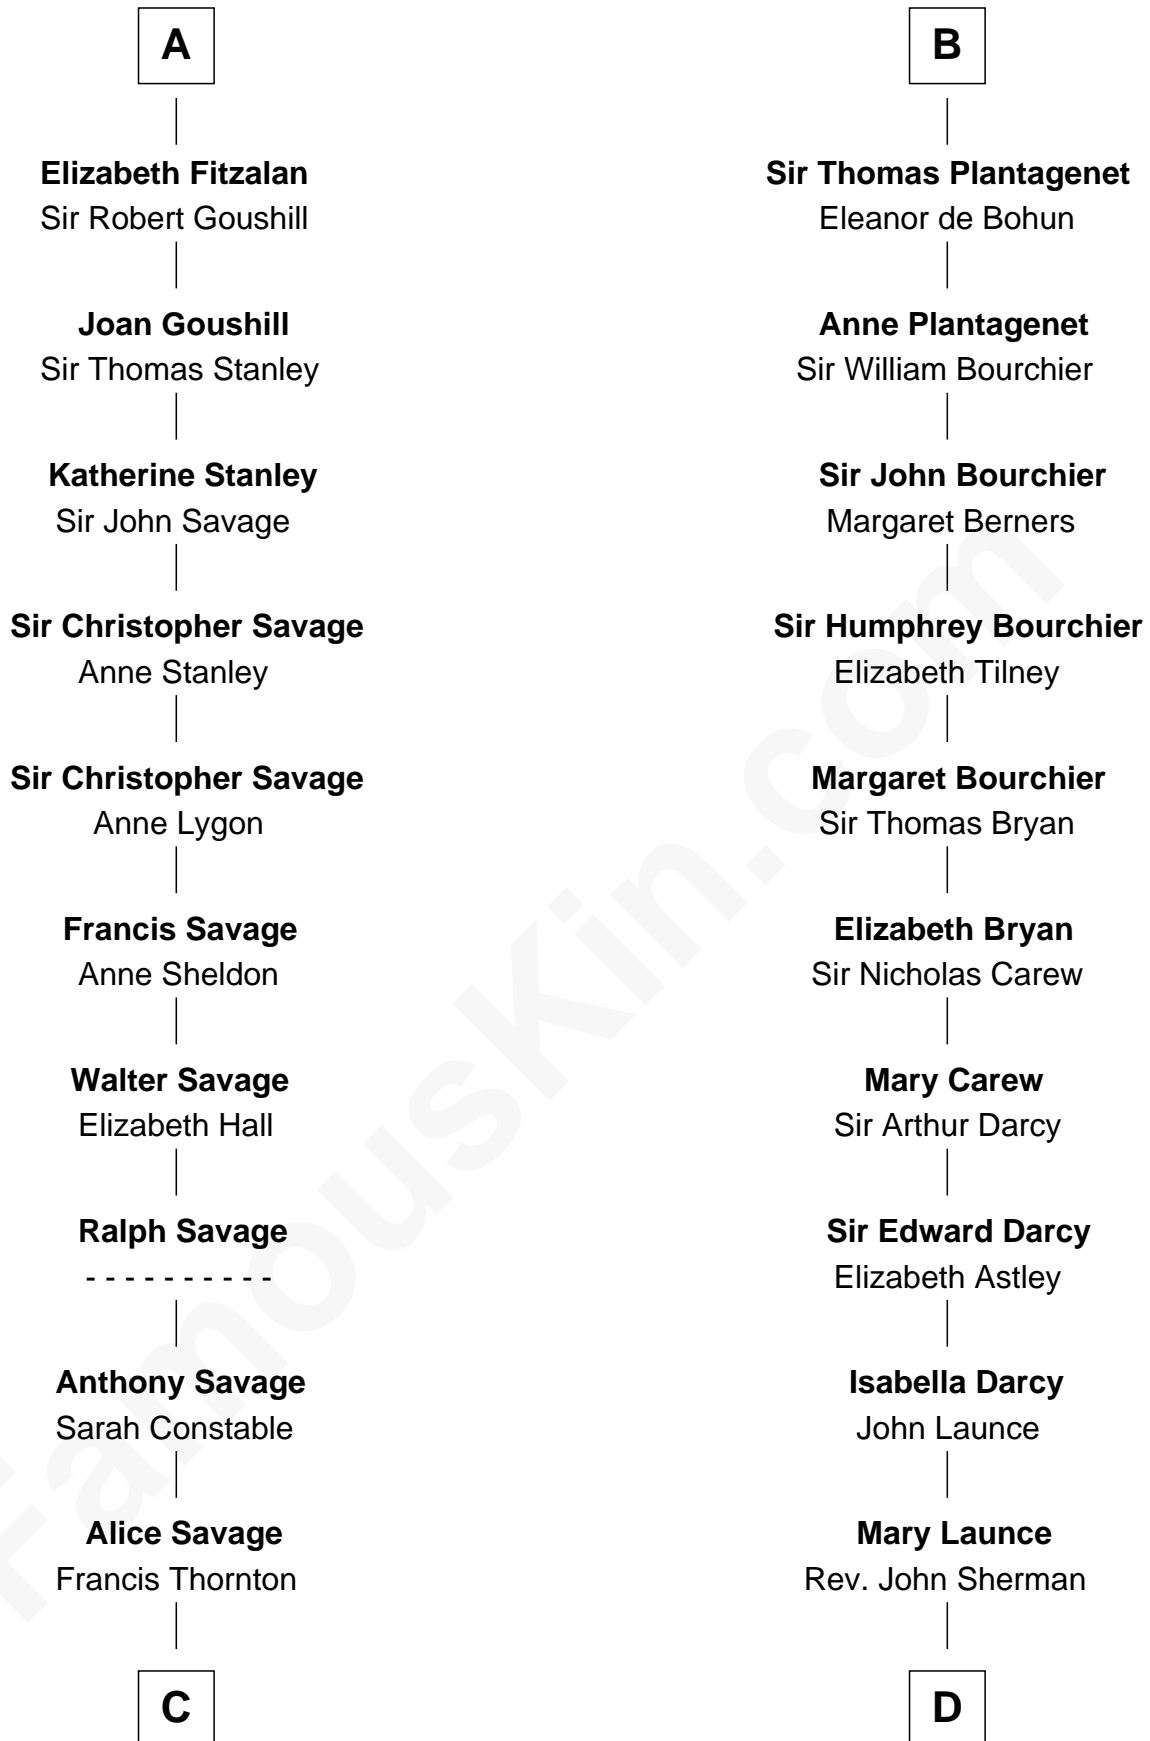

FamousKin.com
Relationship Chart of
Zachary Taylor
12th U.S. President

20th cousin 1 time removed of
Robert Treat Paine
Signer of the Declaration of Independence

C

Margaret Thornton

William Strother

Francis Strother

Susannah Dabney

William Strother

Sarah Bayly

Sarah Dabney Strother

Col. Richard Taylor

Zachary Taylor

12th U.S. President

D

Abigail Sherman

Rev. Samuel Willard

Abigail Willard

Rev. Samuel Treat

Eunice Treat

Thomas Paine

Robert Treat Paine

Signer of Declaration of Independence