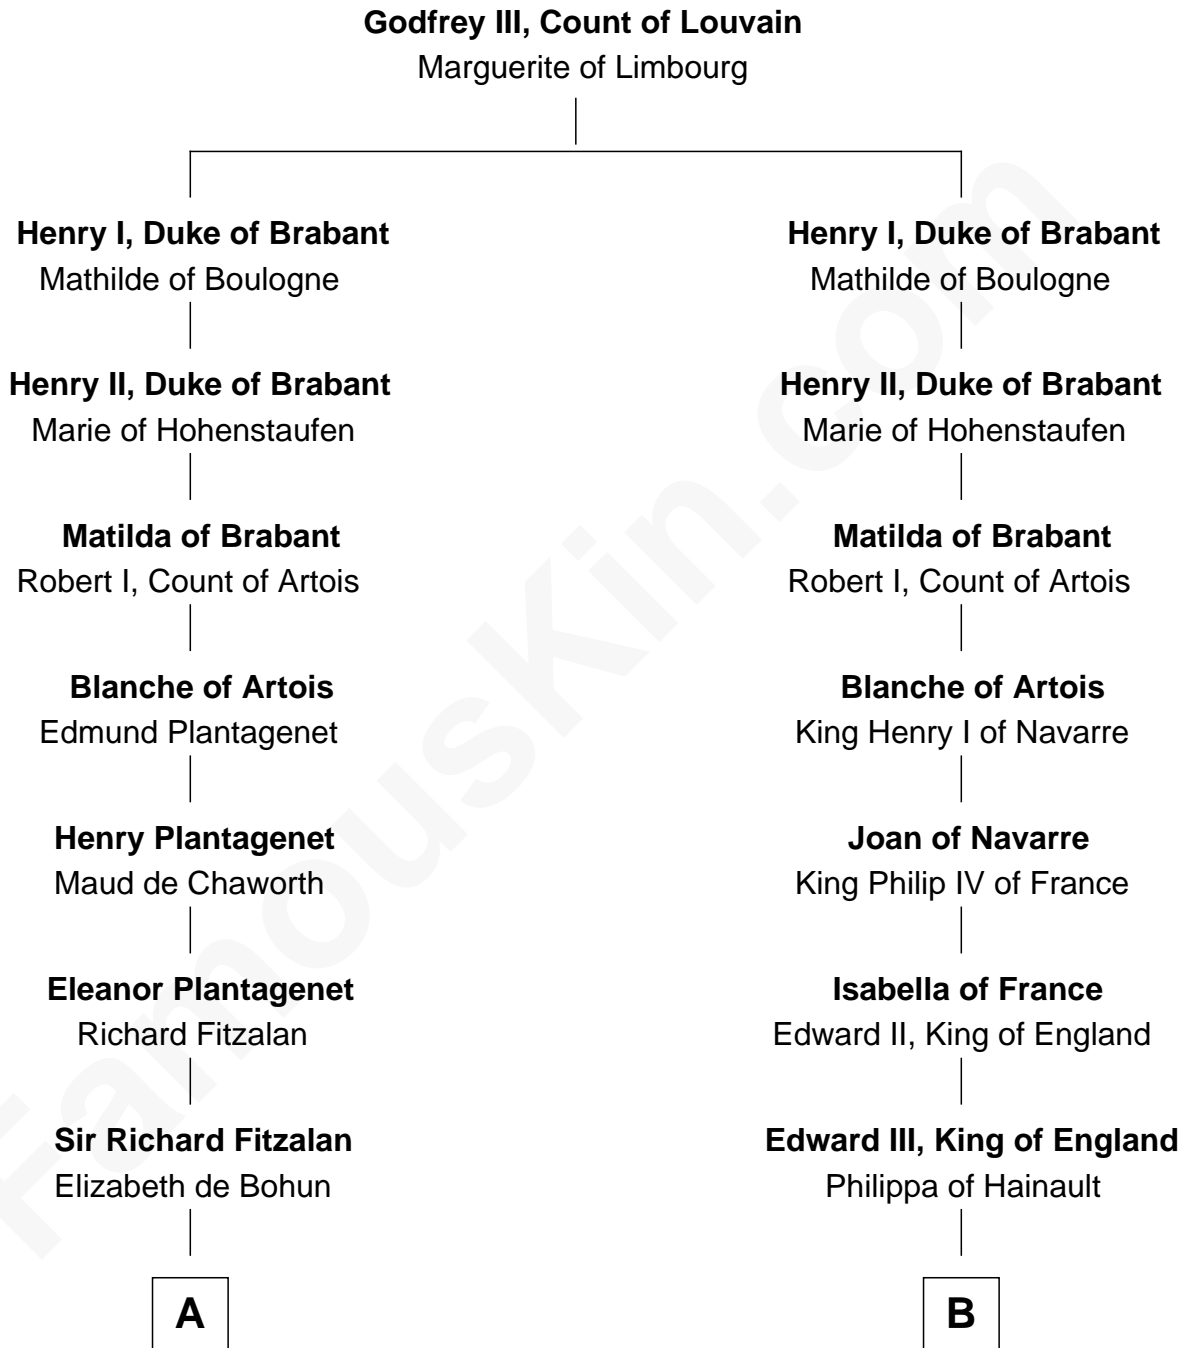

FamousKin.com
Relationship Chart of
Zachary Taylor
12th U.S. President

20th cousin 1 time removed of
Robert Treat Paine
Signer of the Declaration of Independence

C

Margaret Thornton

William Strother

Francis Strother

Susannah Dabney

William Strother

Sarah Bayly

Sarah Dabney Strother

Col. Richard Taylor

Zachary Taylor

12th U.S. President

D