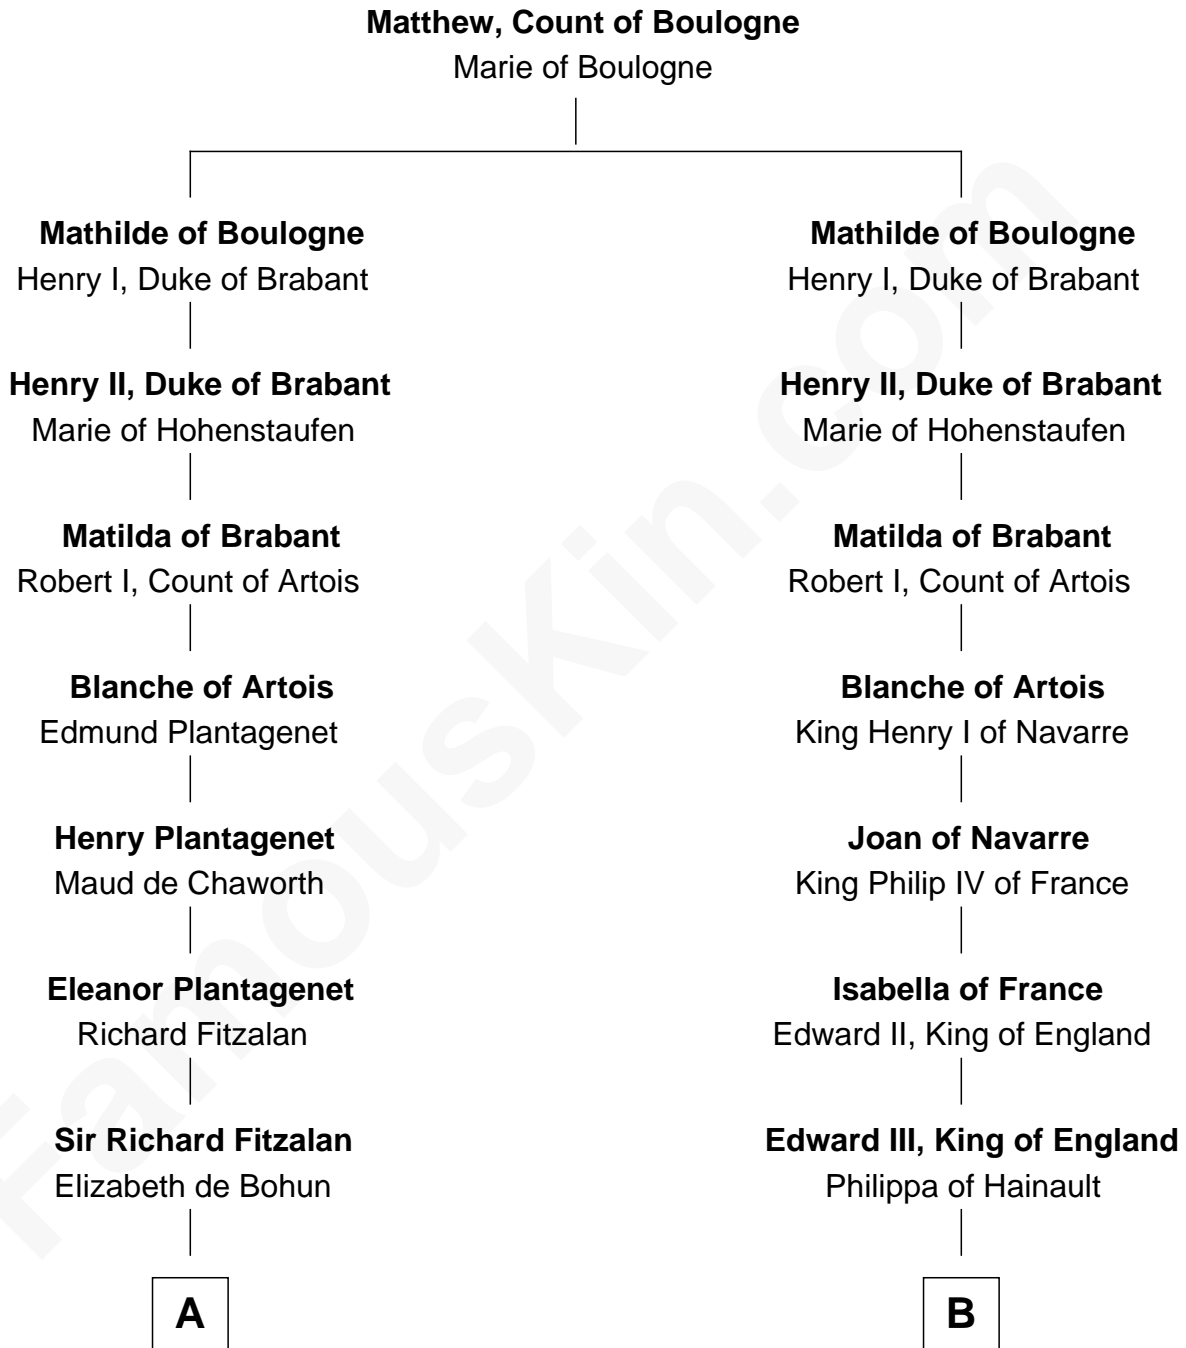

FamousKin.com
Relationship Chart of
Zachary Taylor
12th U.S. President

20th cousin 1 time removed of
Robert Treat Paine
Signer of the Declaration of Independence

C

Margaret Thornton

William Strother

Francis Strother

Susannah Dabney

William Strother

Sarah Bayly

Sarah Dabney Strother

Col. Richard Taylor

Zachary Taylor

12th U.S. President

D