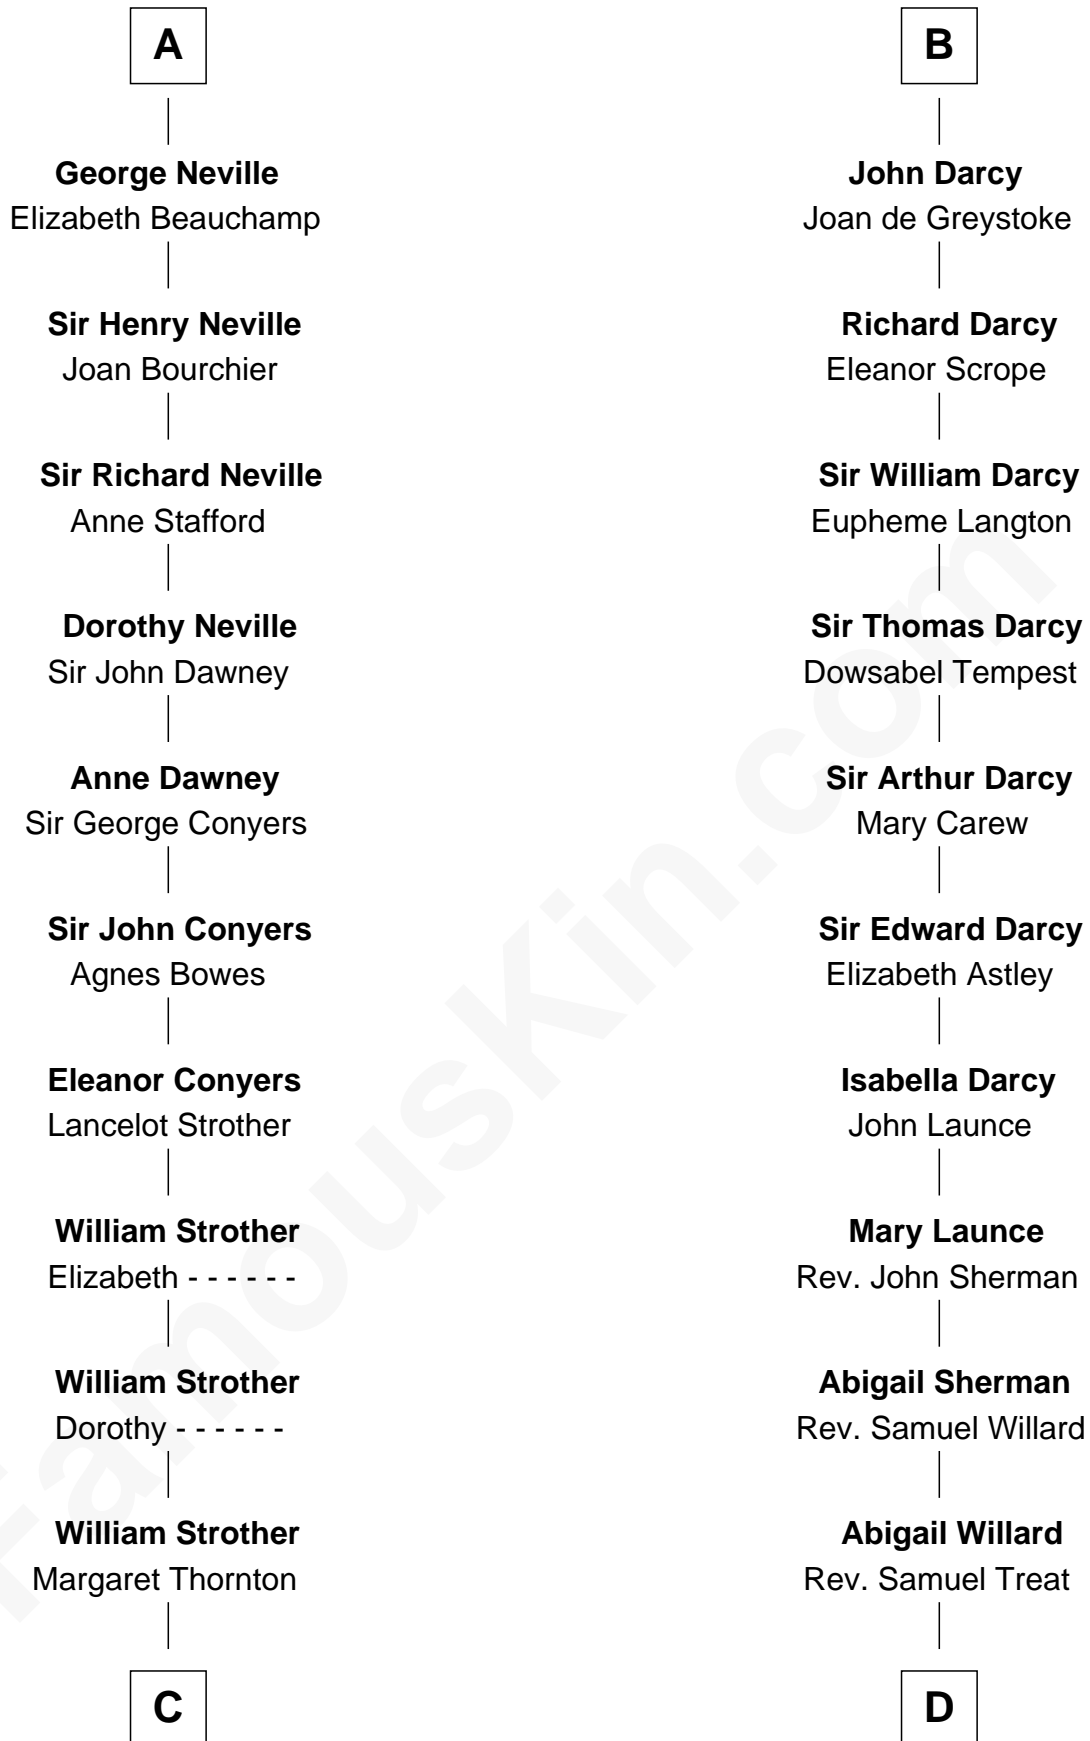

FamousKin.com

Relationship Chart of

Zachary Taylor

12th U.S. President

18th cousin 2 times removed of

Robert Treat Paine
Signer of the Declaration of Independence

C

Francis Strother
Susannah Dabney

William Strother
Sarah Bayly

Sarah Dabney Strother
Col. Richard Taylor

Zachary Taylor
12th U.S. President

D

Eunice Treat
Thomas Paine

Robert Treat Paine
Signer of Declaration of Independence

FamousKin.com