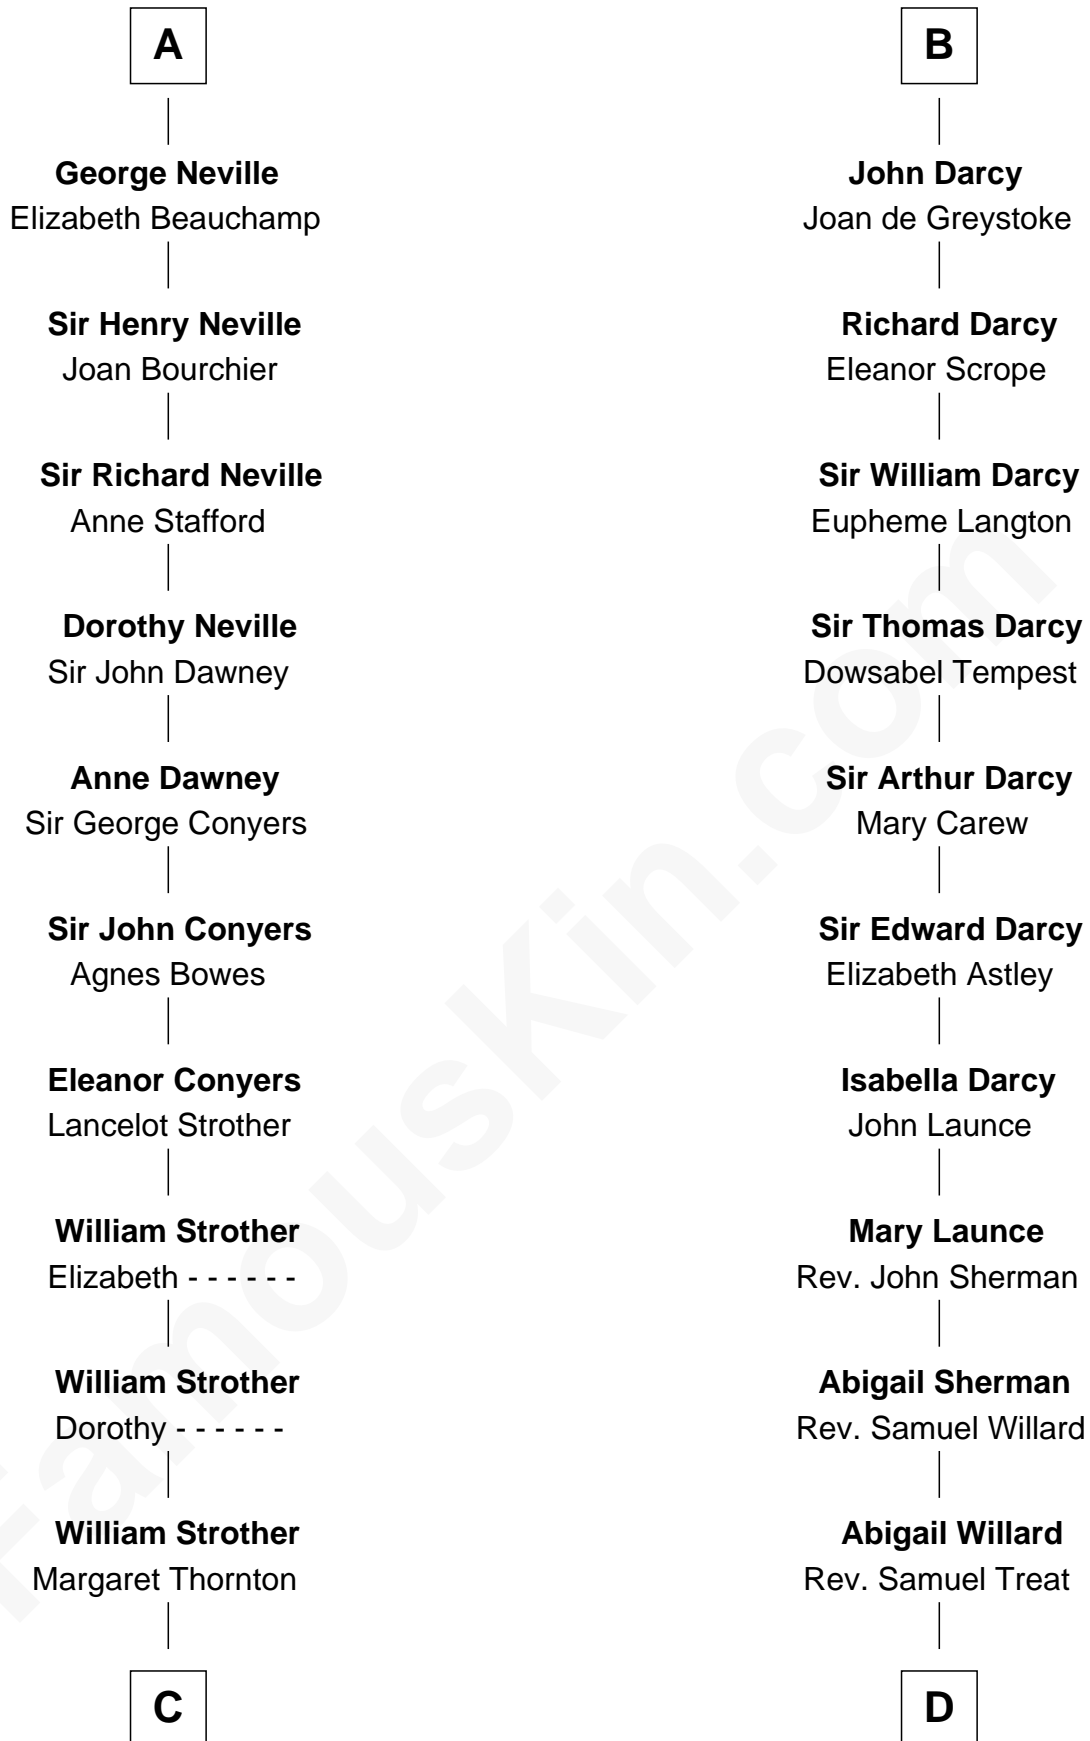

**FamousKin.com**  
**Relationship Chart of**  
**Zachary Taylor**  
*12th U.S. President*

**18th cousin 2 times removed of**

**Robert Treat Paine**  
*Signer of the Declaration of Independence*

**C**

**Francis Strother**  
Susannah Dabney

**William Strother**  
Sarah Bayly

**Sarah Dabney Strother**  
Col. Richard Taylor

**Zachary Taylor**  
*12th U.S. President*

**D**

**Eunice Treat**  
Thomas Paine

**Robert Treat Paine**  
*Signer of Declaration of Independence*