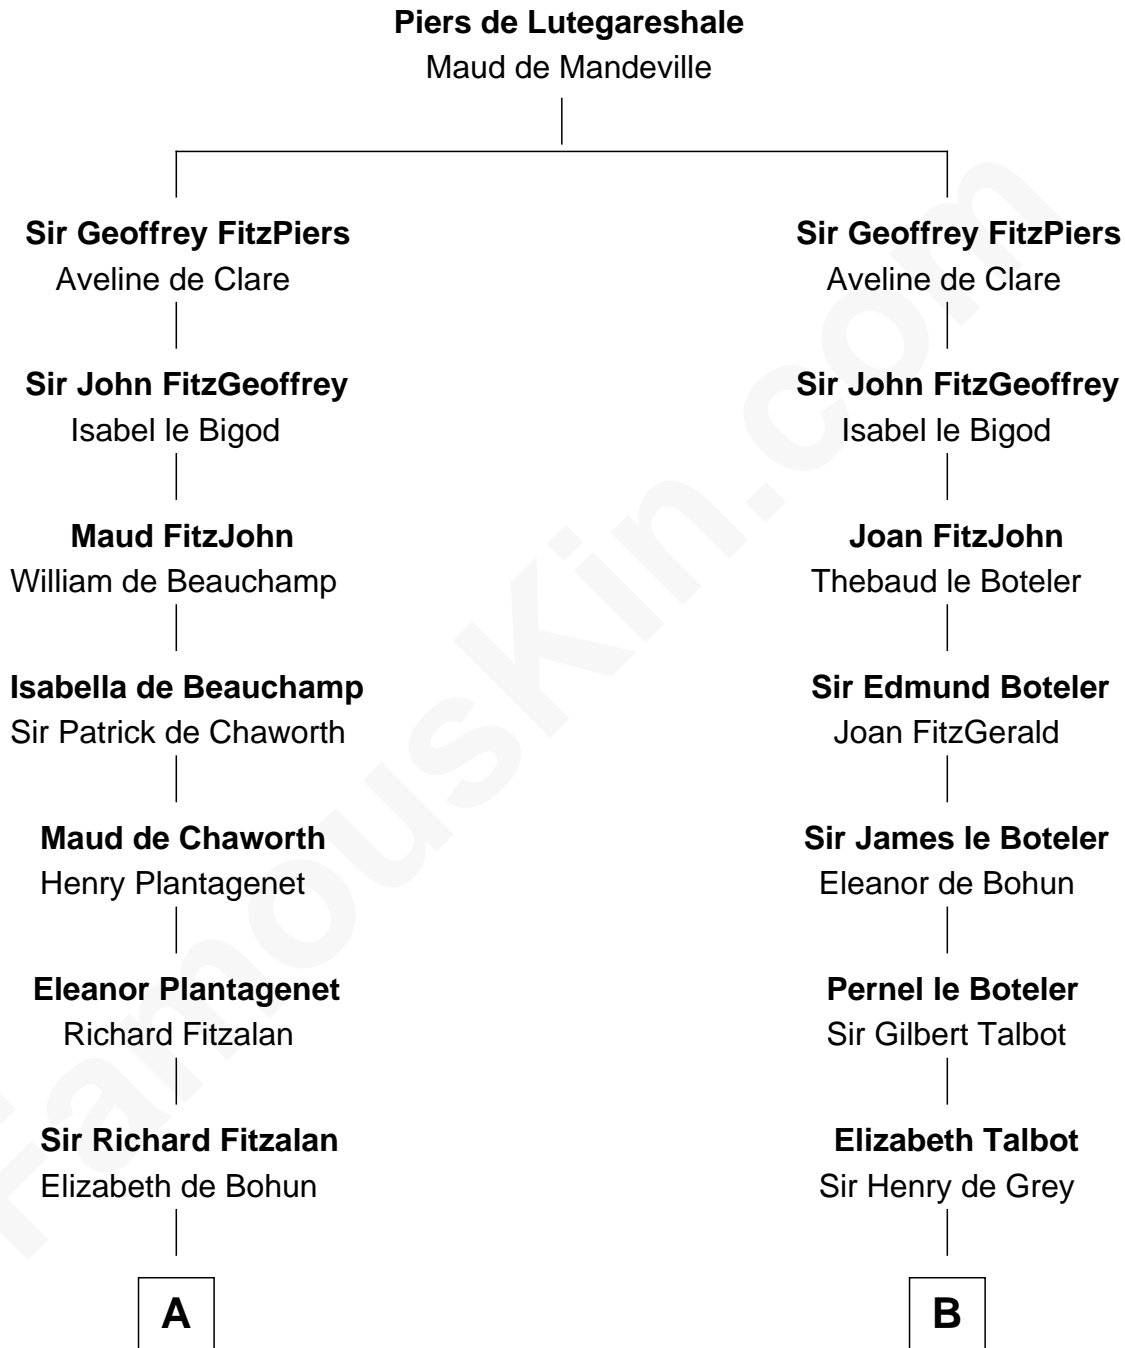

**FamousKin.com**  
**Relationship Chart of**  
**Zachary Taylor**  
*12th U.S. President*

19th cousin 2 times removed of

**Robert Treat Paine**  
*Signer of the Declaration of Independence*

**C**

**Margaret Thornton**

William Strother

**Francis Strother**

Susannah Dabney

**William Strother**

Sarah Bayly

**Sarah Dabney Strother**

Col. Richard Taylor

**Zachary Taylor**

*12th U.S. President*

**D**

**Abigail Willard**

Rev. Samuel Treat

**Eunice Treat**

Thomas Paine

**Robert Treat Paine**

*Signer of Declaration of Independence*