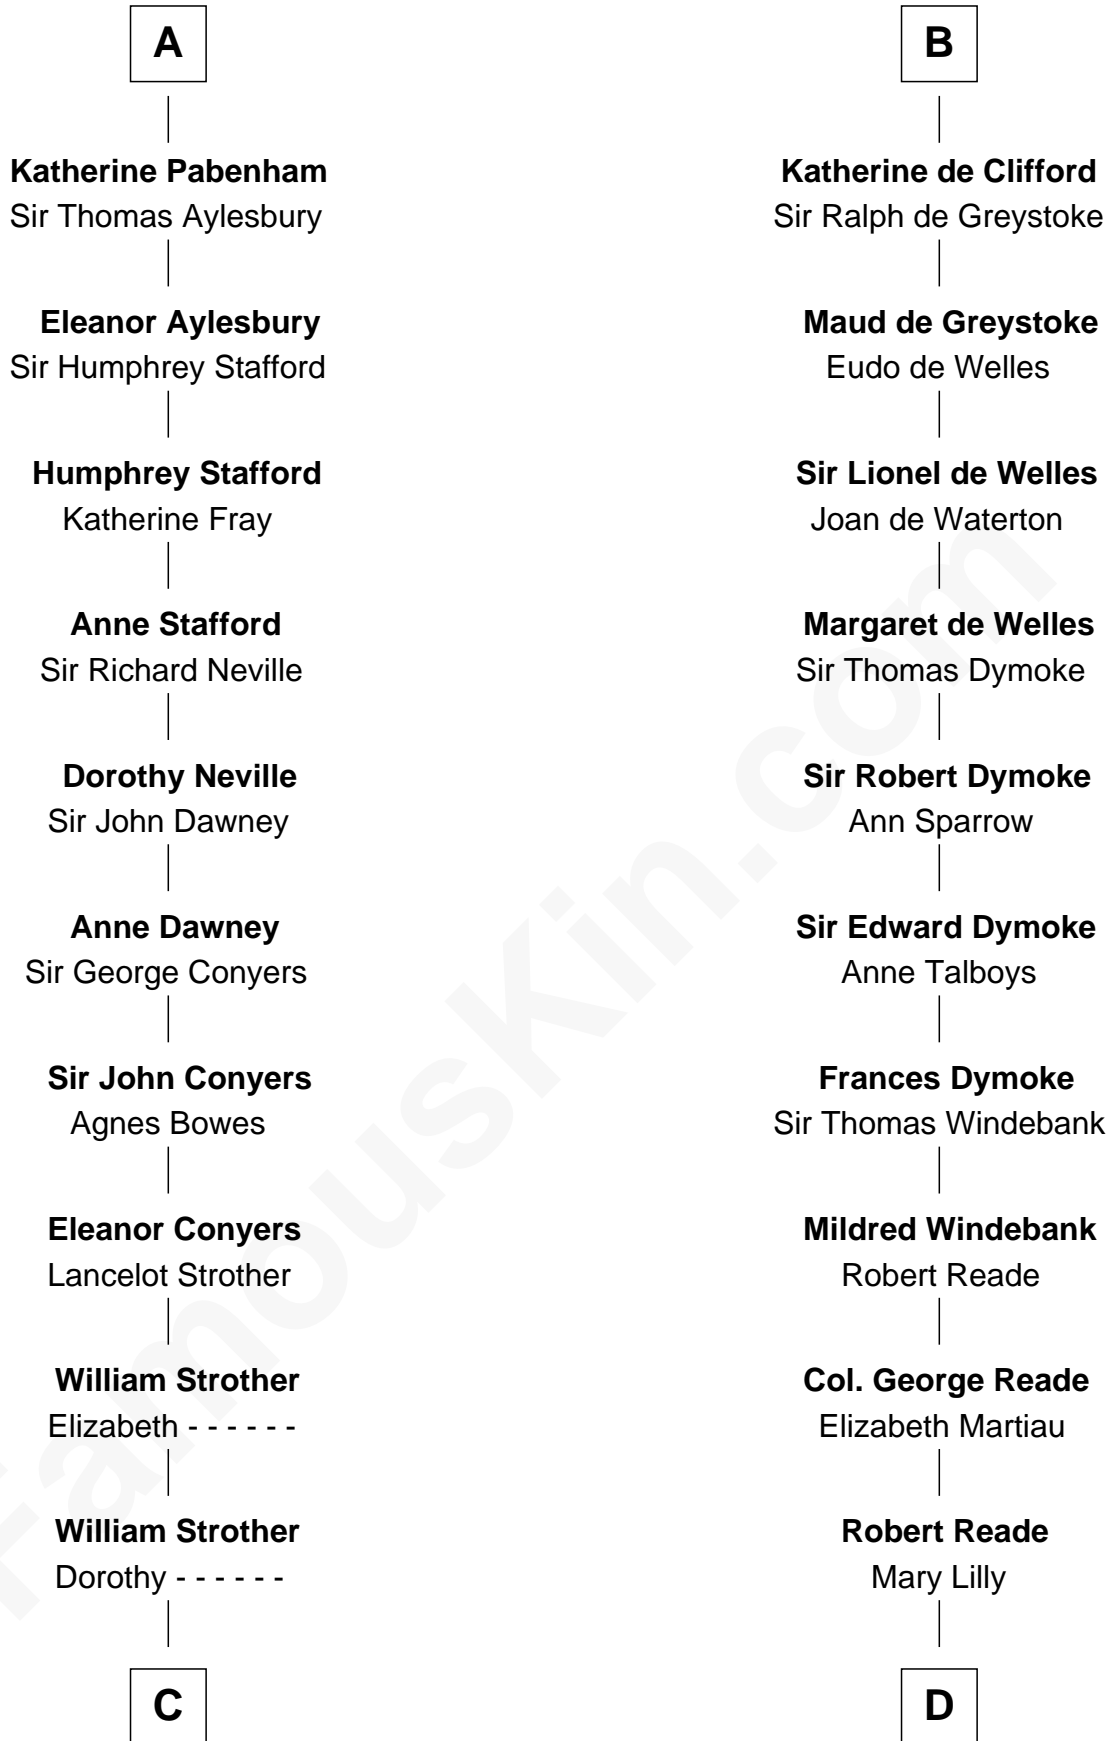

FamousKin.com
Relationship Chart of
Zachary Taylor
12th U.S. President

19th cousin 2 times removed of
Thomas Nelson
Signer of the Declaration of Independence

C

William Strother
Margaret Thornton

Francis Strother
Susannah Dabney

William Strother
Sarah Bayly

Sarah Dabney Strother
Col. Richard Taylor

Zachary Taylor
12th U.S. President

D

Margaret Reade
Thomas Nelson

William Nelson
Elizabeth Burwell

Thomas Nelson
Signer of Declaration of Independence