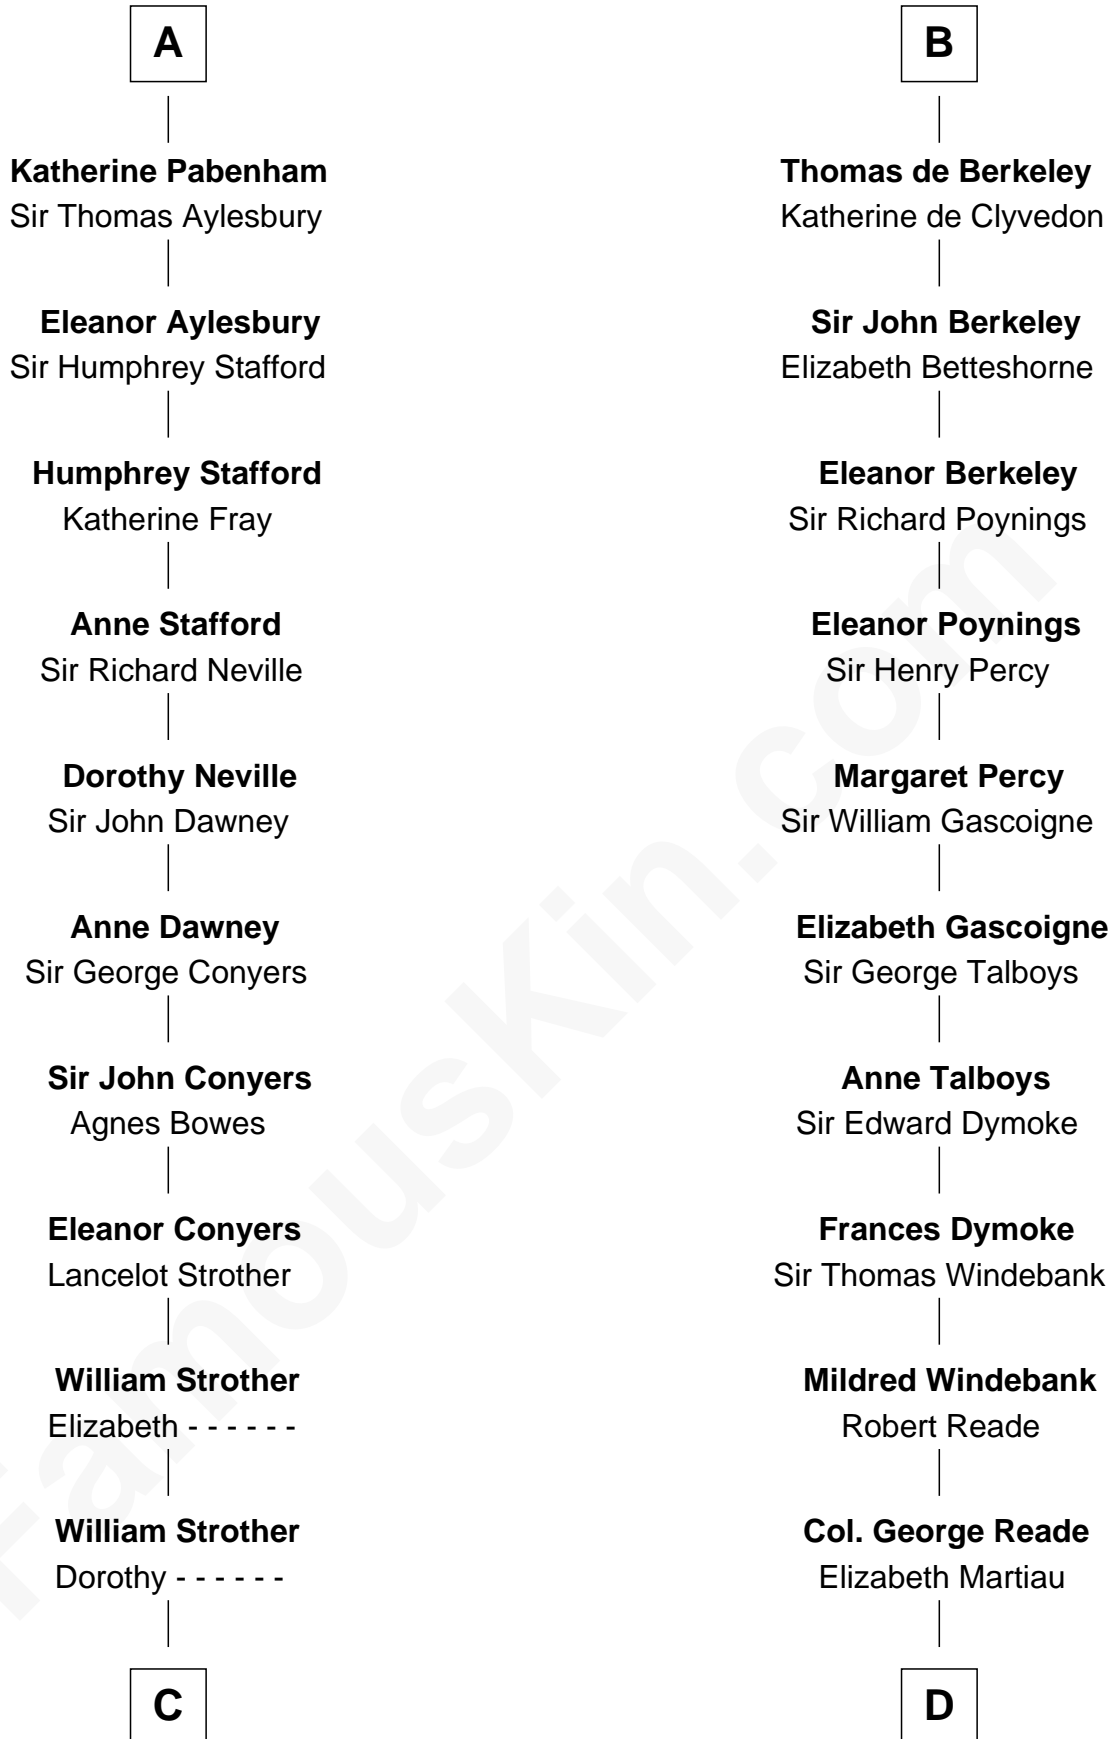

FamousKin.com Relationship Chart of

Zachary Taylor

12th U.S. President

20th cousin 1 time removed of

Thomas Nelson

Signer of the Declaration of Independence

William I de Lancaster

Gundred de Warenne

Richard de Morville

Helena de Morville

Roland of Galloway

Alan of Galloway

Helen de l'Isle

Helen of Galloway

Sir Roger de Quincy

Margaret de Quincy

Sir William de Ferrers

Joan de Ferrers

Sir Thomas de Berkeley

Sir Maurice de Berkeley

Eve la Zouche

B

C

William Strother
Margaret Thornton

Francis Strother
Susannah Dabney

William Strother
Sarah Bayly

Sarah Dabney Strother
Col. Richard Taylor

Zachary Taylor
12th U.S. President

D

Robert Reade
Mary Lilly

Margaret Reade
Thomas Nelson

William Nelson
Elizabeth Burwell