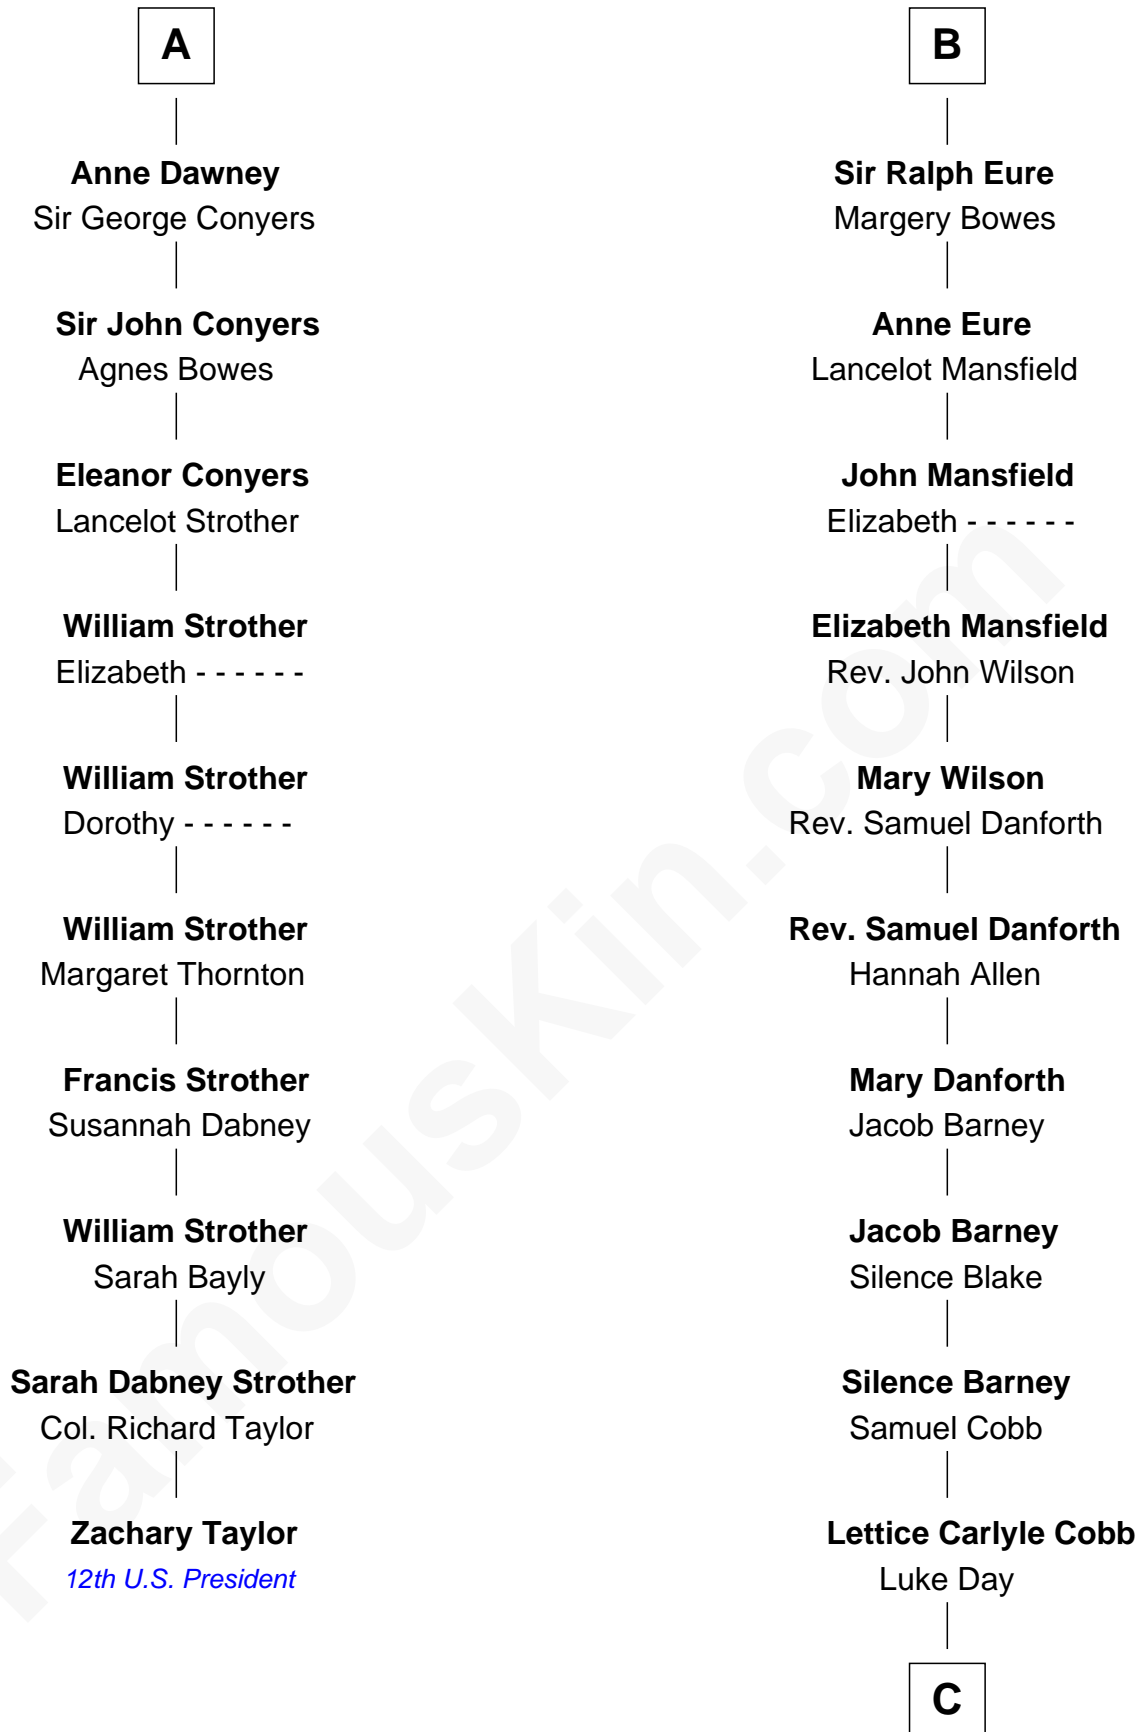

FamousKin.com
Relationship Chart of
Zachary Taylor
12th U.S. President

16th cousin 4 times removed of
Sandra Day O'Connor
First Female U.S. Supreme Court Justice

C

—
Hollis Day

Eliza L. Flanders

—
Henry Clay Day

Alice Edith Hilton

—
Henry R. Day

Ada Mae Wilkey

—
Sandra Day O'Connor

U.S. Supreme Court Justice

FamousKin.com