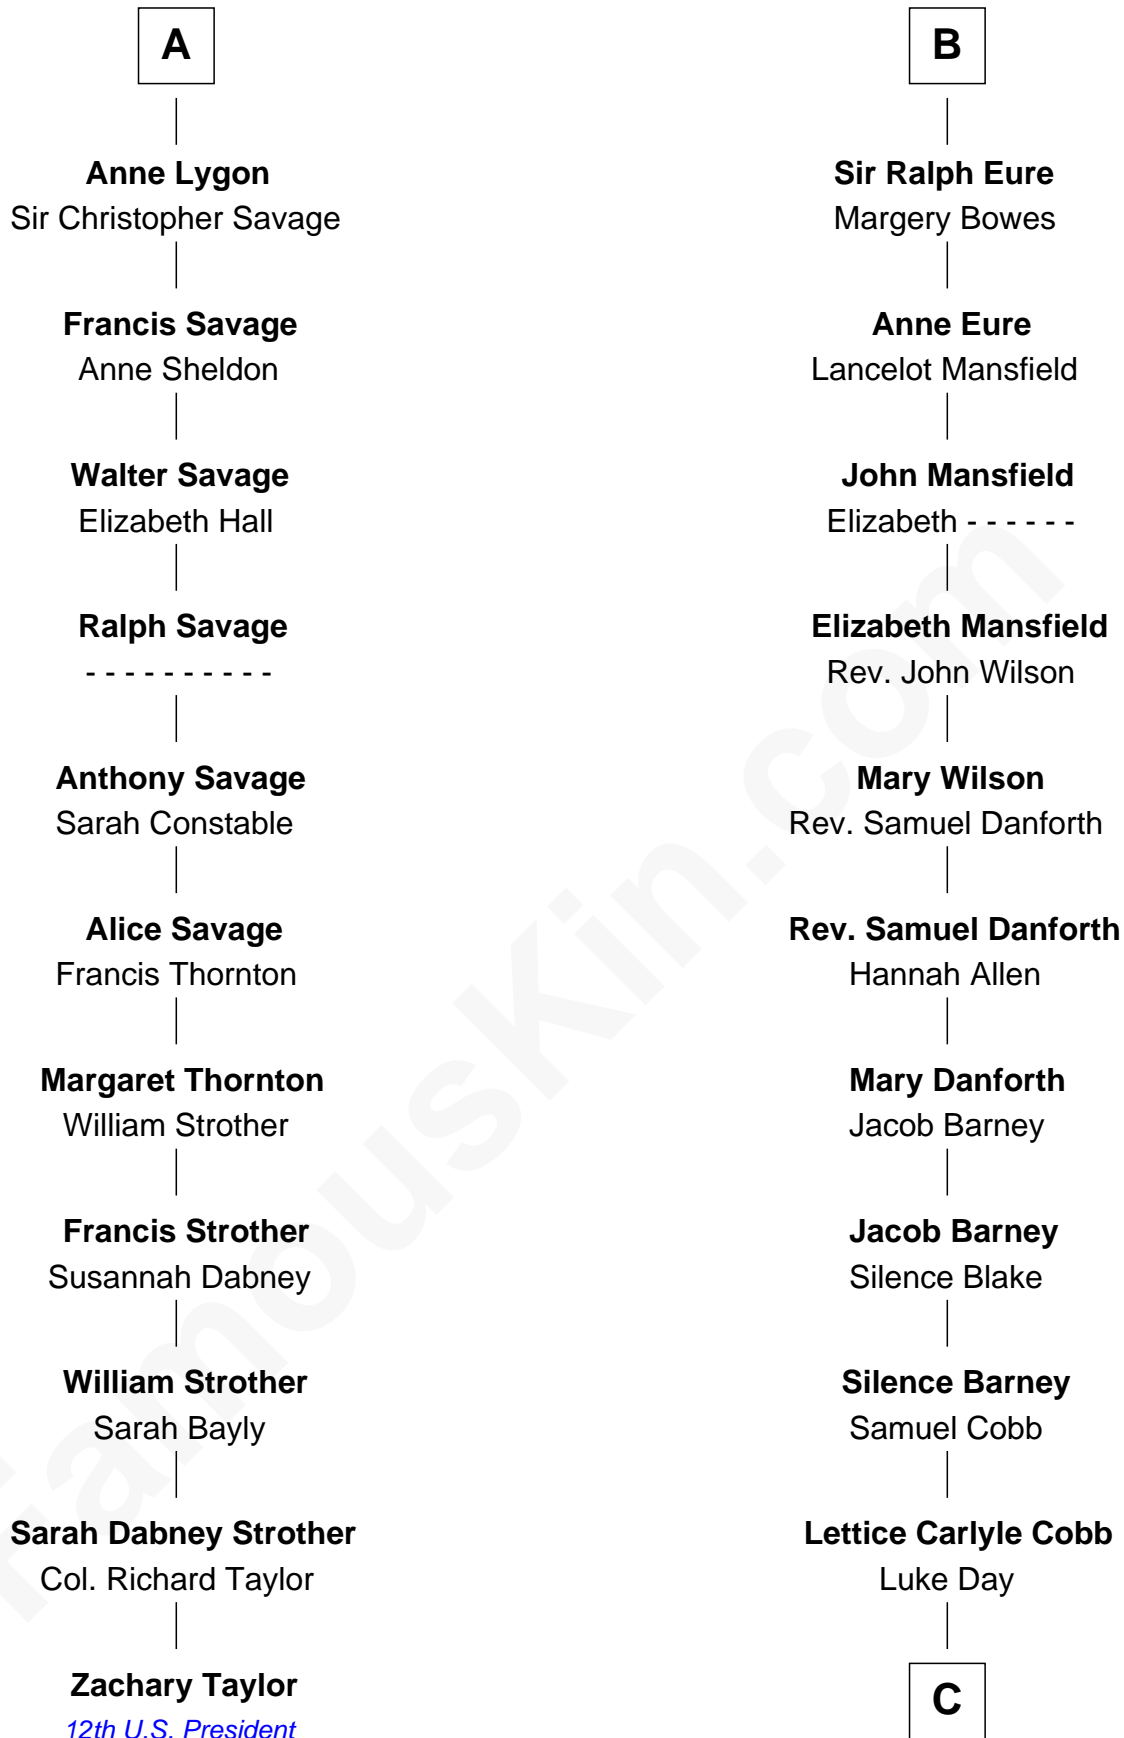

**FamousKin.com**  
**Relationship Chart of**  
**Zachary Taylor**  
*12th U.S. President*

**17th cousin 3 times removed of**  
**Sandra Day O'Connor**  
*First Female U.S. Supreme Court Justice*

**C**

—  
**Hollis Day**

Eliza L. Flanders

—  
**Henry Clay Day**

Alice Edith Hilton

—  
**Henry R. Day**

Ada Mae Wilkey

—  
**Sandra Day O'Connor**

*U.S. Supreme Court Justice*

FamousKin.com