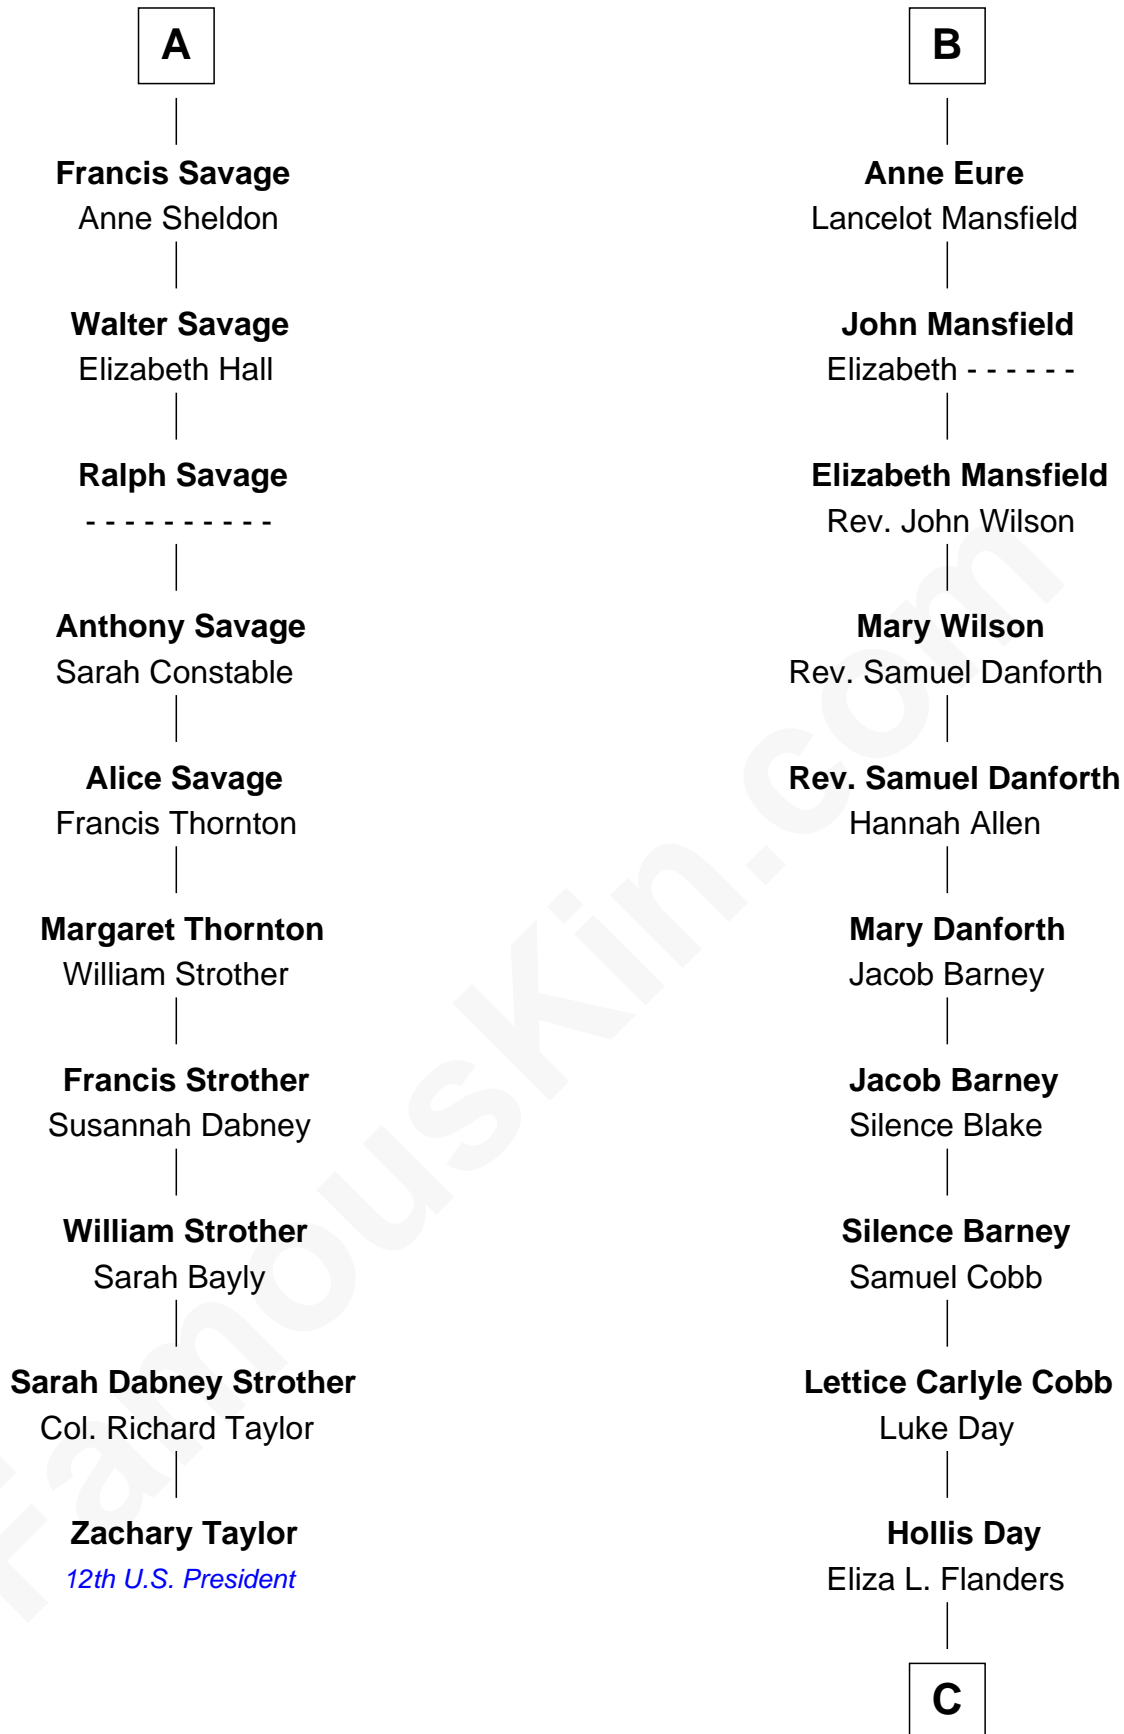

FamousKin.com
Relationship Chart of
Zachary Taylor
12th U.S. President

16th cousin 3 times removed of
Sandra Day O'Connor
First Female U.S. Supreme Court Justice

C

Henry Clay Day
Alice Edith Hilton

Henry R. Day
Ada Mae Wilkey

Sandra Day O'Connor
U.S. Supreme Court Justice

FamousKin.com