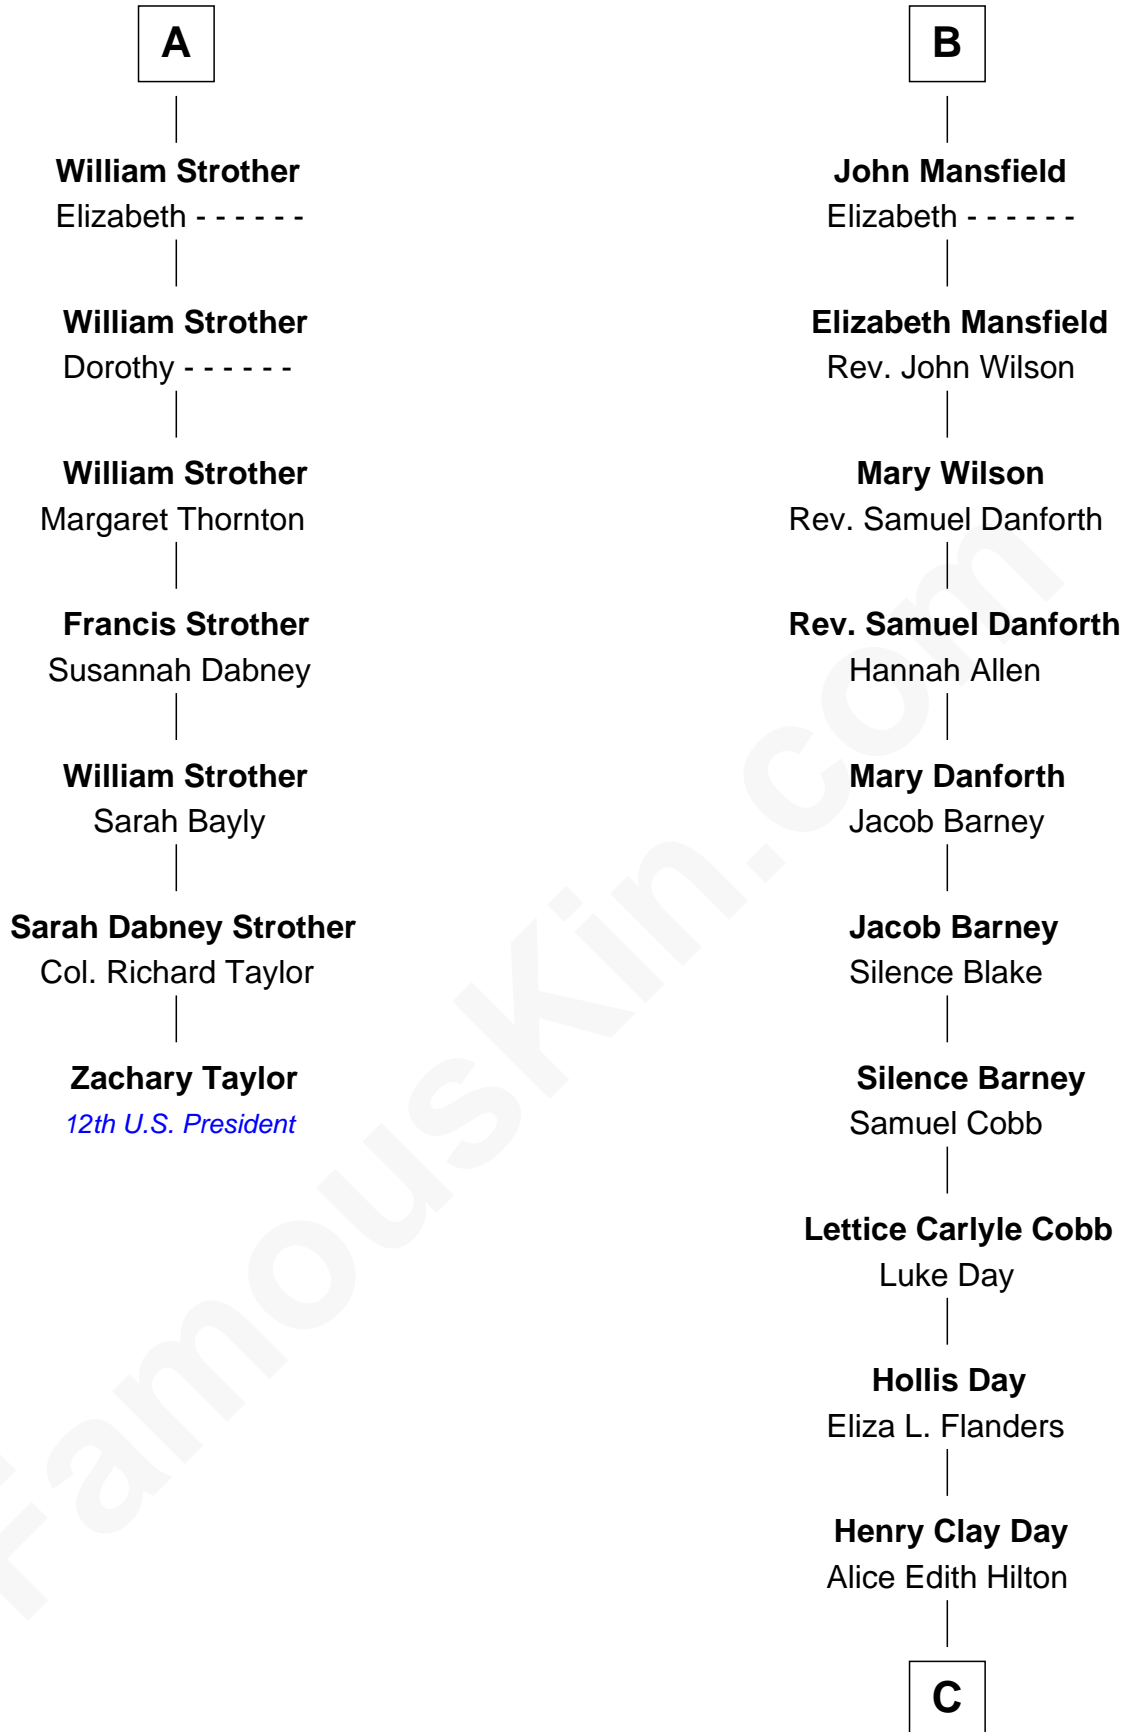

FamousKin.com
Relationship Chart of
Zachary Taylor
12th U.S. President

13th cousin 5 times removed of
Sandra Day O'Connor
First Female U.S. Supreme Court Justice

C

Henry R. Day
Ada Mae Wilkey

Sandra Day O'Connor
U.S. Supreme Court Justice

FamousKin.com