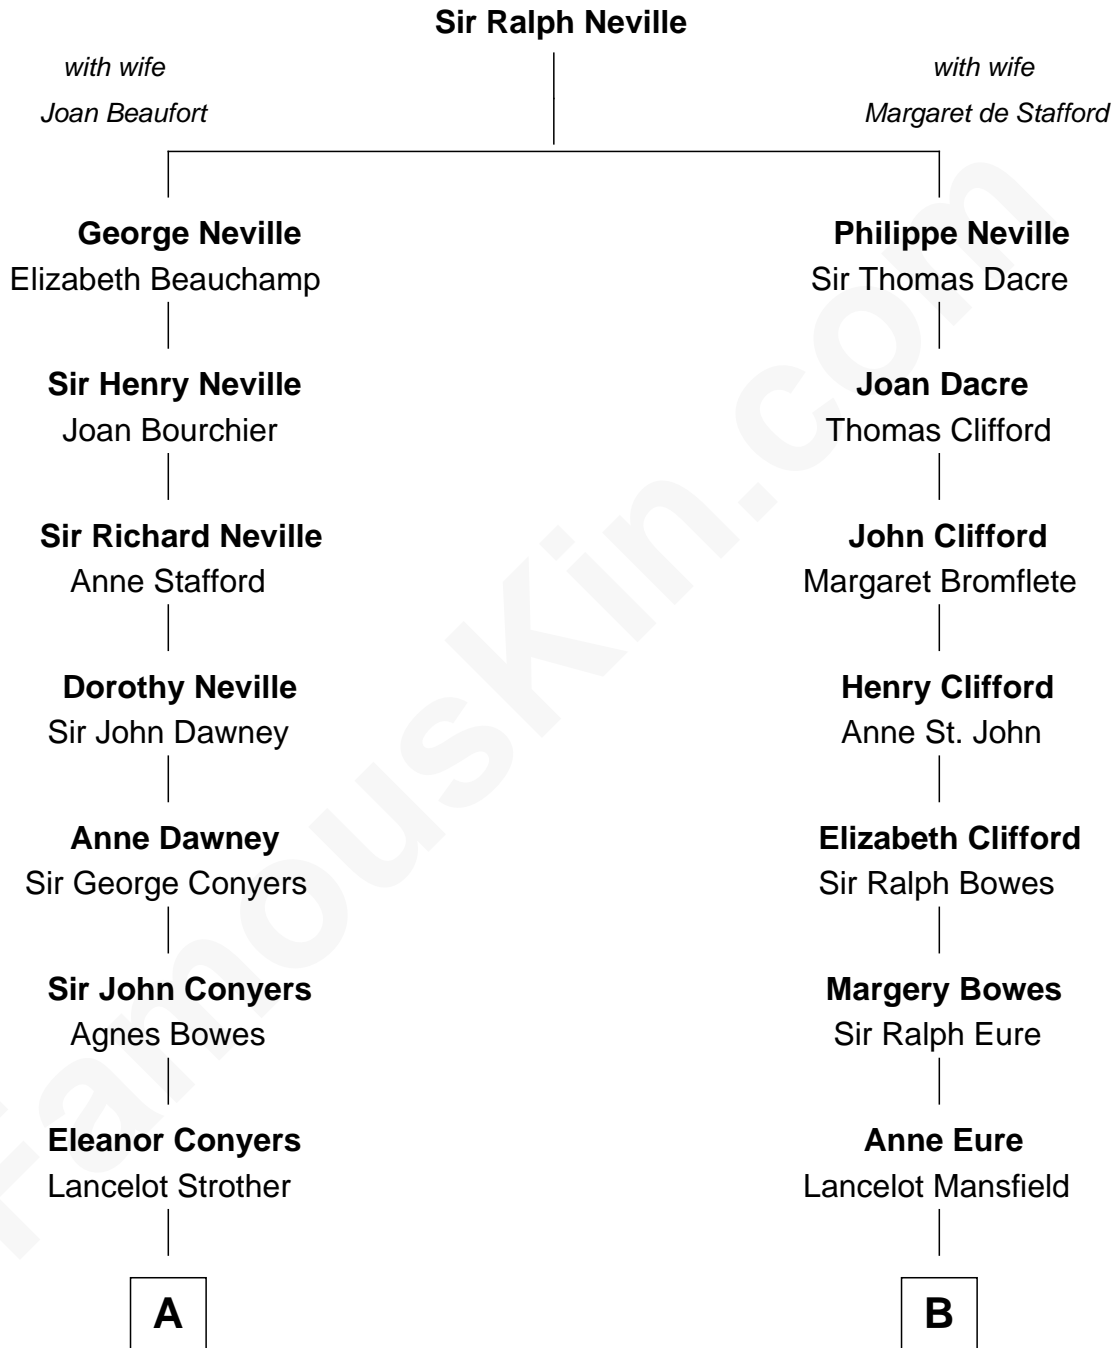

FamousKin.com
Relationship Chart of
Zachary Taylor
12th U.S. President

13th cousin 5 times removed of
Sandra Day O'Connor
First Female U.S. Supreme Court Justice

C

Henry R. Day
Ada Mae Wilkey

Sandra Day O'Connor
U.S. Supreme Court Justice

FamousKin.com