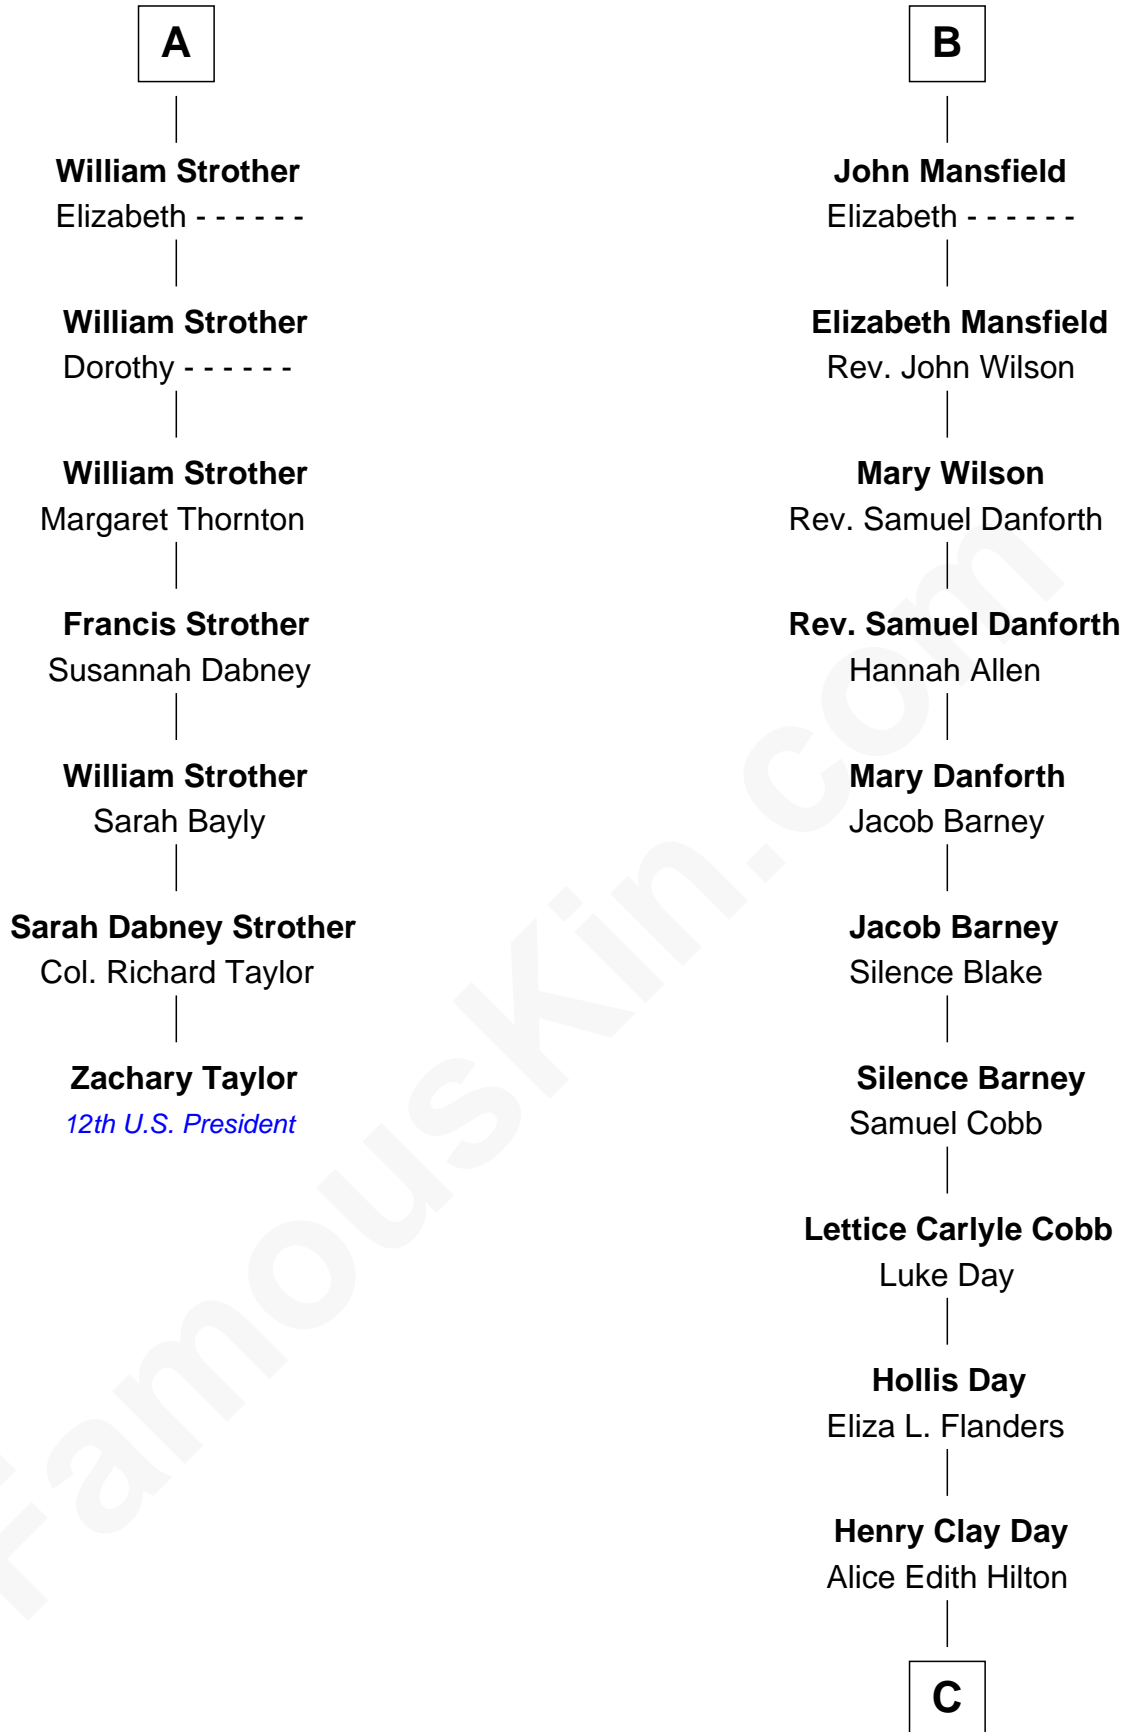

**FamousKin.com**  
**Relationship Chart of**  
**Zachary Taylor**  
*12th U.S. President*

**13th cousin 5 times removed of**  
**Sandra Day O'Connor**  
*First Female U.S. Supreme Court Justice*

C

Henry R. Day  
Ada Mae Wilkey

Sandra Day O'Connor  
*U.S. Supreme Court Justice*

FamousKin.com