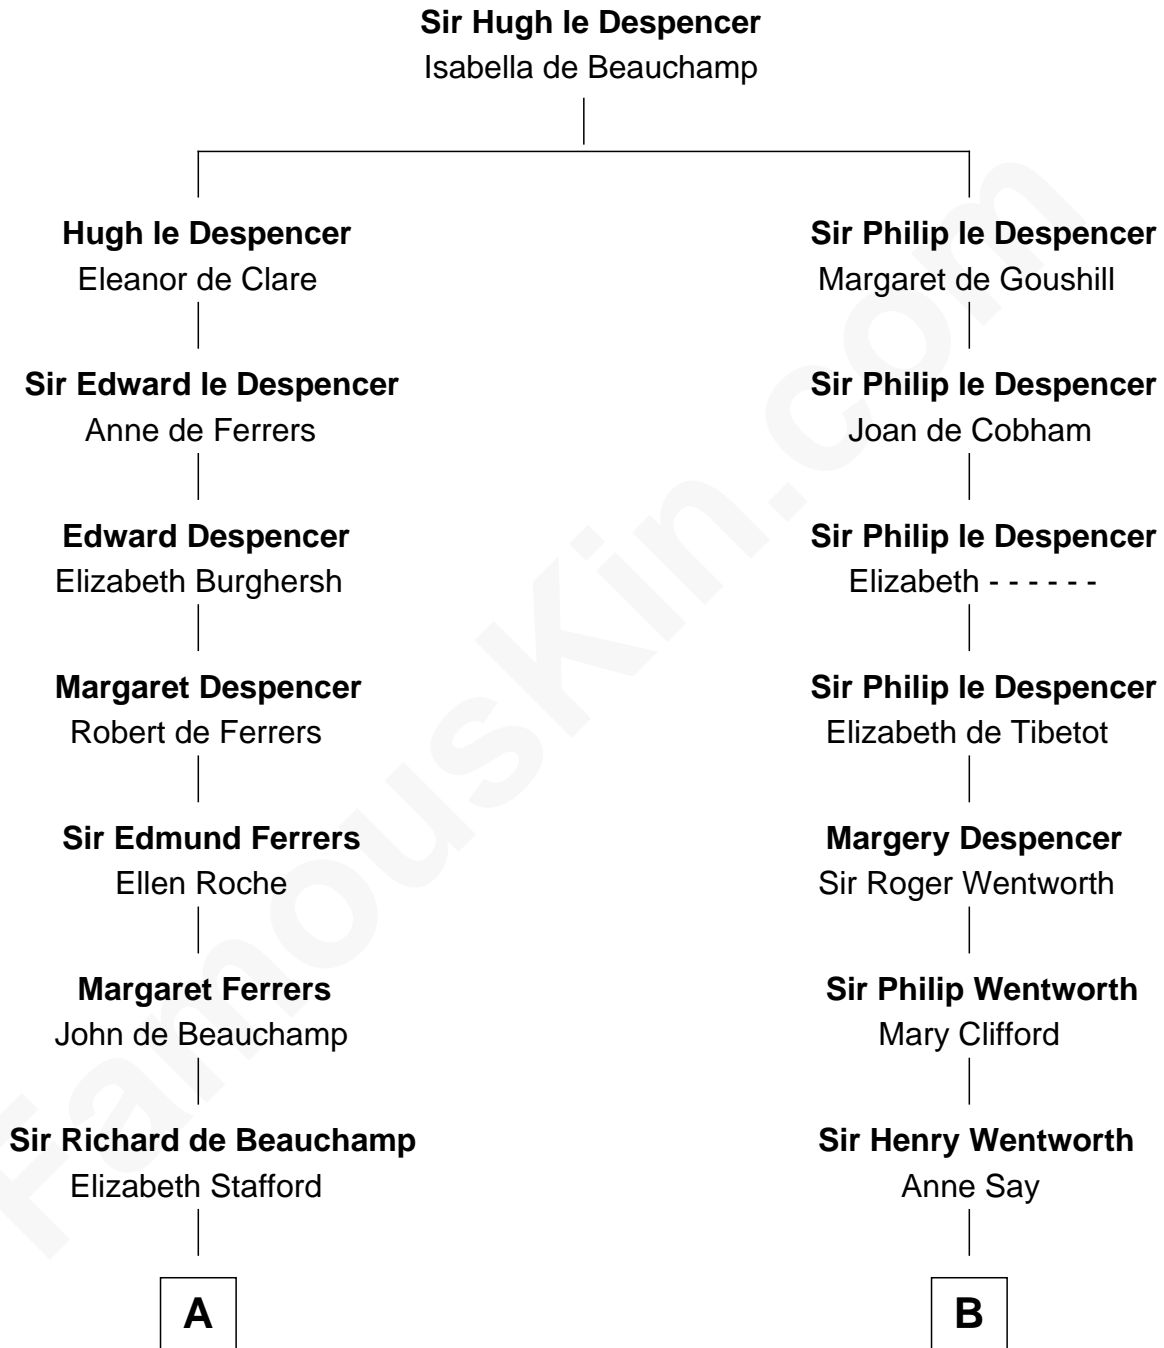

**FamousKin.com**  
**Relationship Chart of**  
**Zachary Taylor**  
*12th U.S. President*

**14th cousin 5 times removed of**  
**Caesar Rodney**  
*Signer of the Declaration of Independence*

**C**

William Strother

Sarah Bayly

Sarah Dabney Strother

Col. Richard Taylor

Zachary Taylor

*12th U.S. President*

FamousKin.com