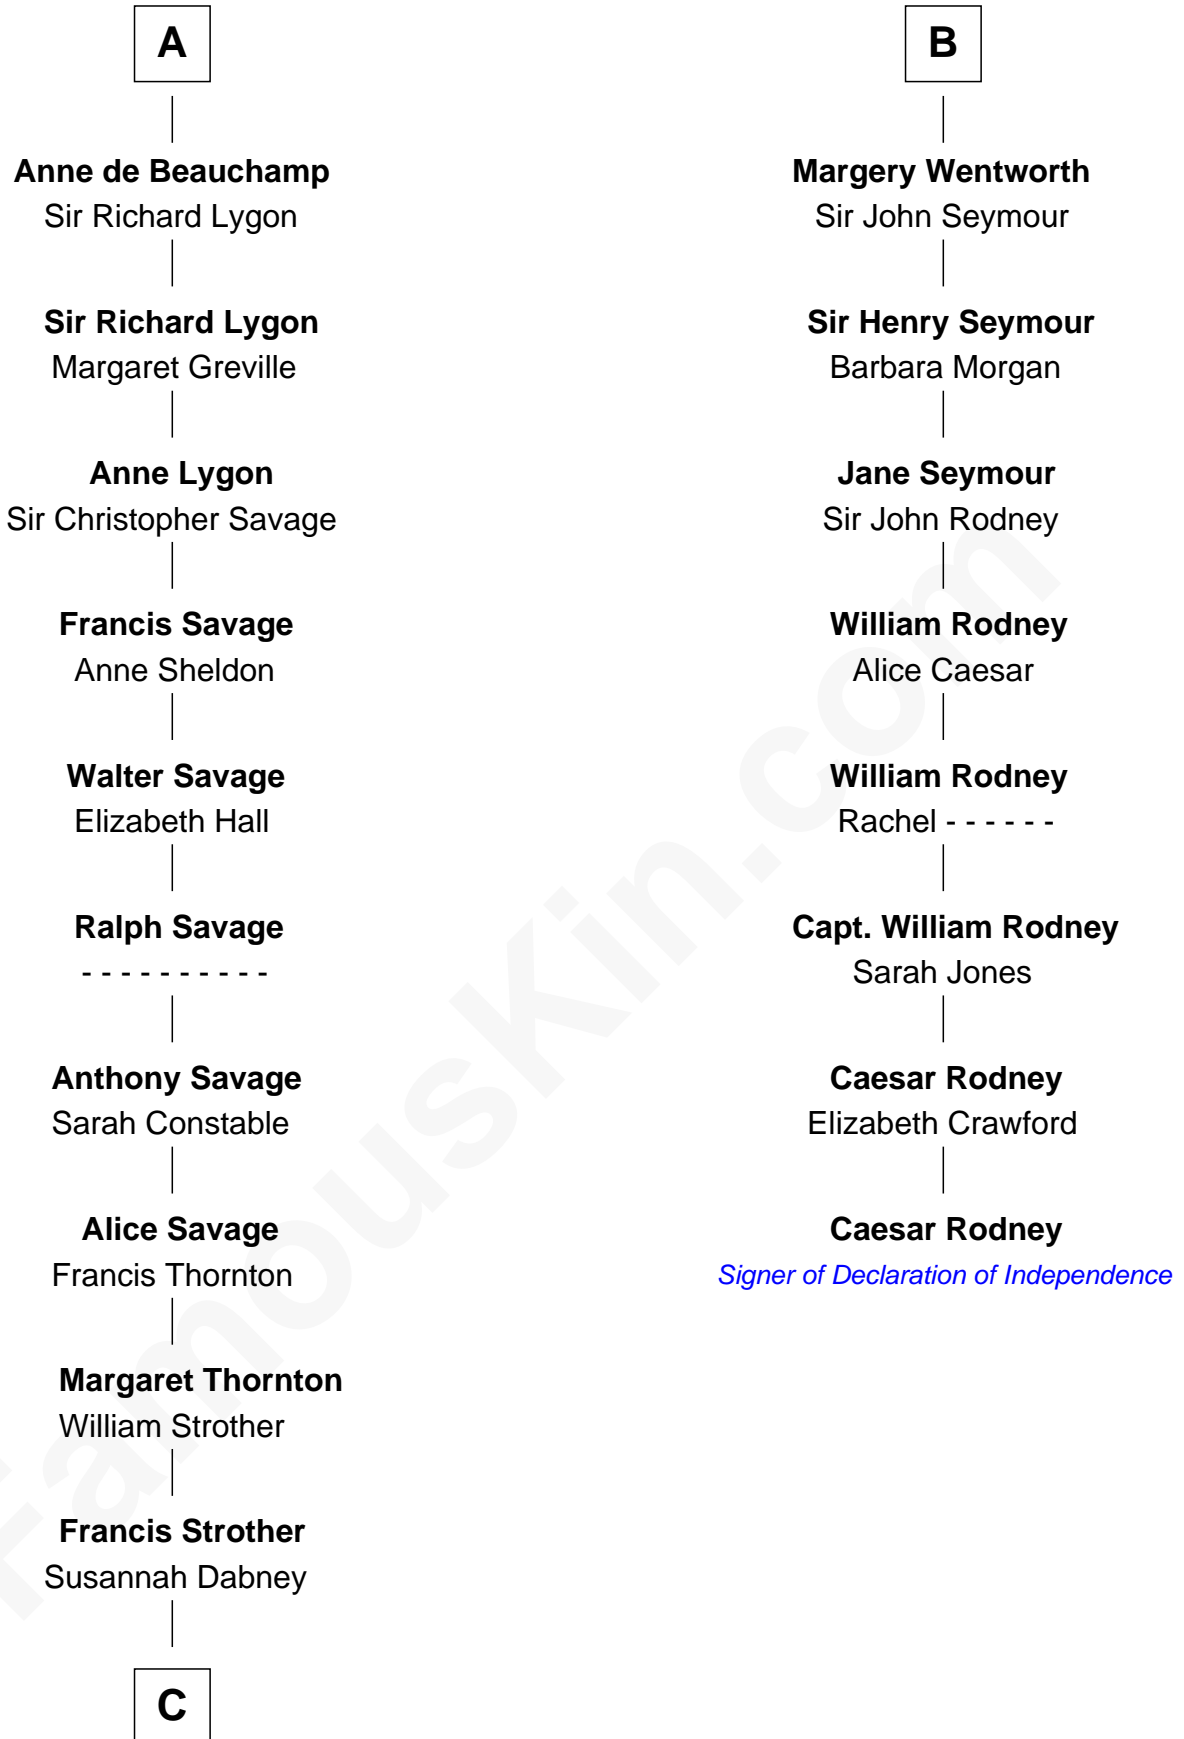

**FamousKin.com**  
**Relationship Chart of**  
**Zachary Taylor**  
*12th U.S. President*

**14th cousin 5 times removed of**  
**Caesar Rodney**  
*Signer of the Declaration of Independence*

**C**

William Strother

Sarah Bayly

Sarah Dabney Strother

Col. Richard Taylor

Zachary Taylor

*12th U.S. President*

FamousKin.com