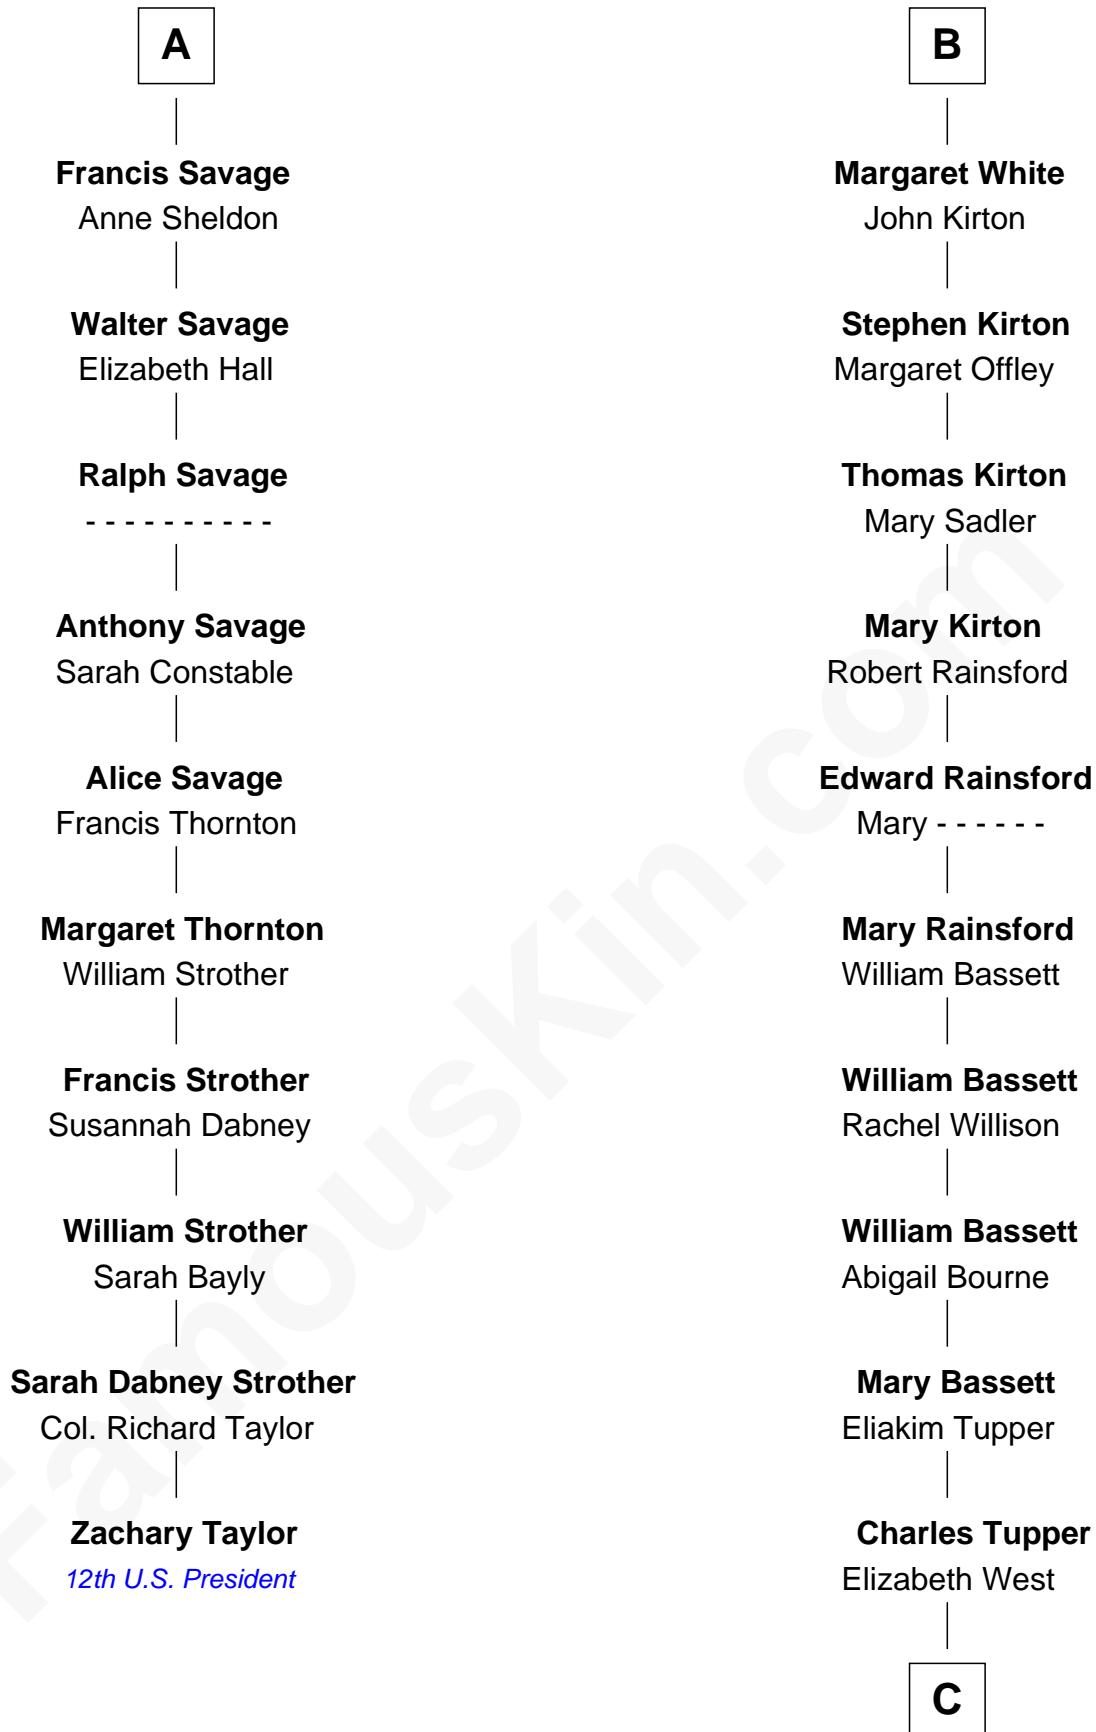

FamousKin.com
Relationship Chart of
Zachary Taylor
12th U.S. President

16th cousin 2 times removed of
Sir Charles Tupper
6th Prime Minister of Canada

Bartholomew de Badlesmere
 Margaret de Clare

C

Rev. Charles Tupper

Miriam Lockhart

Sir Charles Tupper

6th Prime Minister of Canada

FamousKin.com