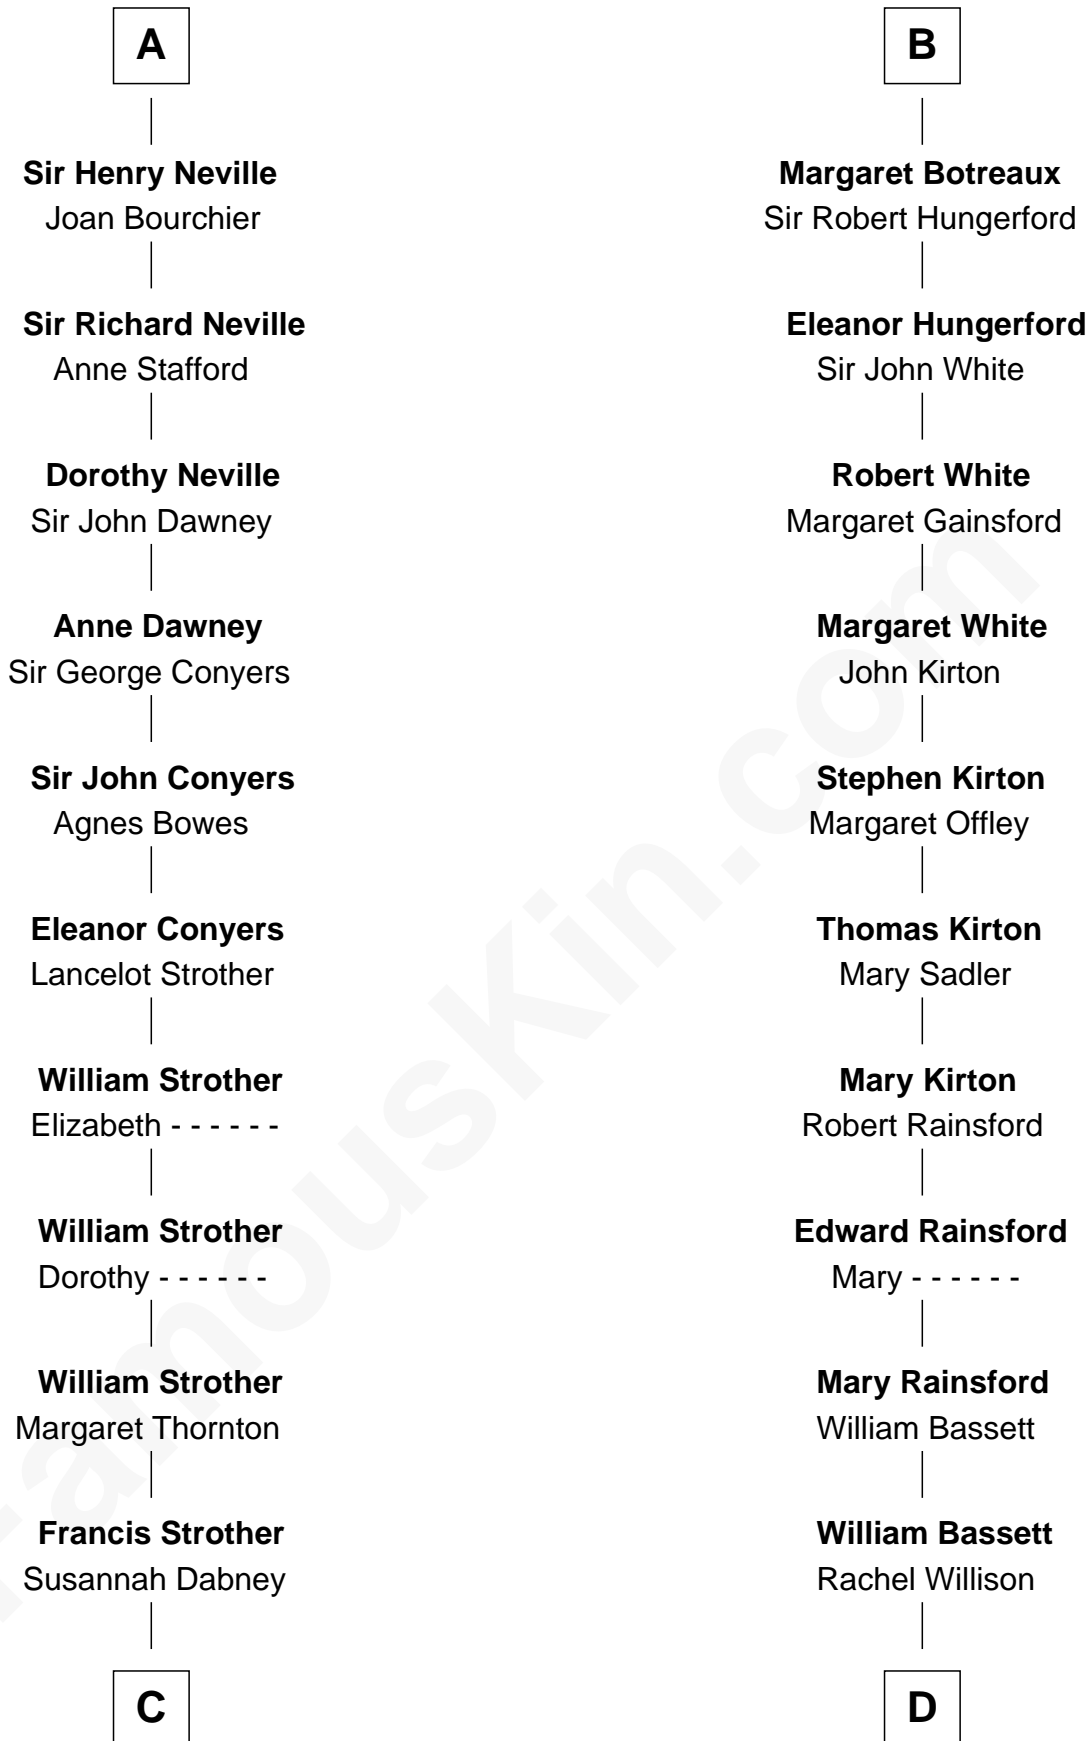

FamousKin.com
Relationship Chart of
Zachary Taylor
12th U.S. President

19th cousin 2 times removed of
Sir Charles Tupper
6th Prime Minister of Canada

C

William Strother

Sarah Bayly

Sarah Dabney Strother

Col. Richard Taylor

Zachary Taylor

12th U.S. President

D

William Bassett

Abigail Bourne

Mary Bassett

Eliakim Tupper

Charles Tupper

Elizabeth West

Rev. Charles Tupper

Miriam Lockhart

Sir Charles Tupper

6th Prime Minister of Canada