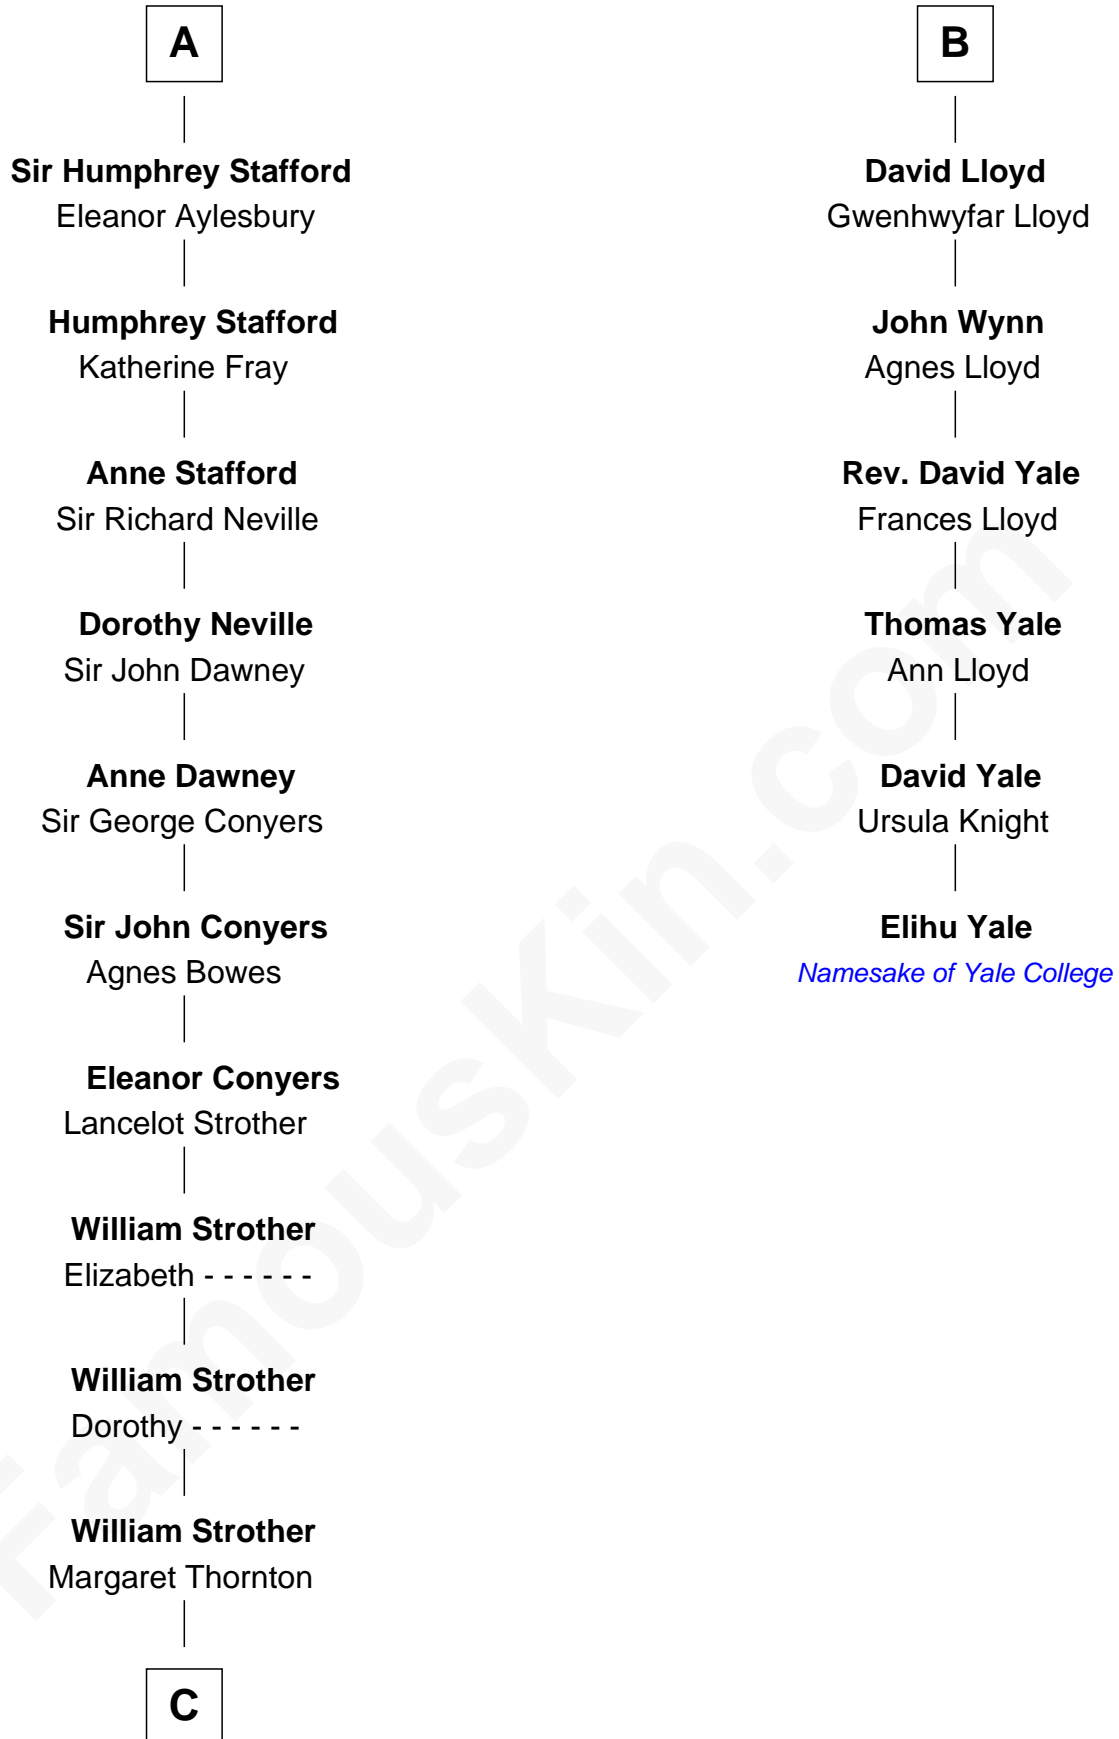

**FamousKin.com**  
**Relationship Chart of**  
**Zachary Taylor**  
*12th U.S. President*

**12th cousin 8 times removed of**

**Elihu Yale**  
*Benefactor and Namesake of Yale College*

**C**

Francis Strother  
Susannah Dabney

William Strother  
Sarah Bayly

Sarah Dabney Strother  
Col. Richard Taylor

Zachary Taylor  
*12th U.S. President*

FamousKin.com