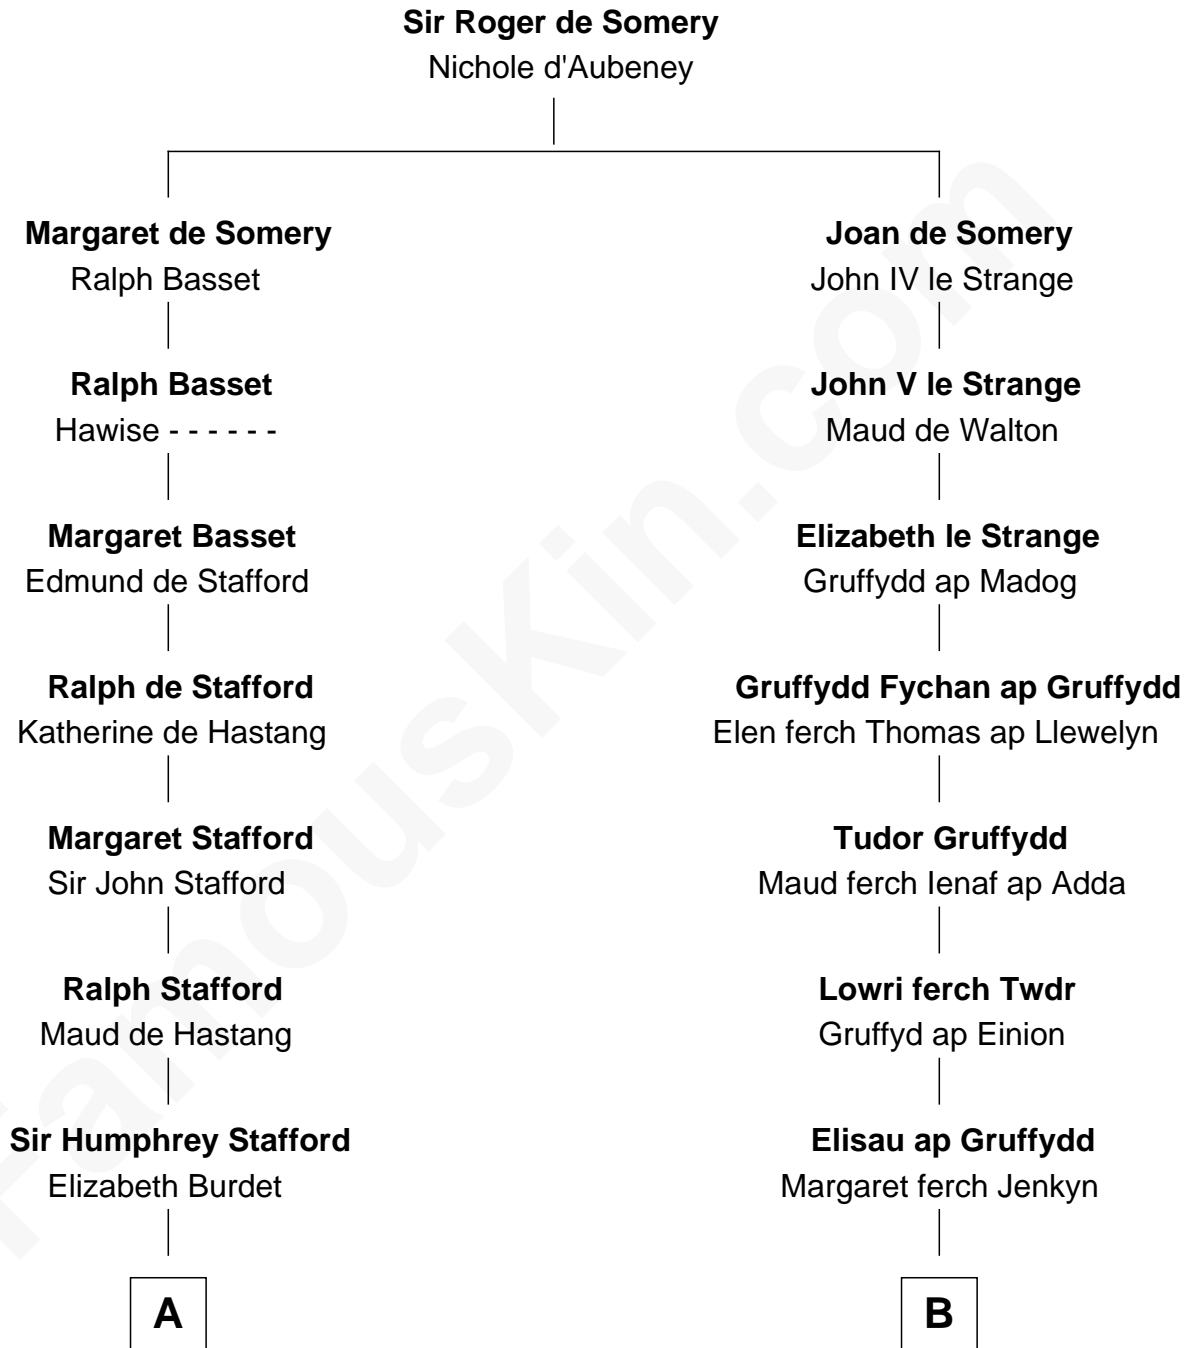

**FamousKin.com**  
**Relationship Chart of**  
**Zachary Taylor**  
*12th U.S. President*

**12th cousin 8 times removed of**

**Elihu Yale**  
*Benefactor and Namesake of Yale College*

**C**

Francis Strother  
Susannah Dabney

William Strother  
Sarah Bayly

Sarah Dabney Strother  
Col. Richard Taylor

Zachary Taylor  
*12th U.S. President*

FamousKin.com