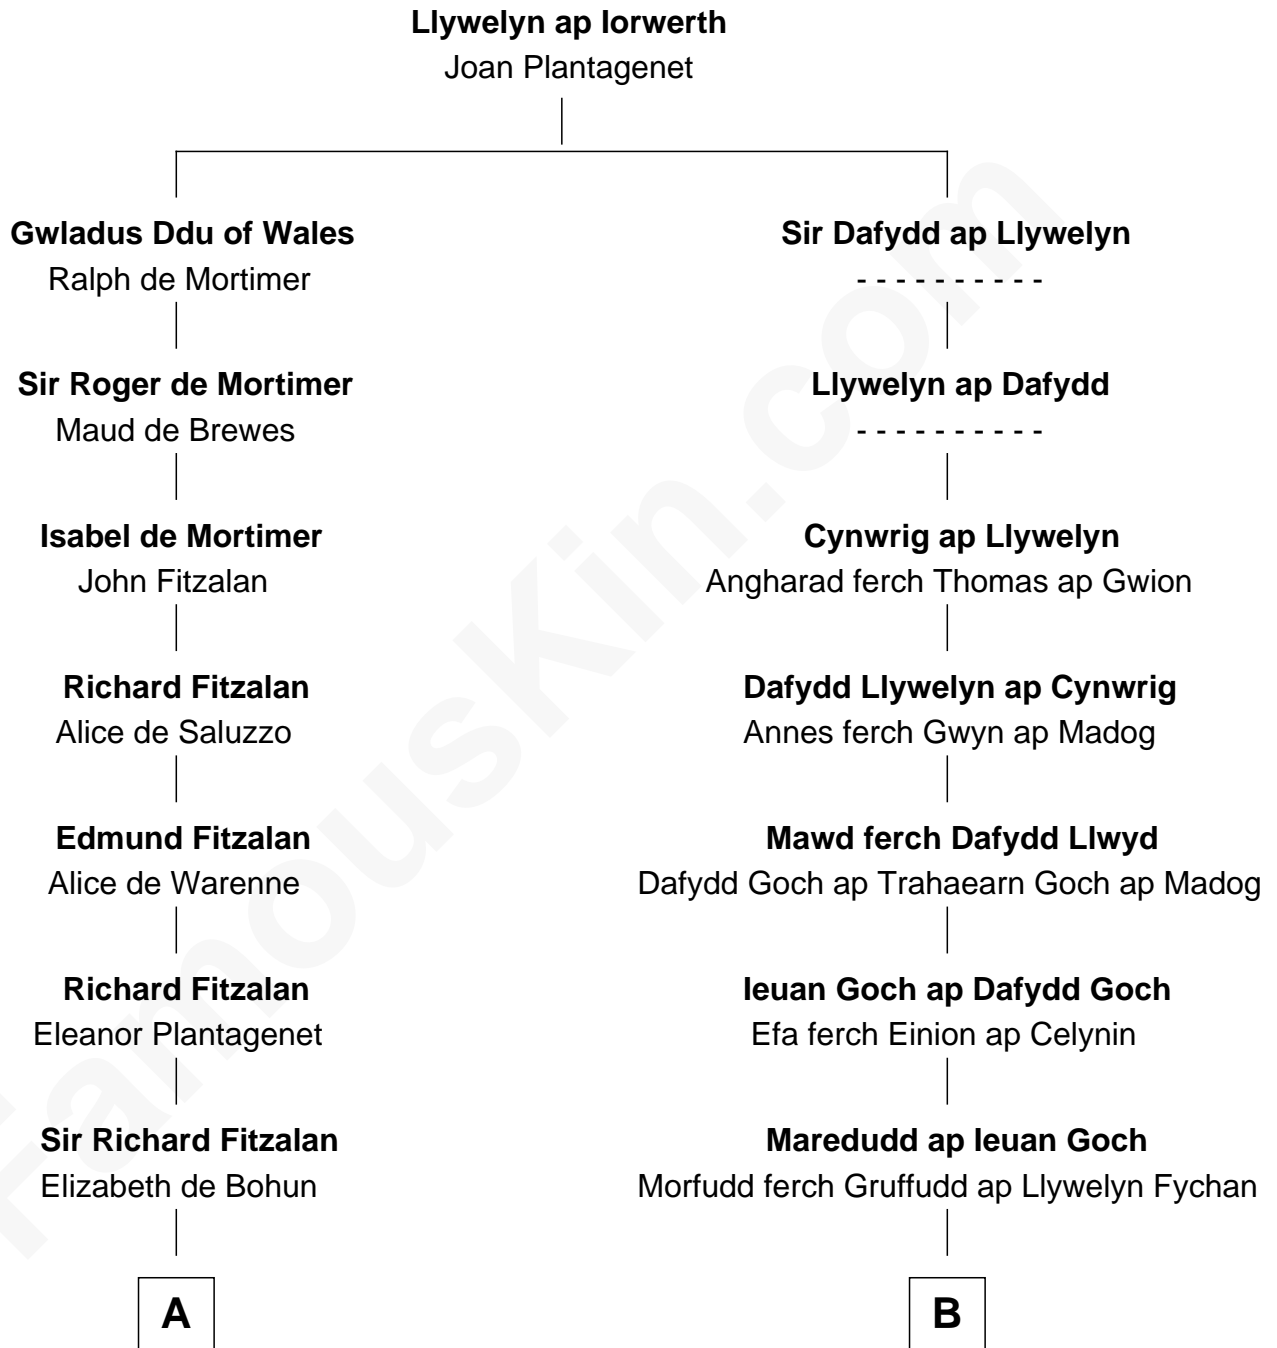

FamousKin.com
Relationship Chart of
Zachary Taylor
12th U.S. President

16th cousin 5 times removed of

Elihu Yale
Benefactor and Namesake of Yale College

C

—
Margaret Thornton

William Strother

—
Francis Strother

Susannah Dabney

—
William Strother

Sarah Bayly

—
Sarah Dabney Strother

Col. Richard Taylor

—
Zachary Taylor

12th U.S. President

FamousKin.com