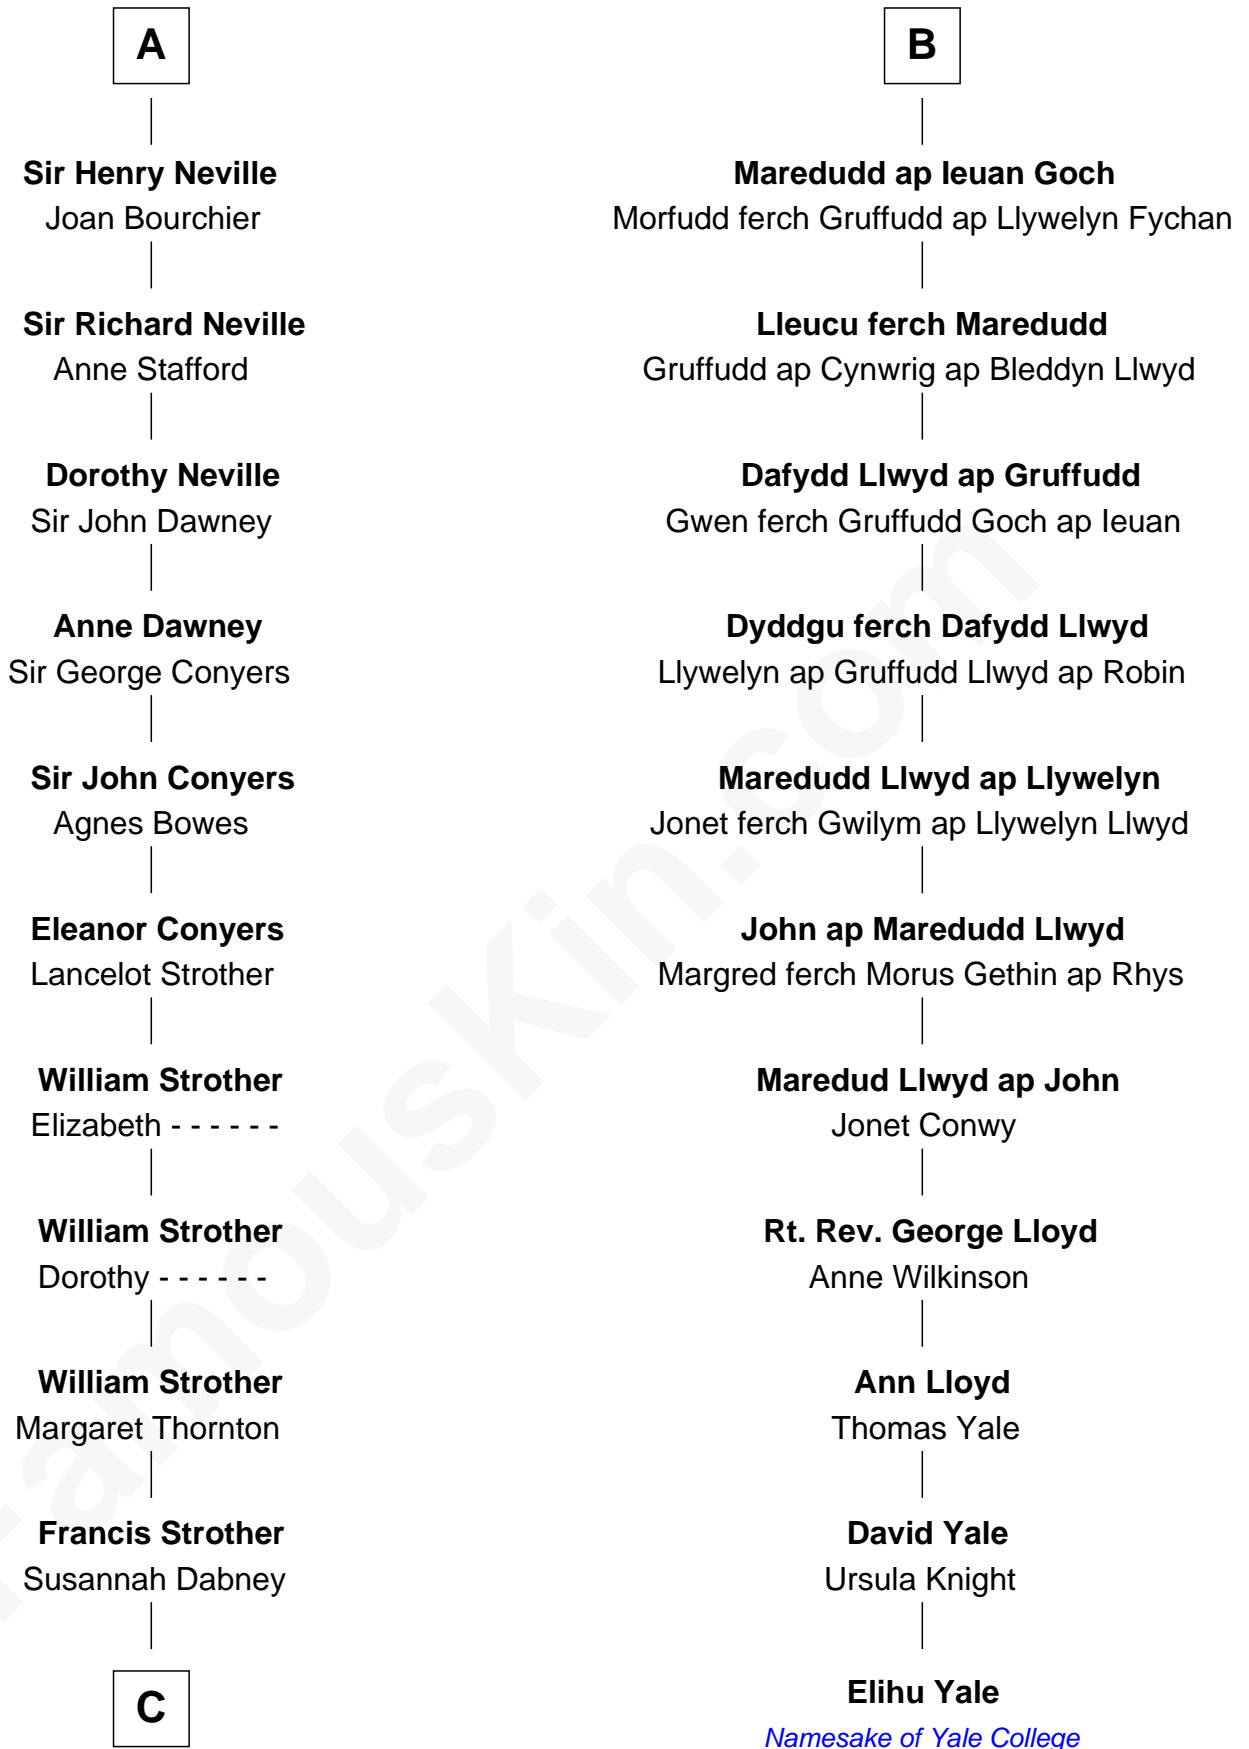

FamousKin.com
Relationship Chart of
Zachary Taylor
12th U.S. President

17th cousin 2 times removed of

Elihu Yale
Benefactor and Namesake of Yale College

C

William Strother

Sarah Bayly

Sarah Dabney Strother

Col. Richard Taylor

Zachary Taylor

12th U.S. President

FamousKin.com