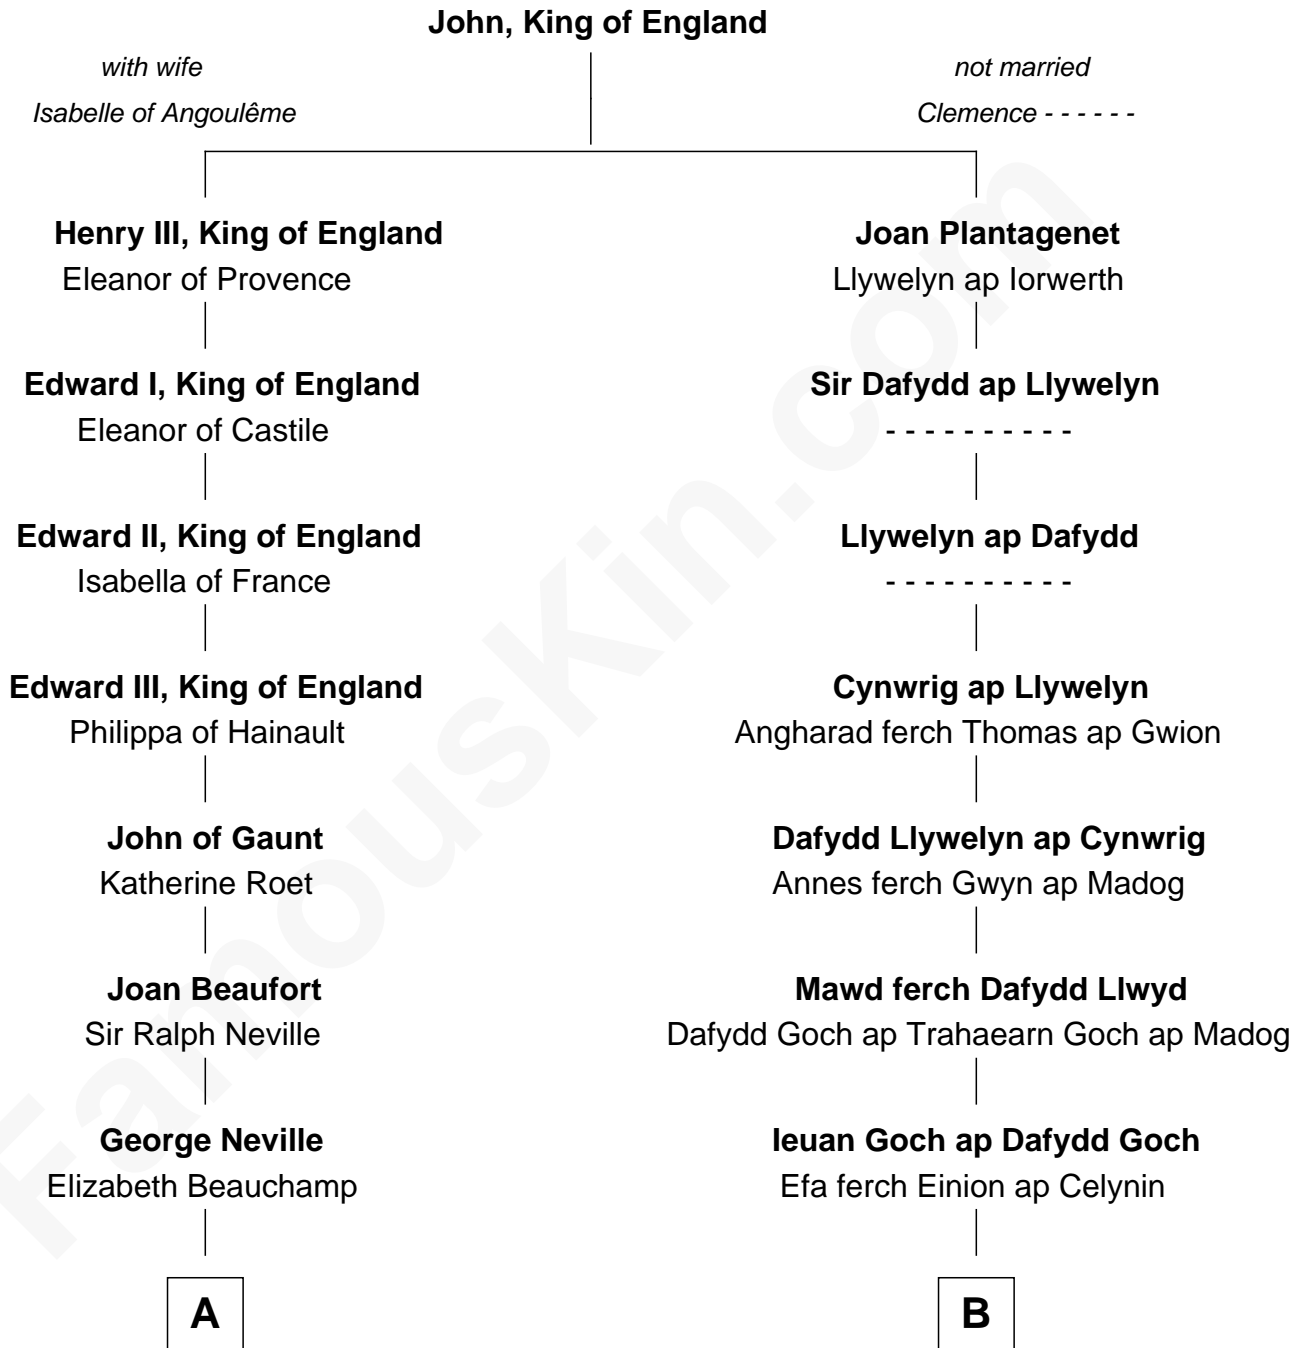

FamousKin.com
Relationship Chart of
Zachary Taylor
12th U.S. President

17th cousin 2 times removed of

Elihu Yale
Benefactor and Namesake of Yale College

C

William Strother

Sarah Bayly

Sarah Dabney Strother

Col. Richard Taylor

Zachary Taylor

12th U.S. President

FamousKin.com