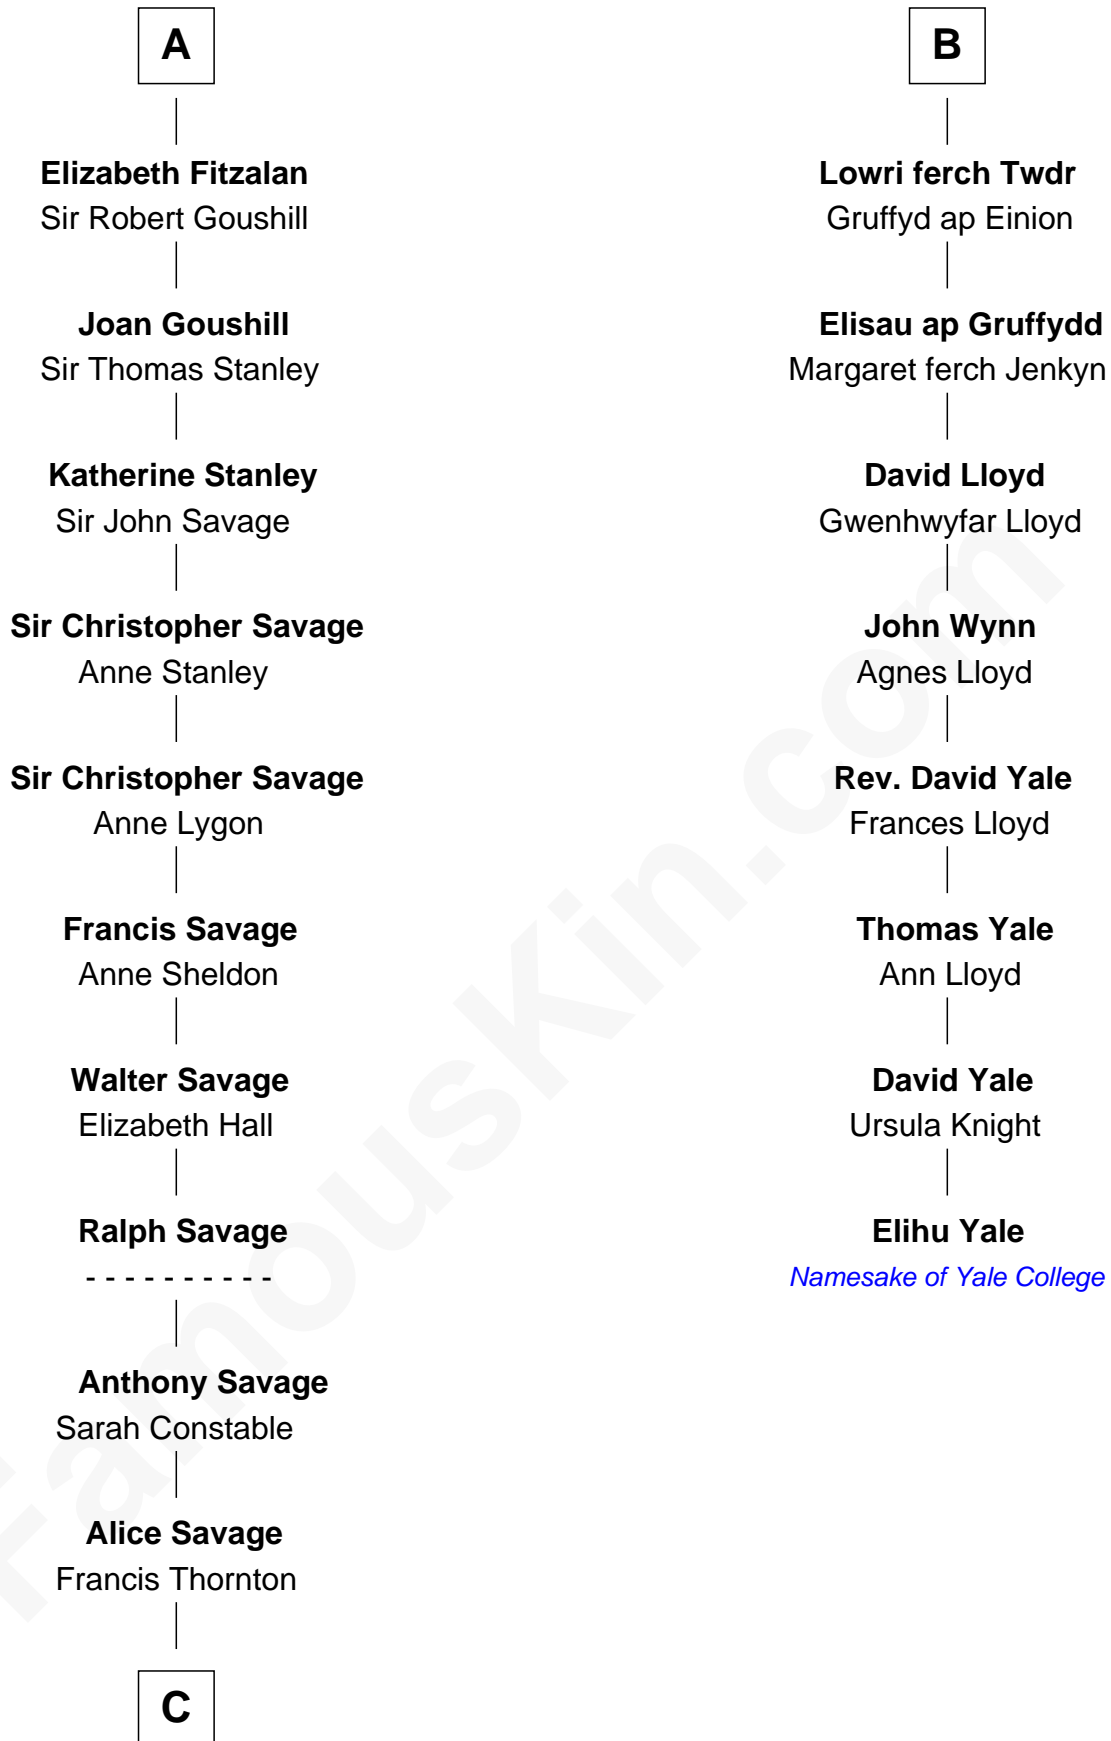

**FamousKin.com**  
**Relationship Chart of**  
**Zachary Taylor**  
*12th U.S. President*

**14th cousin 7 times removed of**

**Elihu Yale**  
*Benefactor and Namesake of Yale College*

**C**

—  
**Margaret Thornton**

William Strother

—  
**Francis Strother**

Susannah Dabney

—  
**William Strother**

Sarah Bayly

—  
**Sarah Dabney Strother**

Col. Richard Taylor

—  
**Zachary Taylor**

*12th U.S. President*

FamousKin.com