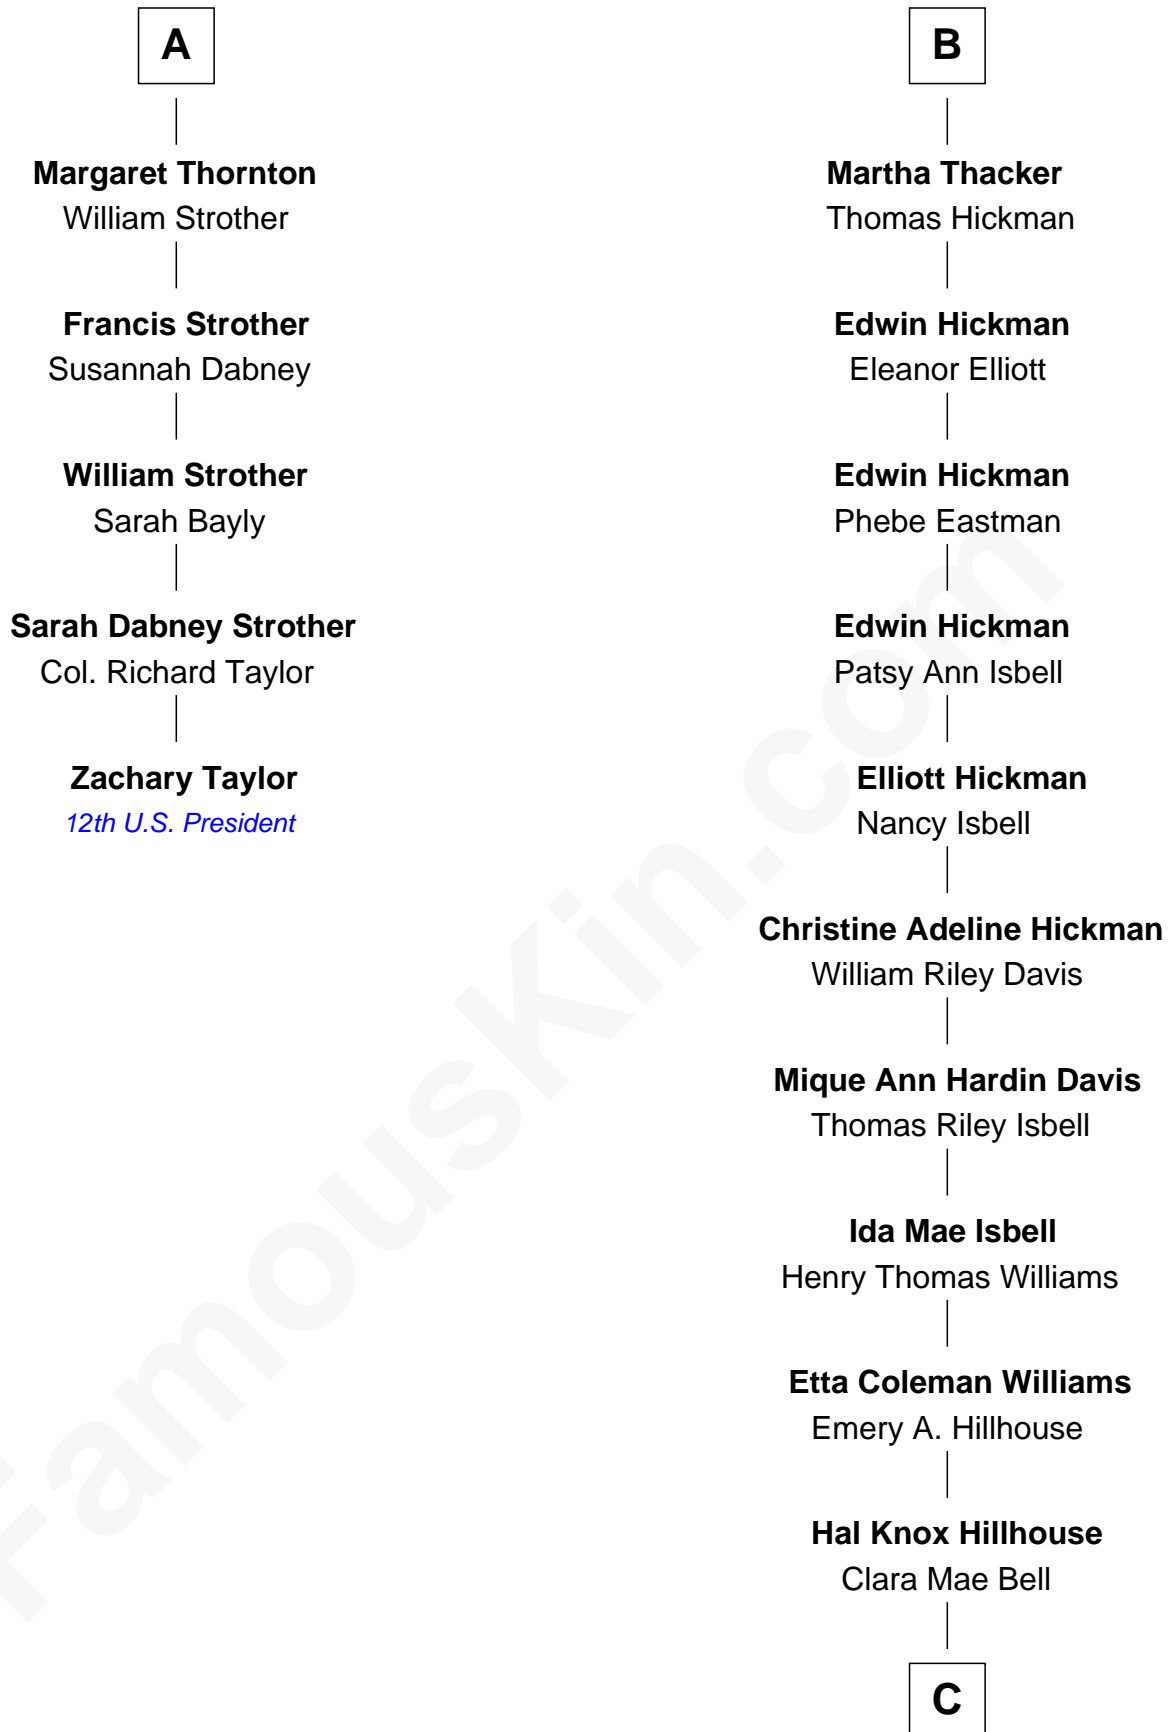

**FamousKin.com**  
**Relationship Chart of**  
**Zachary Taylor**  
*12th U.S. President*

11th cousin 7 times removed of

**Brad Pitt**  
*Movie Actor*

**C**

**Jane Etta Hillhouse**

William Alvin Pitt

**Brad Pitt**