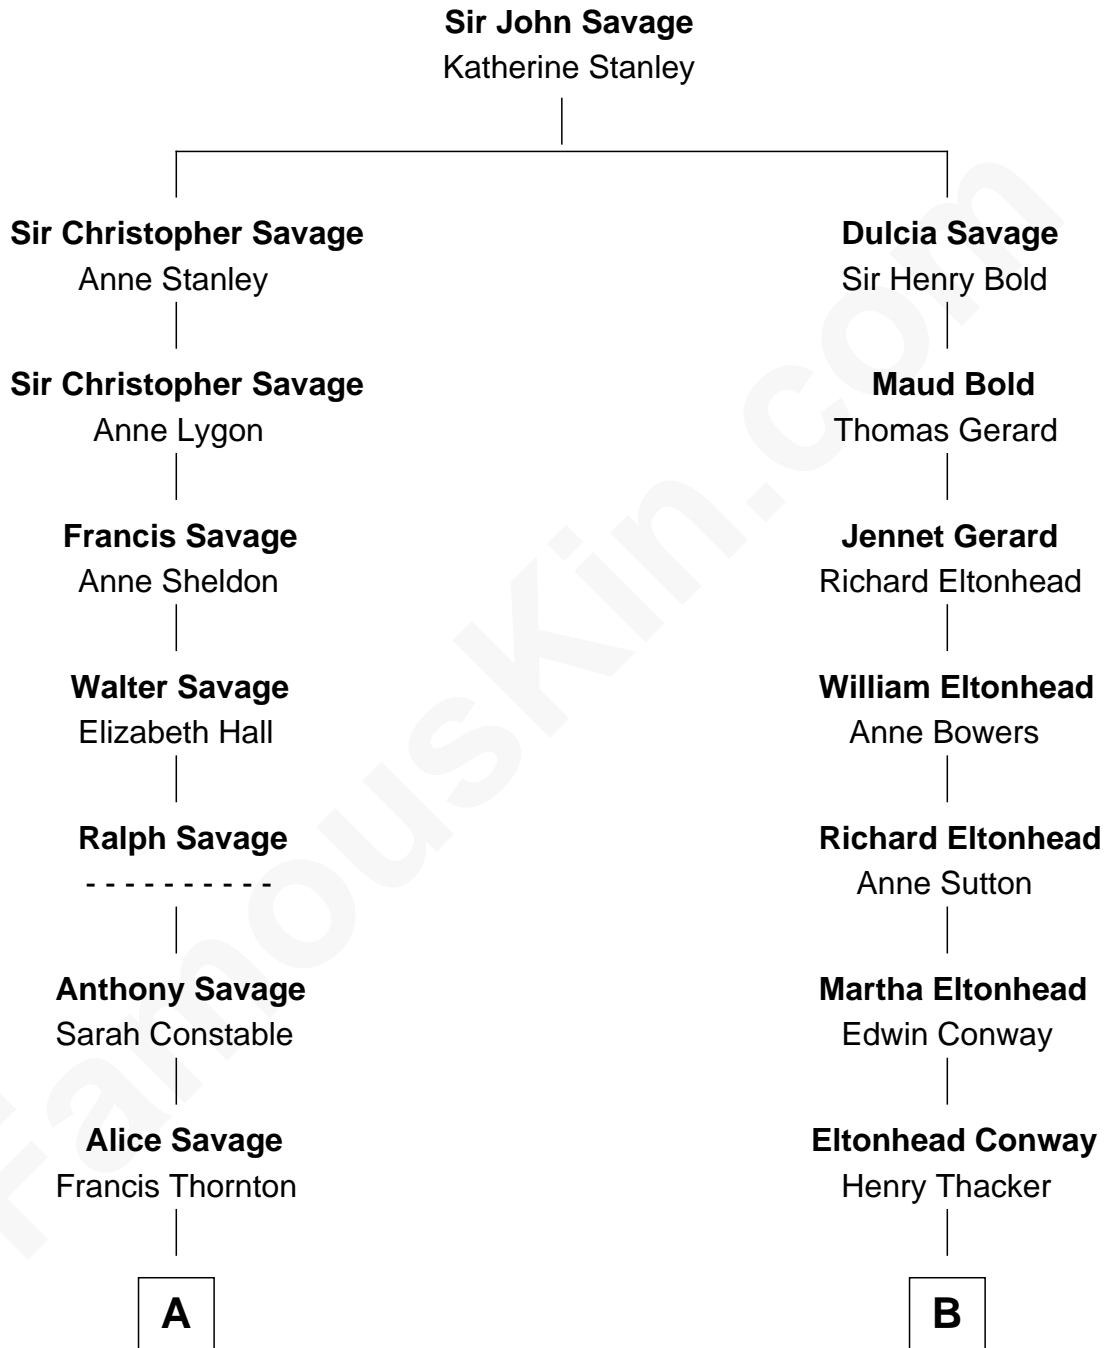

**FamousKin.com**  
**Relationship Chart of**  
**Zachary Taylor**  
*12th U.S. President*

11th cousin 7 times removed of

**Brad Pitt**  
*Movie Actor*

**C**

**Jane Etta Hillhouse**

William Alvin Pitt

**Brad Pitt**

*Movie Actor*

FamousKin.com