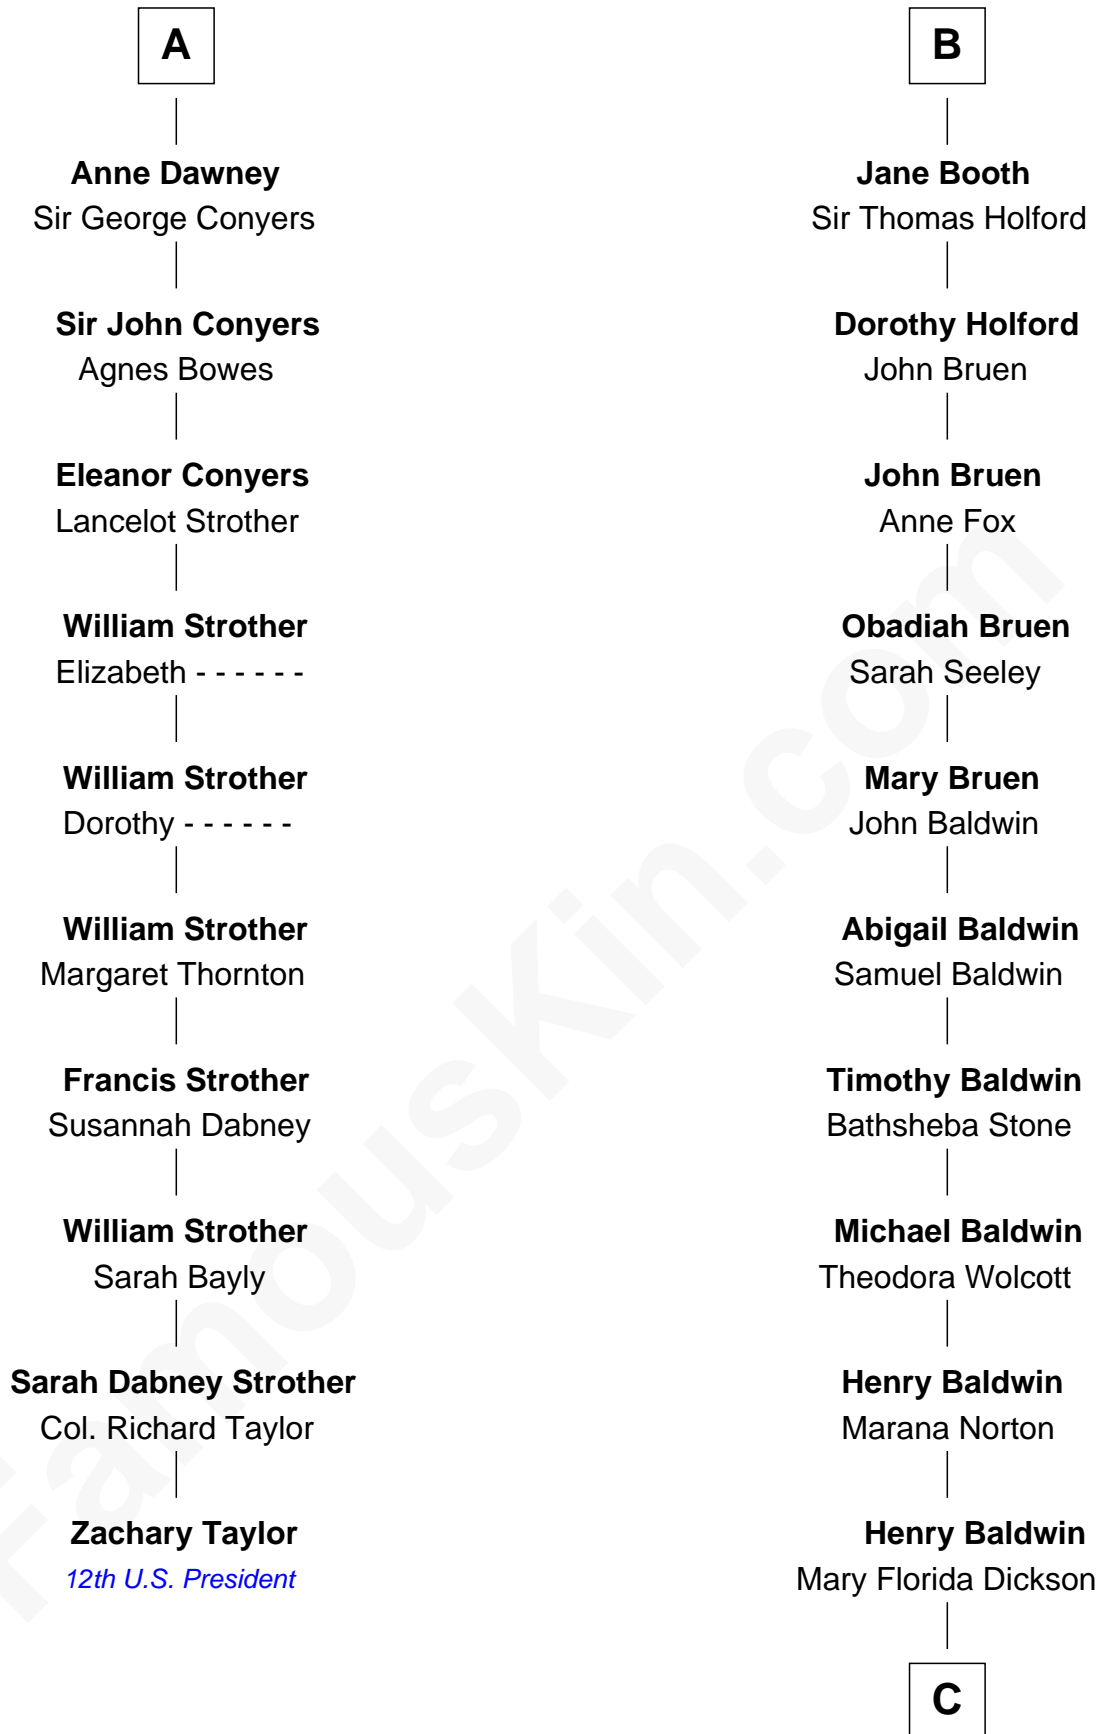

FamousKin.com
Relationship Chart of
Zachary Taylor
12th U.S. President

16th cousin 5 times removed of
Christopher Reeve
Movie Actor

Katherine de Hastang
 Ralph de Stafford

C

Henry Baldwin

Katherine Irving Dayton

Margaretta Willis Baldwin

Augustus Henry Reeve

Richard Henry Reeve

Anne Conrad D'Olier

Franklin D'Olier Reeve

Barbara Pitney Lamb

Christopher Reeve

Movie Actor