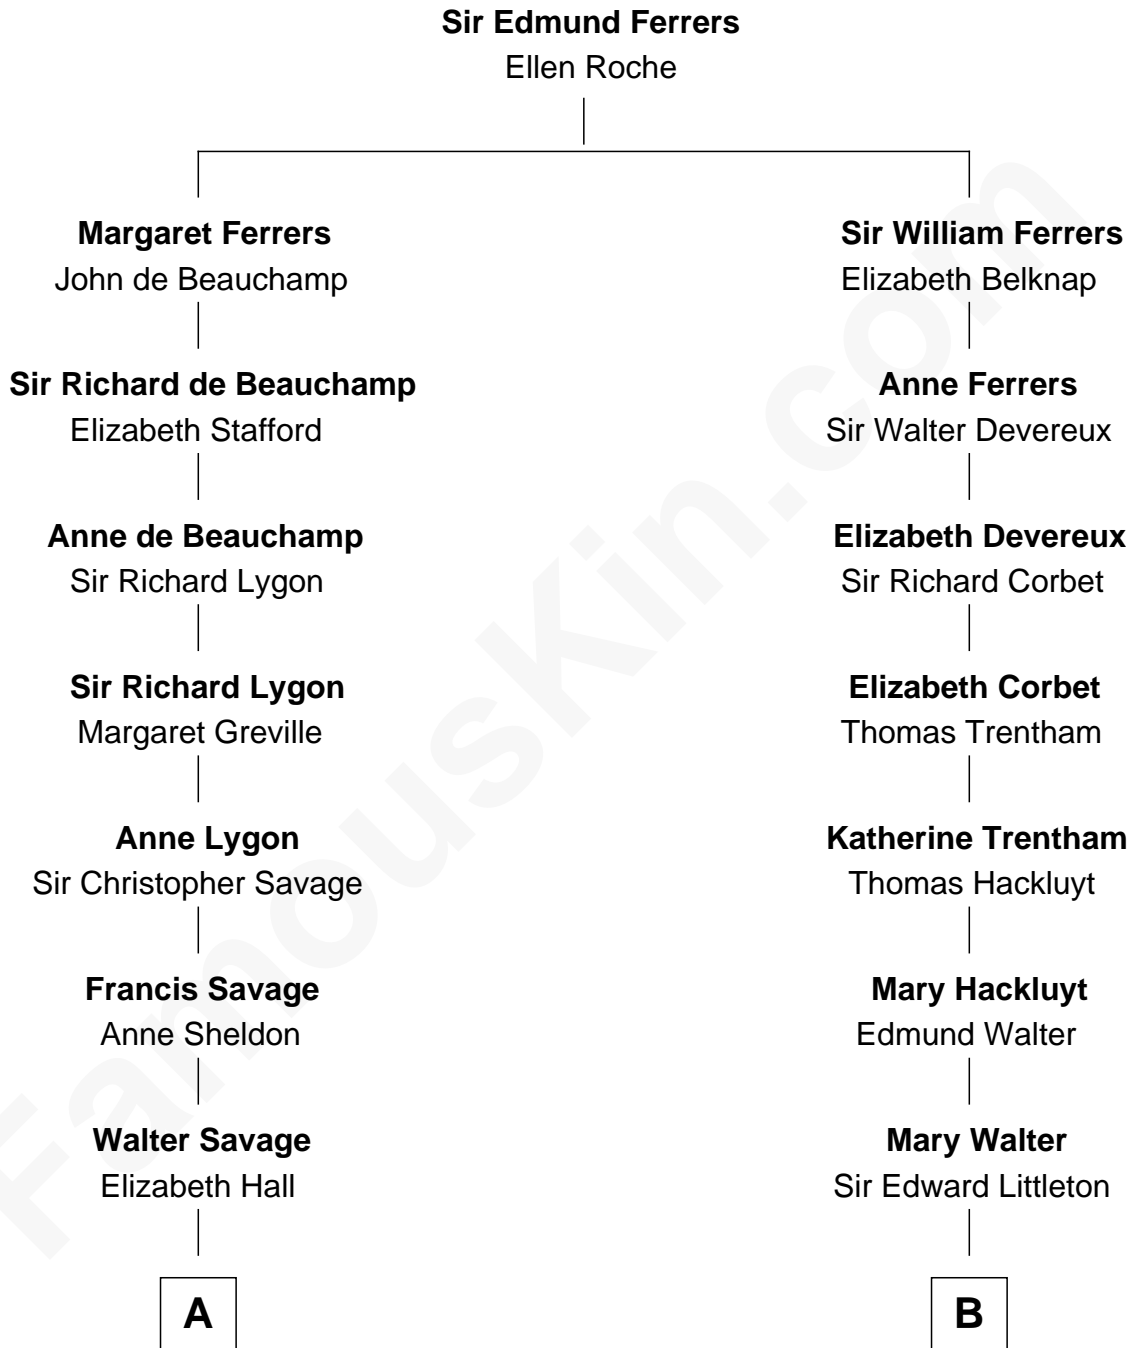

FamousKin.com
Relationship Chart of
Zachary Taylor
12th U.S. President

14th cousin 4 times removed of
Christopher Reeve
Movie Actor

C

Franklin D'Olier Reeve
Barbara Pitney Lamb

Christopher Reeve
Movie Actor

FamousKin.com