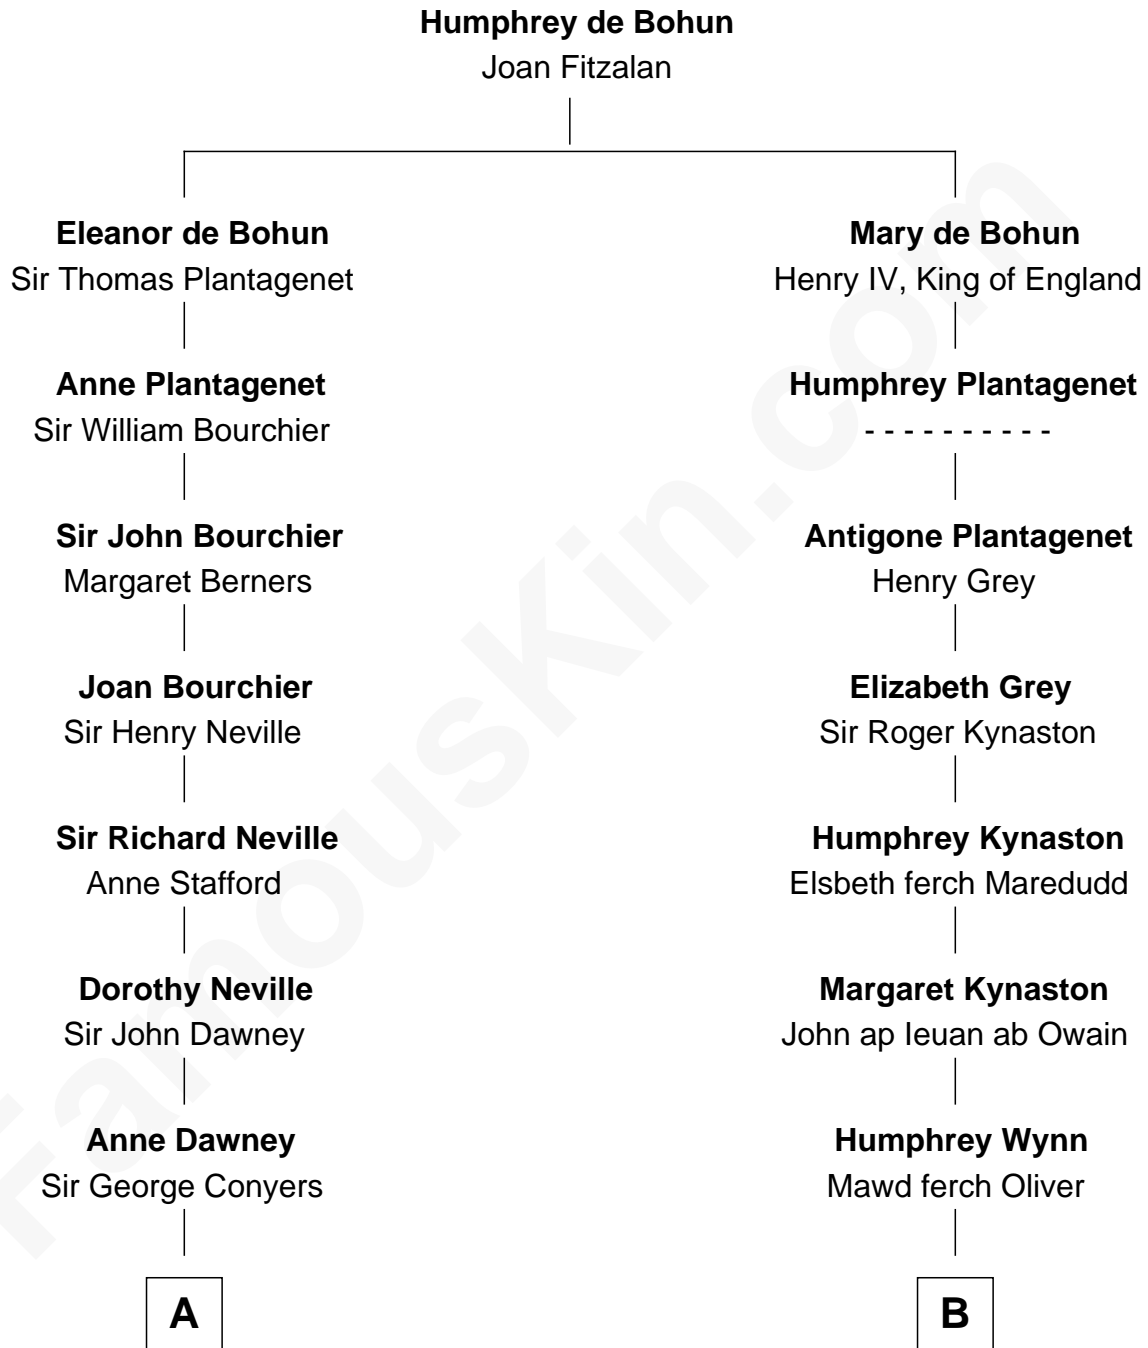

FamousKin.com
Relationship Chart of
Zachary Taylor
12th U.S. President

15th cousin 4 times removed of
Christopher Reeve
Movie Actor

C

Richard Henry Reeve

Anne Conrad D'Olier

Franklin D'Olier Reeve

Barbara Pitney Lamb