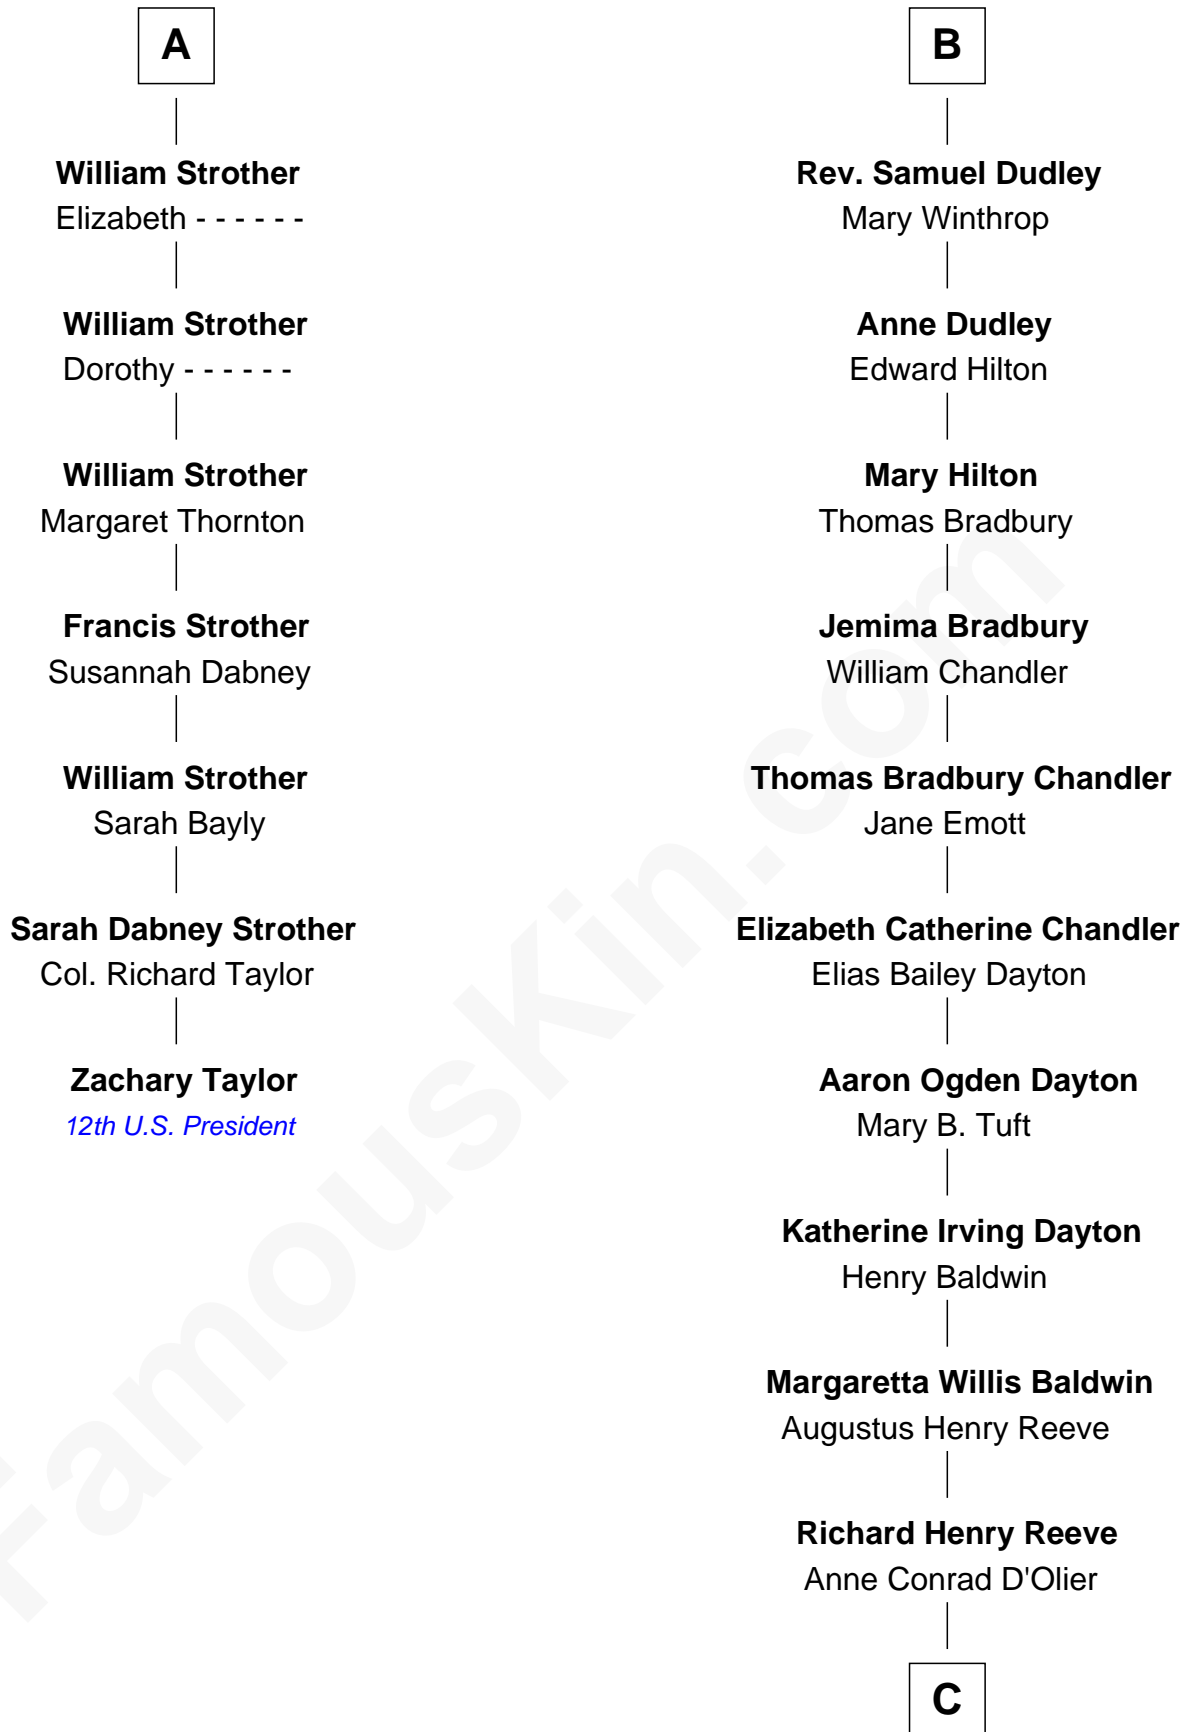

FamousKin.com
Relationship Chart of
Zachary Taylor
12th U.S. President

13th cousin 5 times removed of
Christopher Reeve
Movie Actor

C

Franklin D'Olier Reeve

Barbara Pitney Lamb

Christopher Reeve

Movie Actor

FamousKin.com