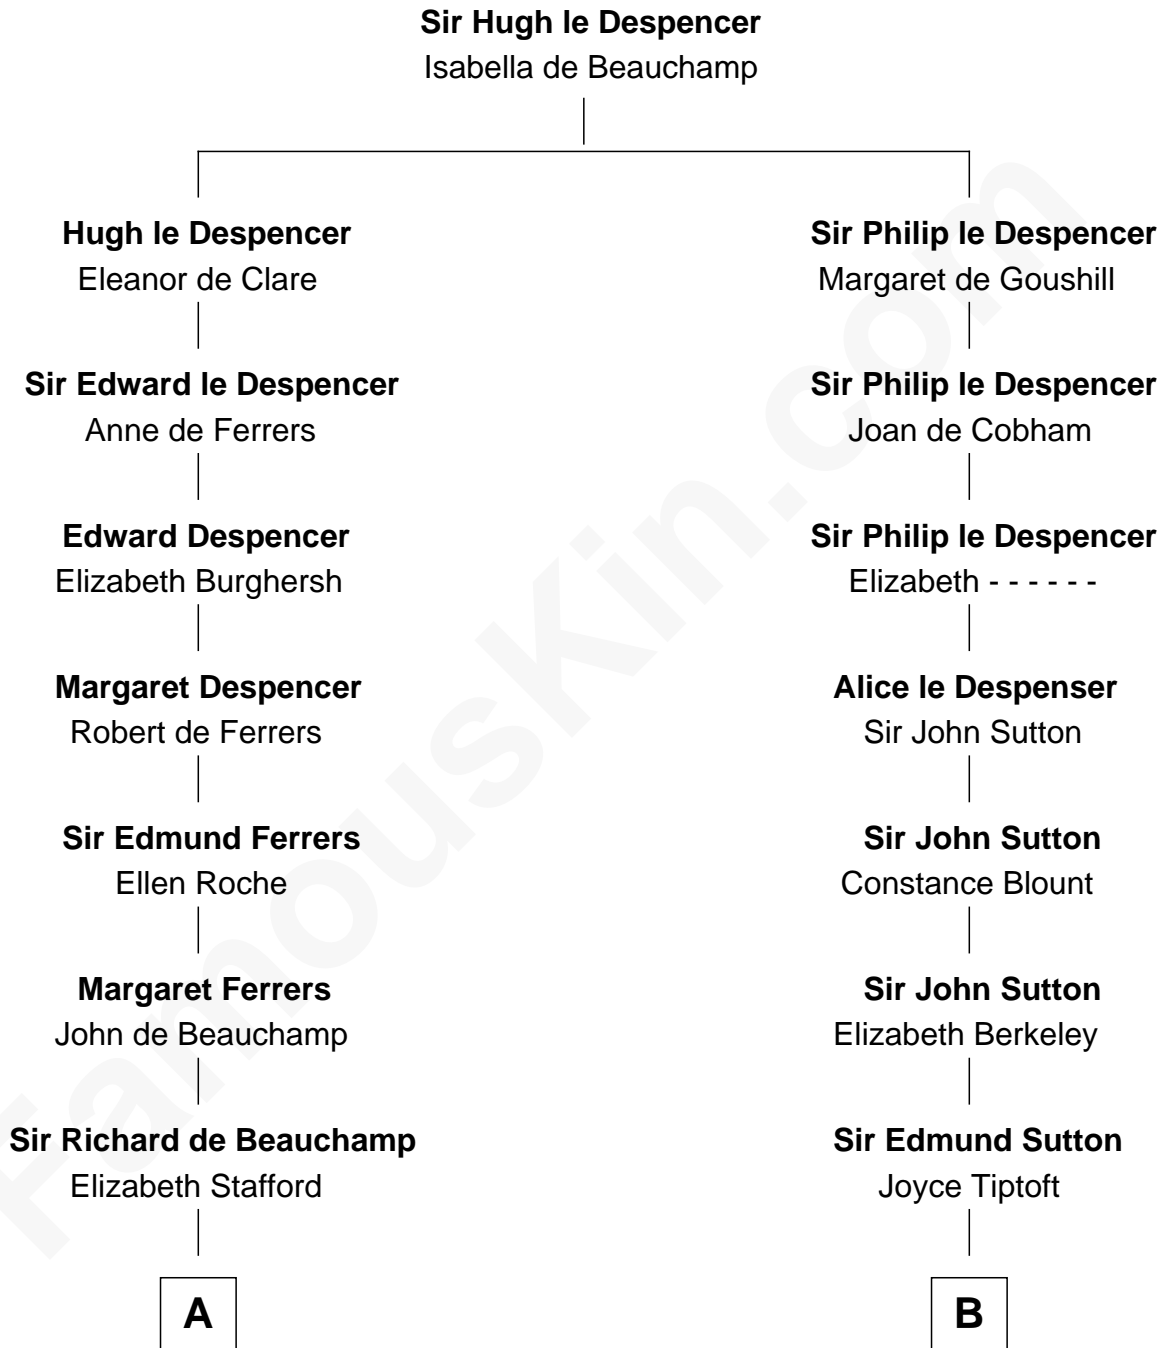

FamousKin.com

Relationship Chart of

Zachary Taylor
12th U.S. President

19th cousin of

Colonel Robert Gould Shaw
U.S. Civil War leader of film "Glory" fame

C

William Strother

Sarah Bayly

Sarah Dabney Strother

Col. Richard Taylor

Zachary Taylor

12th U.S. President

D

Elizabeth Willard Parkman

Robert Gould Shaw

Francis George Shaw

Sarah Blake Sturgis

Colonel Robert Gould Shaw

Main character in film "Glory"

FamousKin.com