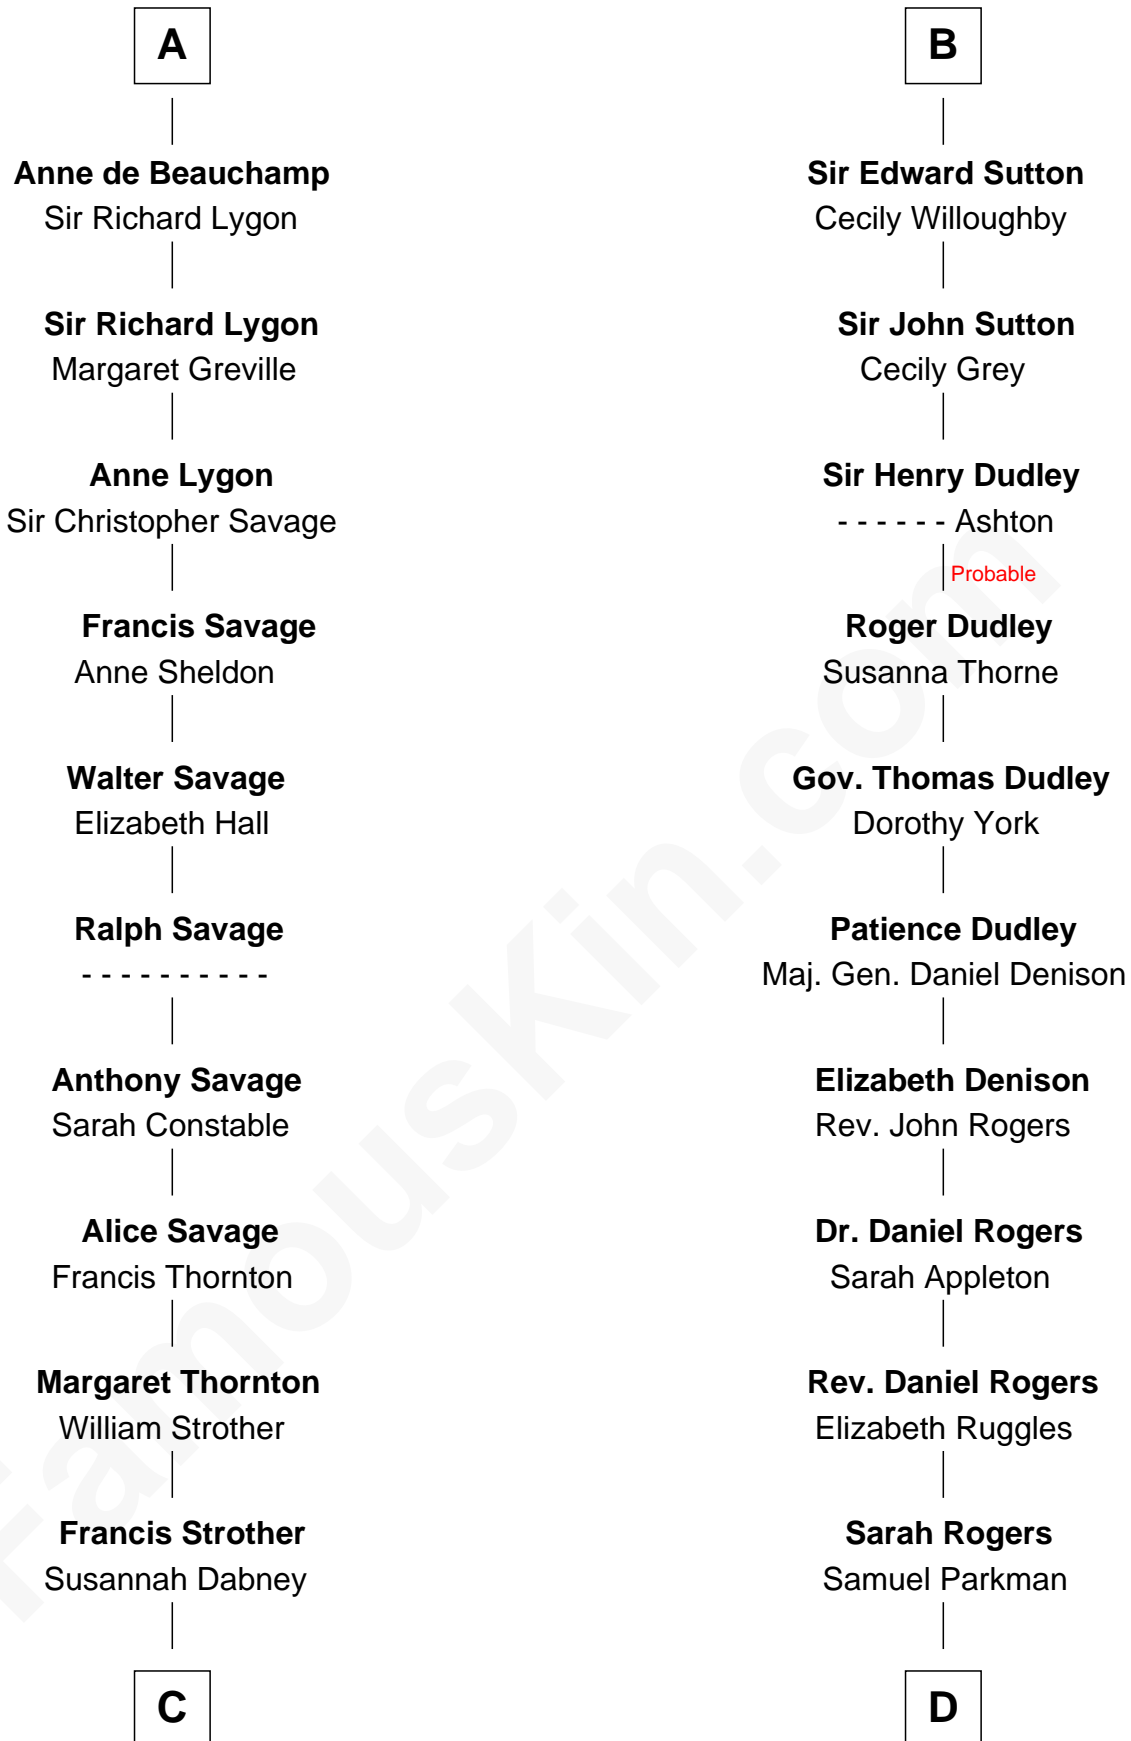

FamousKin.com

Relationship Chart of

Zachary Taylor
12th U.S. President

19th cousin of

Colonel Robert Gould Shaw
U.S. Civil War leader of film "Glory" fame

C

William Strother

Sarah Bayly

Sarah Dabney Strother

Col. Richard Taylor

Zachary Taylor

12th U.S. President

D

Elizabeth Willard Parkman

Robert Gould Shaw

Francis George Shaw

Sarah Blake Sturgis

Colonel Robert Gould Shaw

Main character in film "Glory"

FamousKin.com