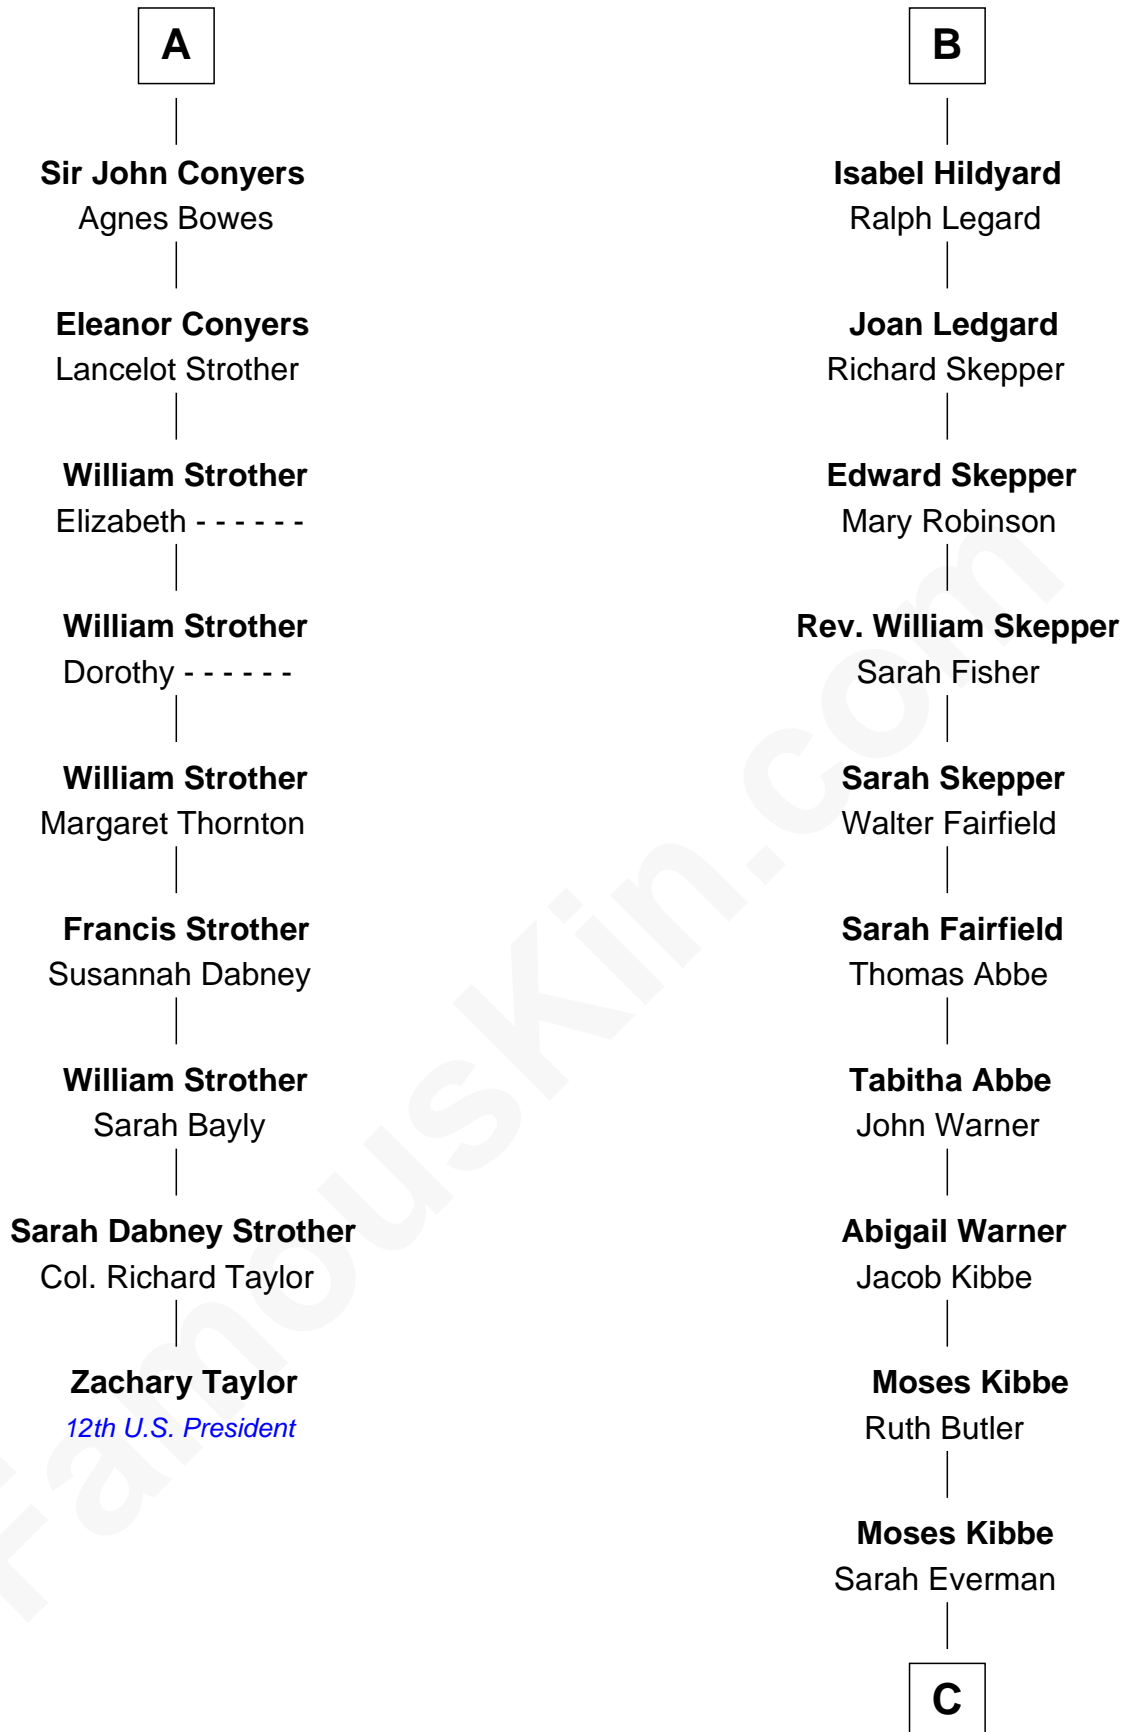

FamousKin.com
Relationship Chart of
Zachary Taylor
12th U.S. President

15th cousin 5 times removed of
Roy Rogers
Cowboy movie actor and singer

Edward III, King of England
 Philippa of Hainault

C

Jacintha Kibbe

William Womack

Archer Womack

Patricia Adeline Hatchett

Mattie M. Womack

Andrew E. Slye

Roy Rogers

Cowboy movie actor and singer