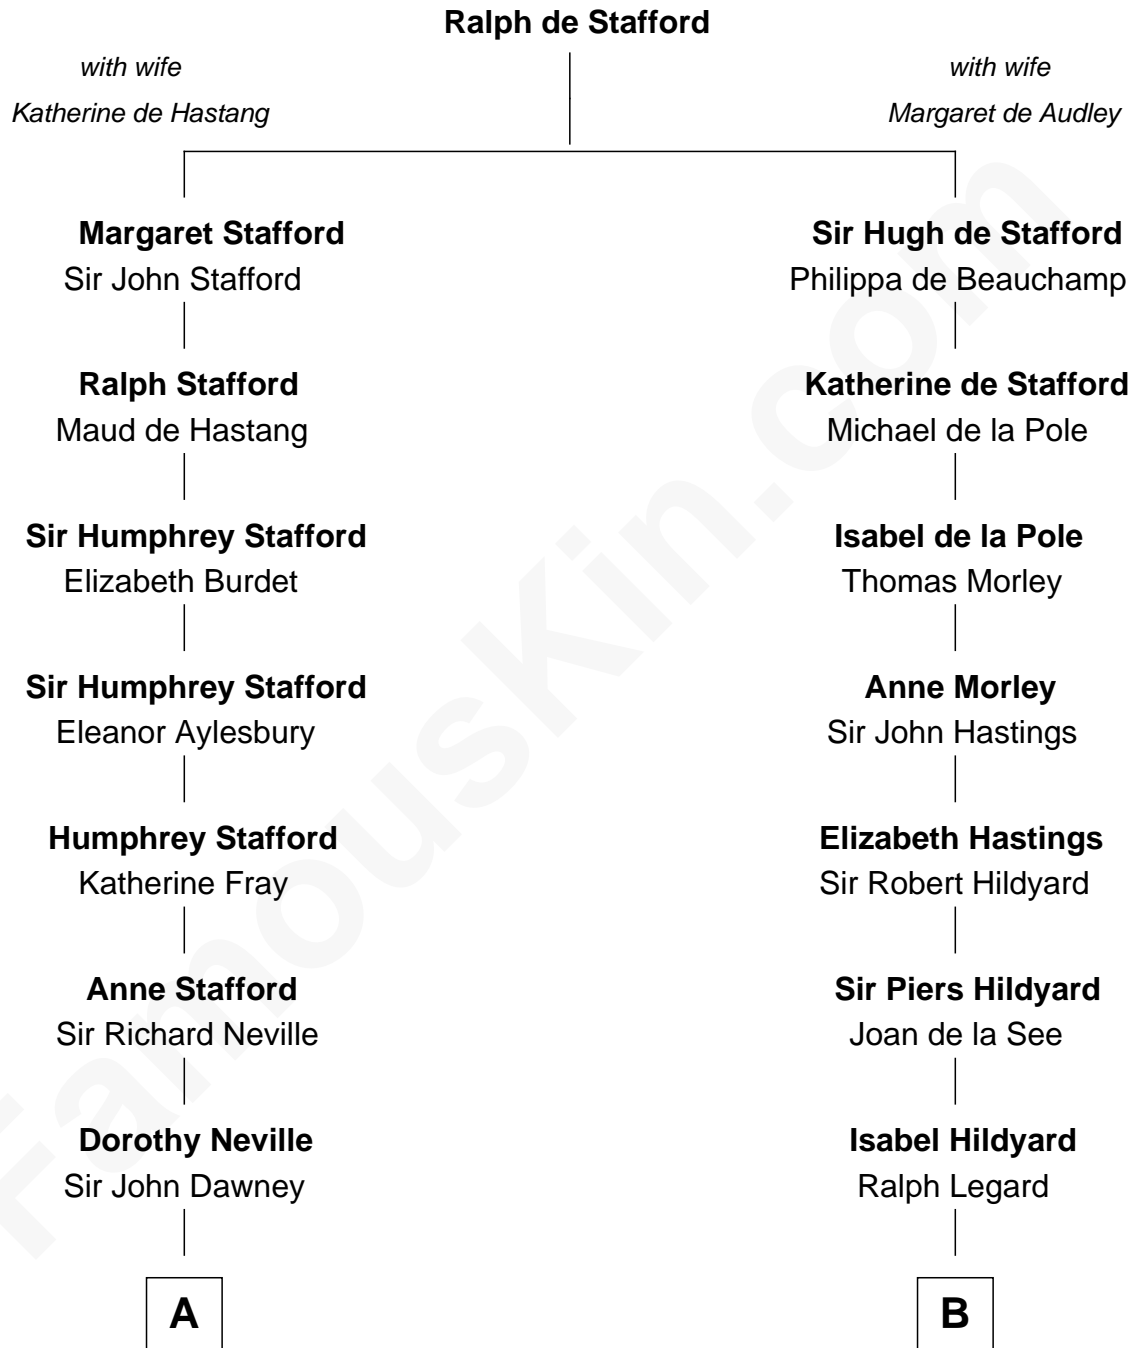

FamousKin.com
Relationship Chart of
Zachary Taylor
12th U.S. President

16th cousin 3 times removed of
Roy Rogers
Cowboy movie actor and singer

C

Archer Womack

Patricia Adeline Hatchett

Mattie M. Womack

Andrew E. Slye