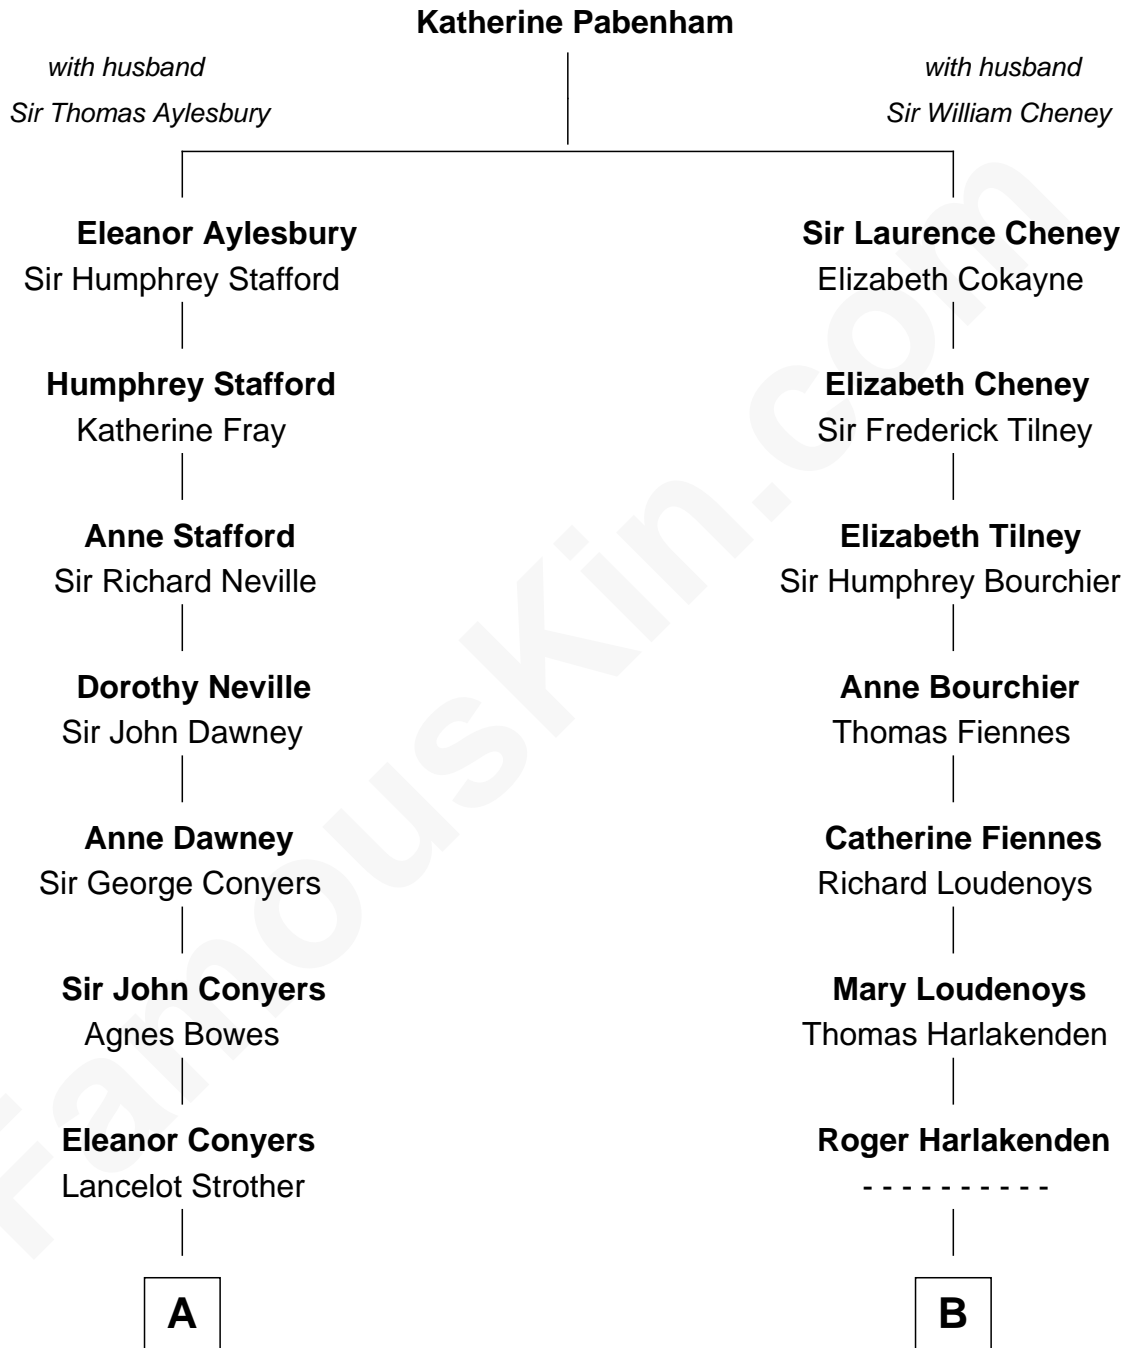

FamousKin.com

Relationship Chart of

Zachary Taylor

12th U.S. President

13th cousin 6 times removed of

Anne Baxter
Movie Actress

C

Frank Lloyd Wright
Catherine L. Tobin

Catherine Dorothy Wright
Kenneth Stuart Baxter

Anne Baxter
Movie Actress

FamousKin.com