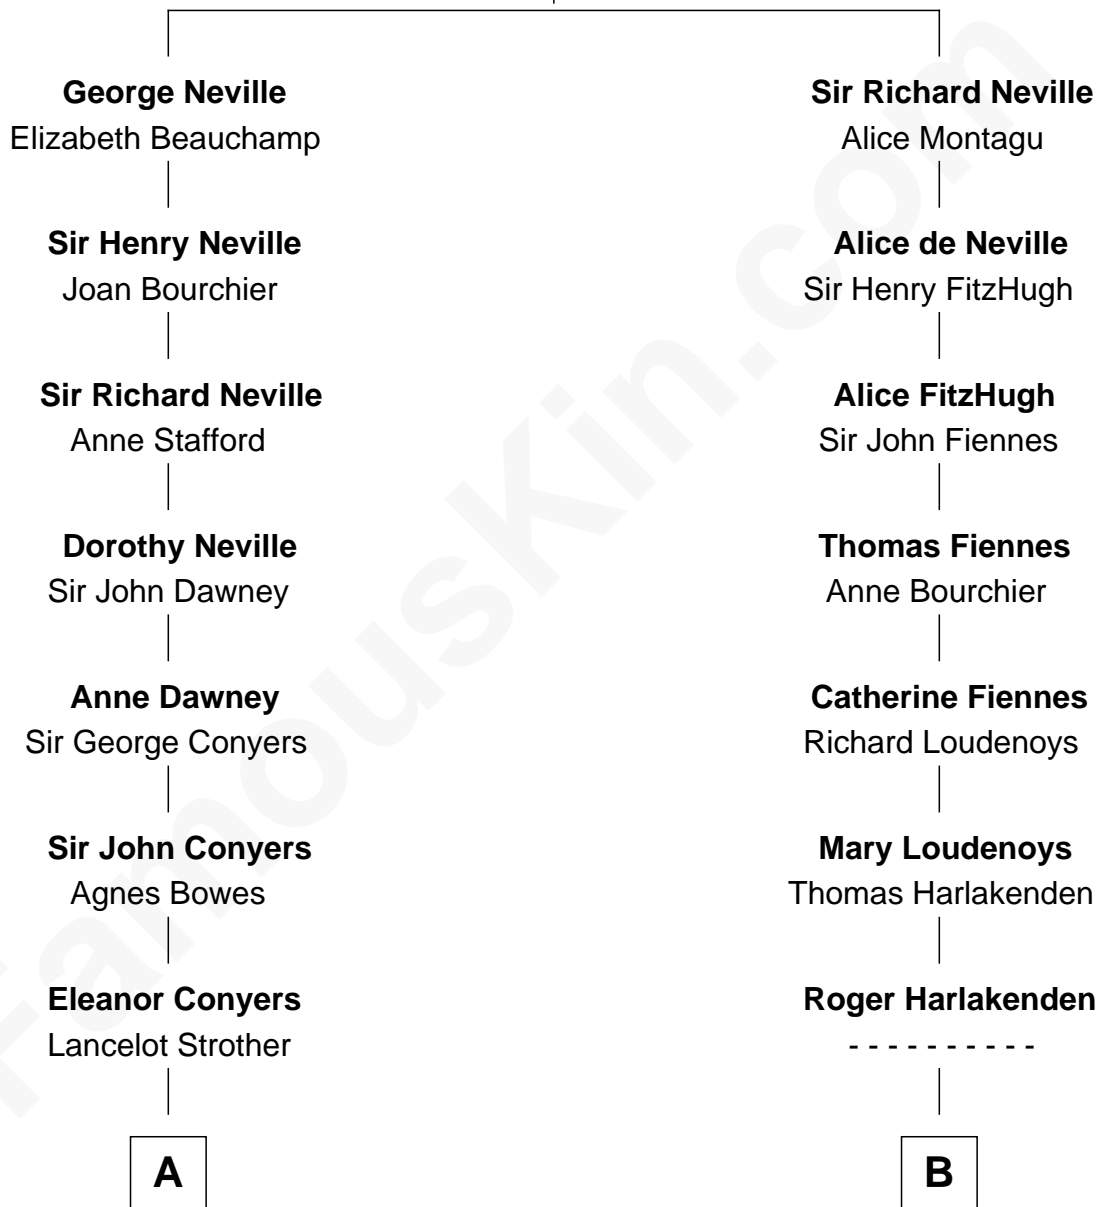

FamousKin.com
Relationship Chart of
Zachary Taylor
12th U.S. President

13th cousin 6 times removed of
Anne Baxter
Movie Actress

Sir Ralph Neville
 Joan Beaufort

C

Frank Lloyd Wright

Catherine L. Tobin

Catherine Dorothy Wright

Kenneth Stuart Baxter

Anne Baxter

Movie Actress

FamousKin.com