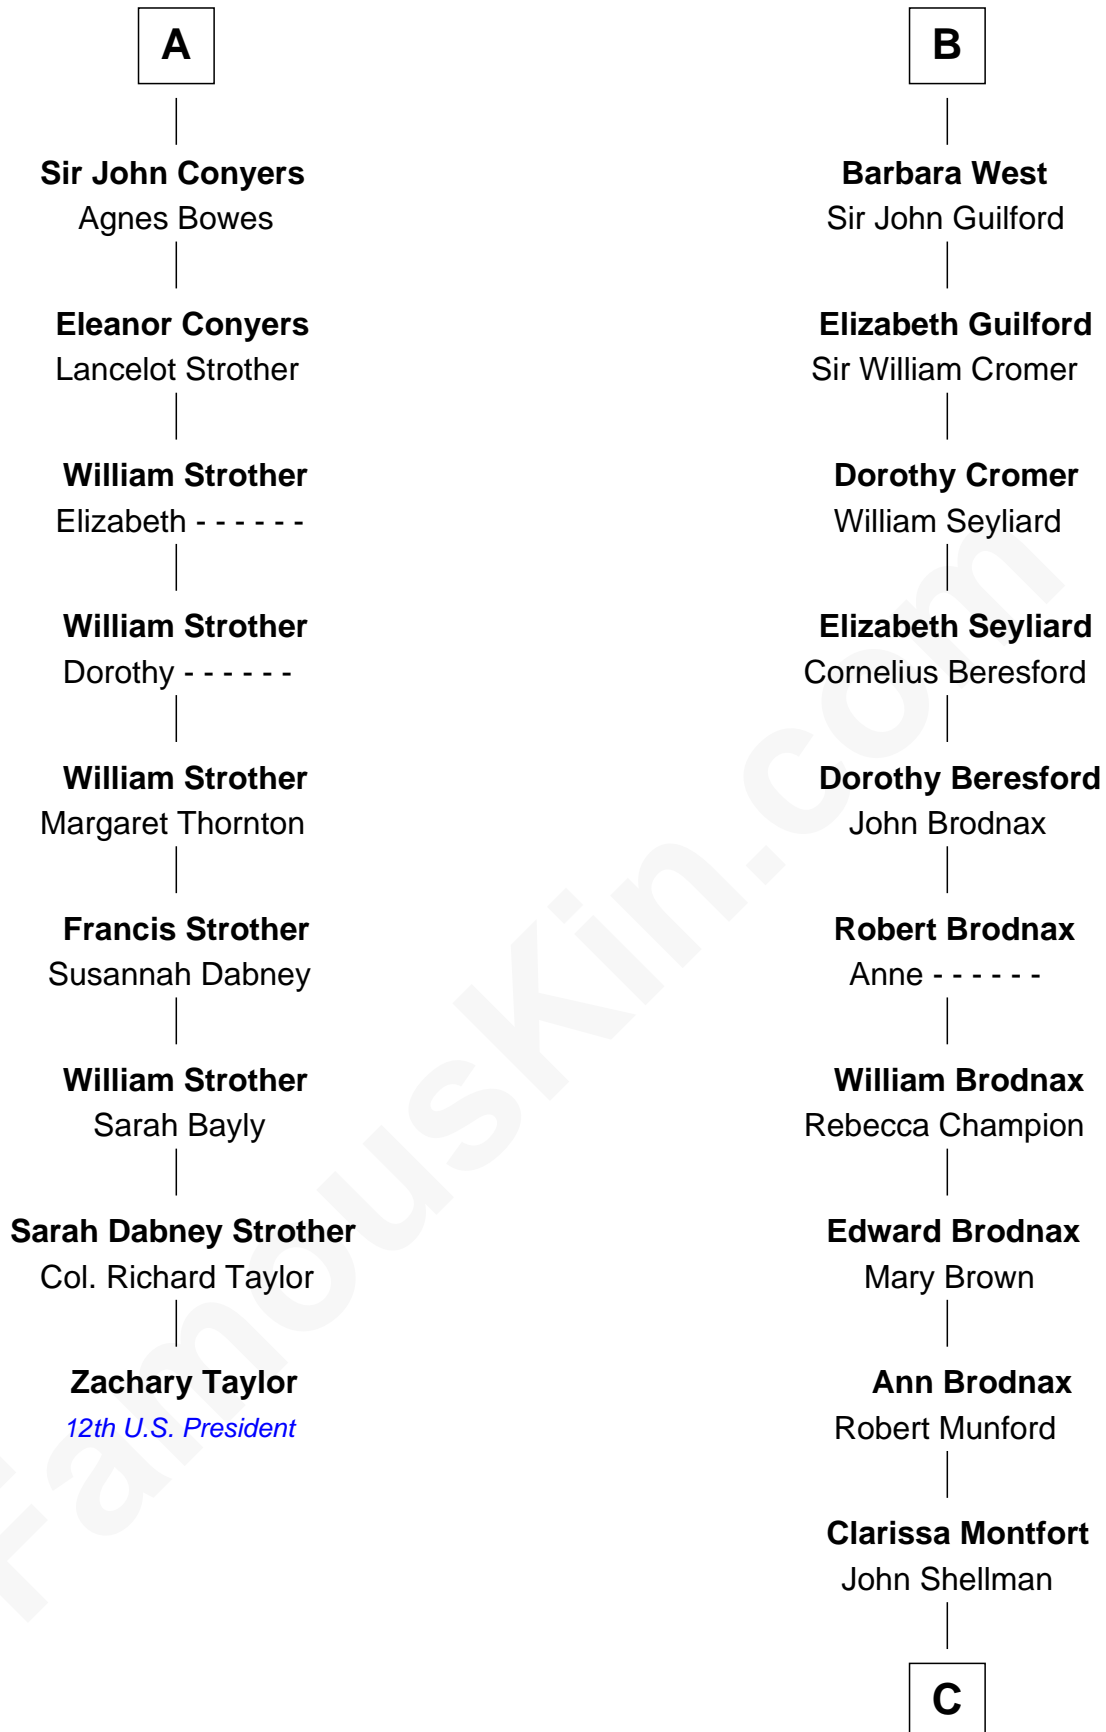

FamousKin.com
Relationship Chart of
Zachary Taylor
 12th U.S. President

15th cousin 6 times removed of
George H. W. Bush
 41st U.S. President

C

—
Susan Montfort Shellman

Samuel Howard Fay

—
Harriet Eleanor Fay

Rev. James Smith Bush

—
Samuel Prescott Bush

Flora Sheldon

—
Prescott Sheldon Bush

Dorothy Wear Walker

—
George H. W. Bush

41st U.S. President

FamousKin.com