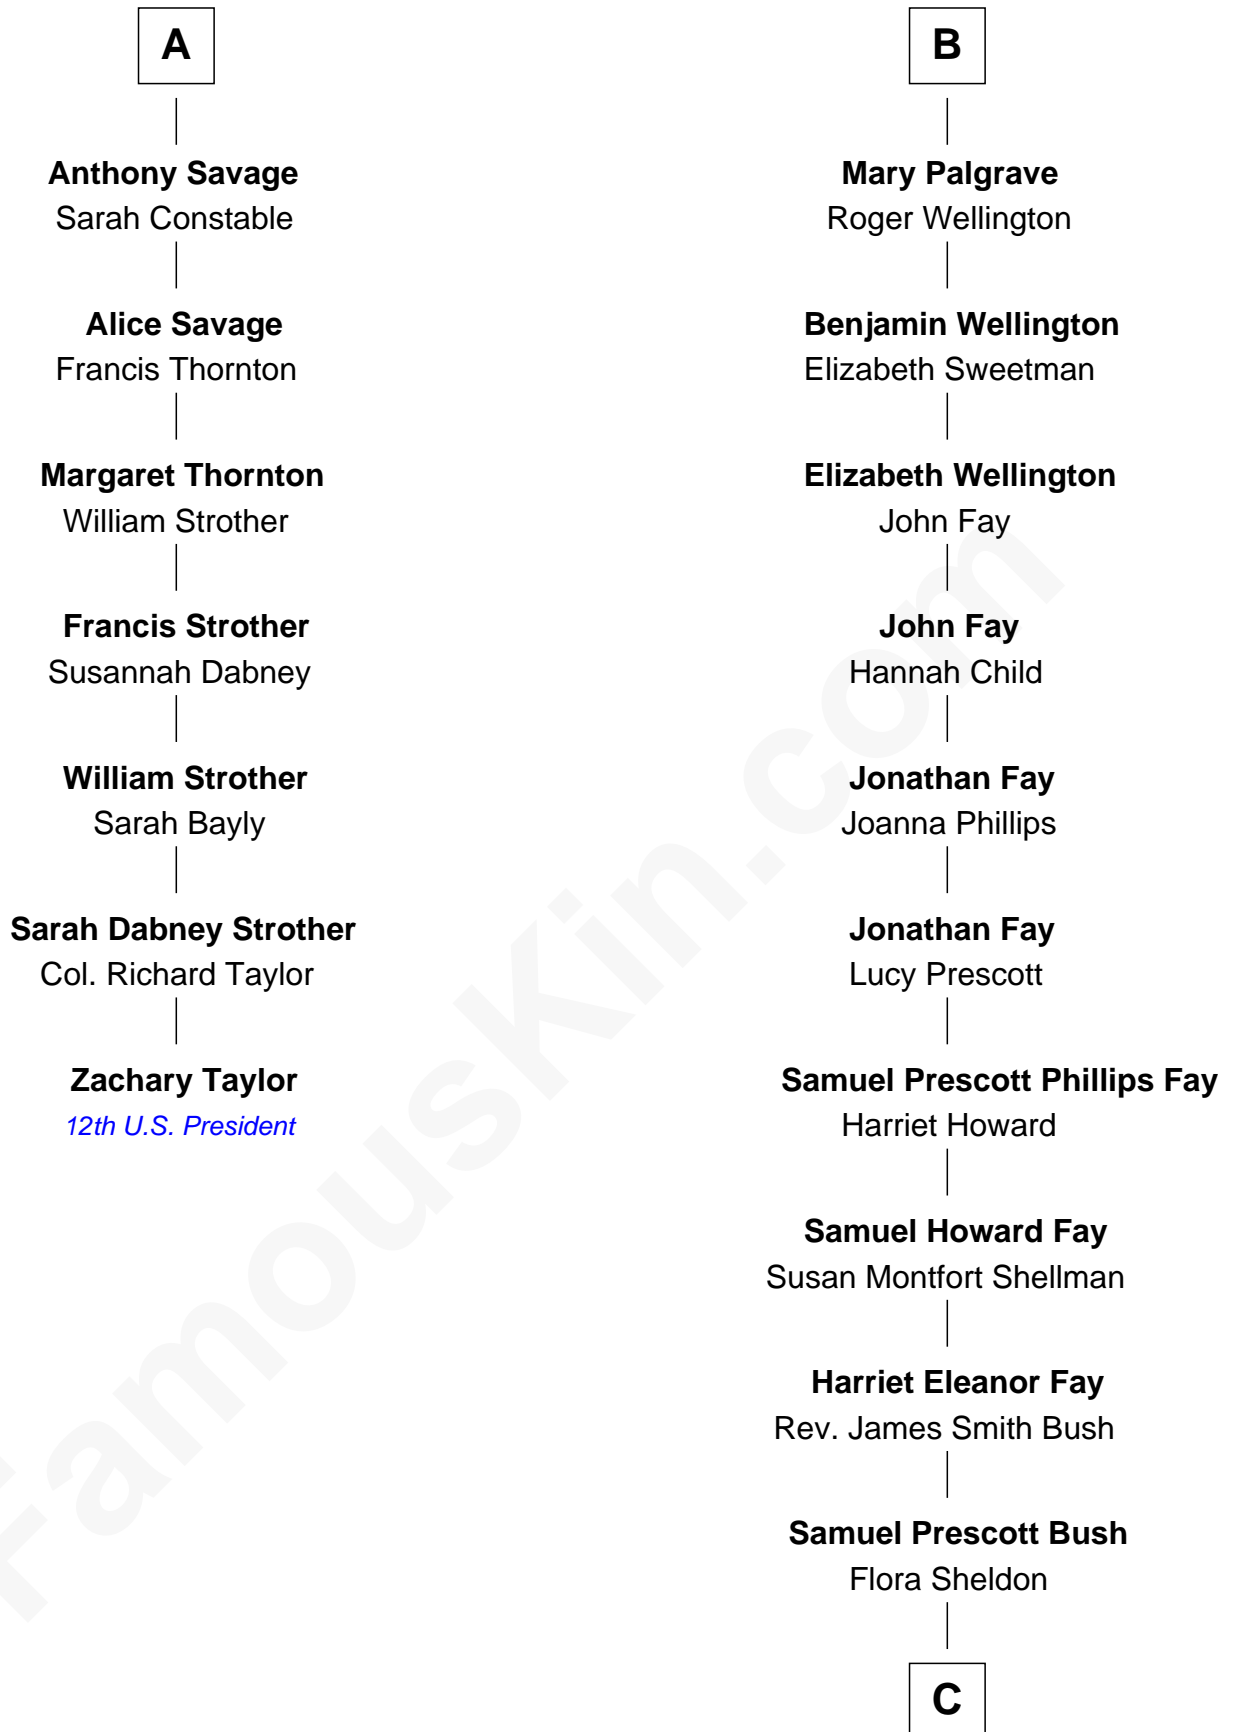

**FamousKin.com**  
**Relationship Chart of**  
**Zachary Taylor**  
*12th U.S. President*

**13th cousin 5 times removed of**  
**George H. W. Bush**  
*41st U.S. President*

**Sir Robert Goushill**  
 Elizabeth Fitzalan

C

Prescott Sheldon Bush

Dorothy Wear Walker

George H. W. Bush

*41st U.S. President*

FamousKin.com