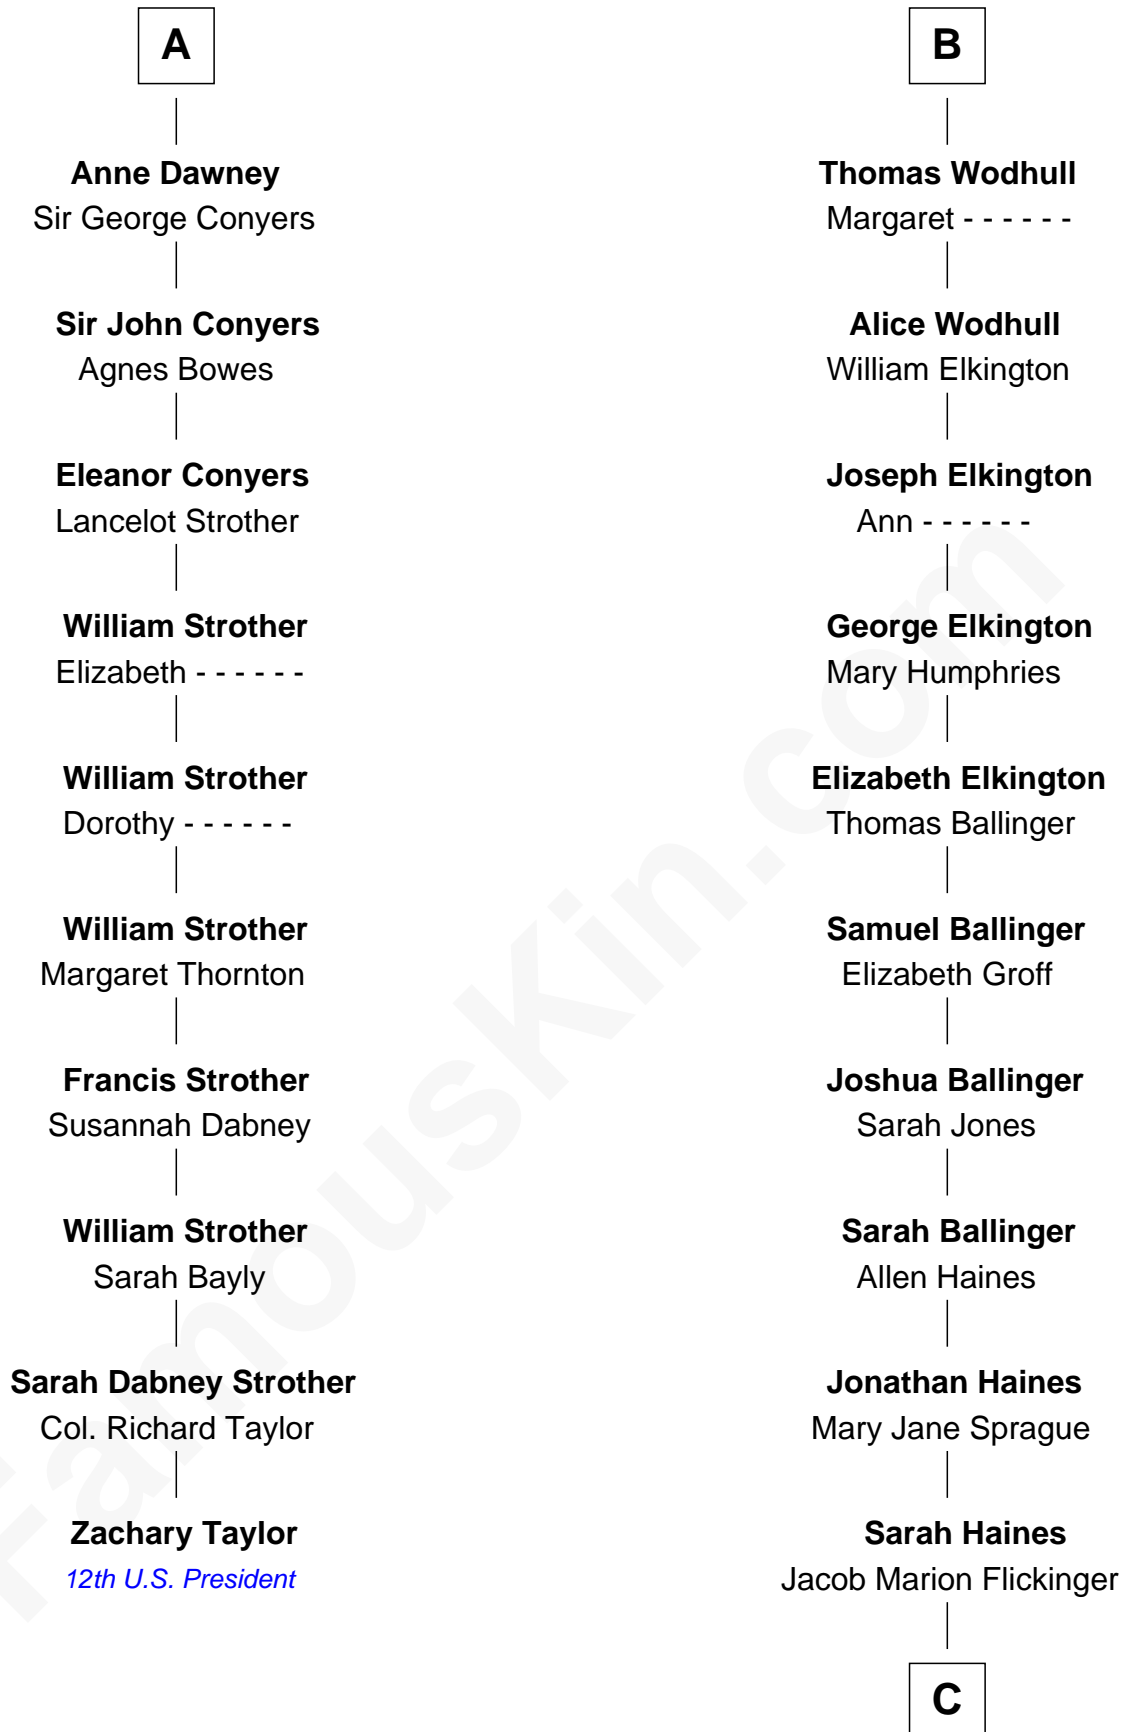

**FamousKin.com**  
**Relationship Chart of**  
**Zachary Taylor**  
*12th U.S. President*

**16th cousin 3 times removed of**  
**Barbara (Pierce) Bush**  
*First Lady of President George H.W. Bush*

**C**

**Lulu Dell Flickinger**  
James Edgar Robinson

**Pauline Robinson**  
Marvin Pierce

**Barbara (Pierce) Bush**  
*First Lady of George H.W. Bush*

FamousKin.com