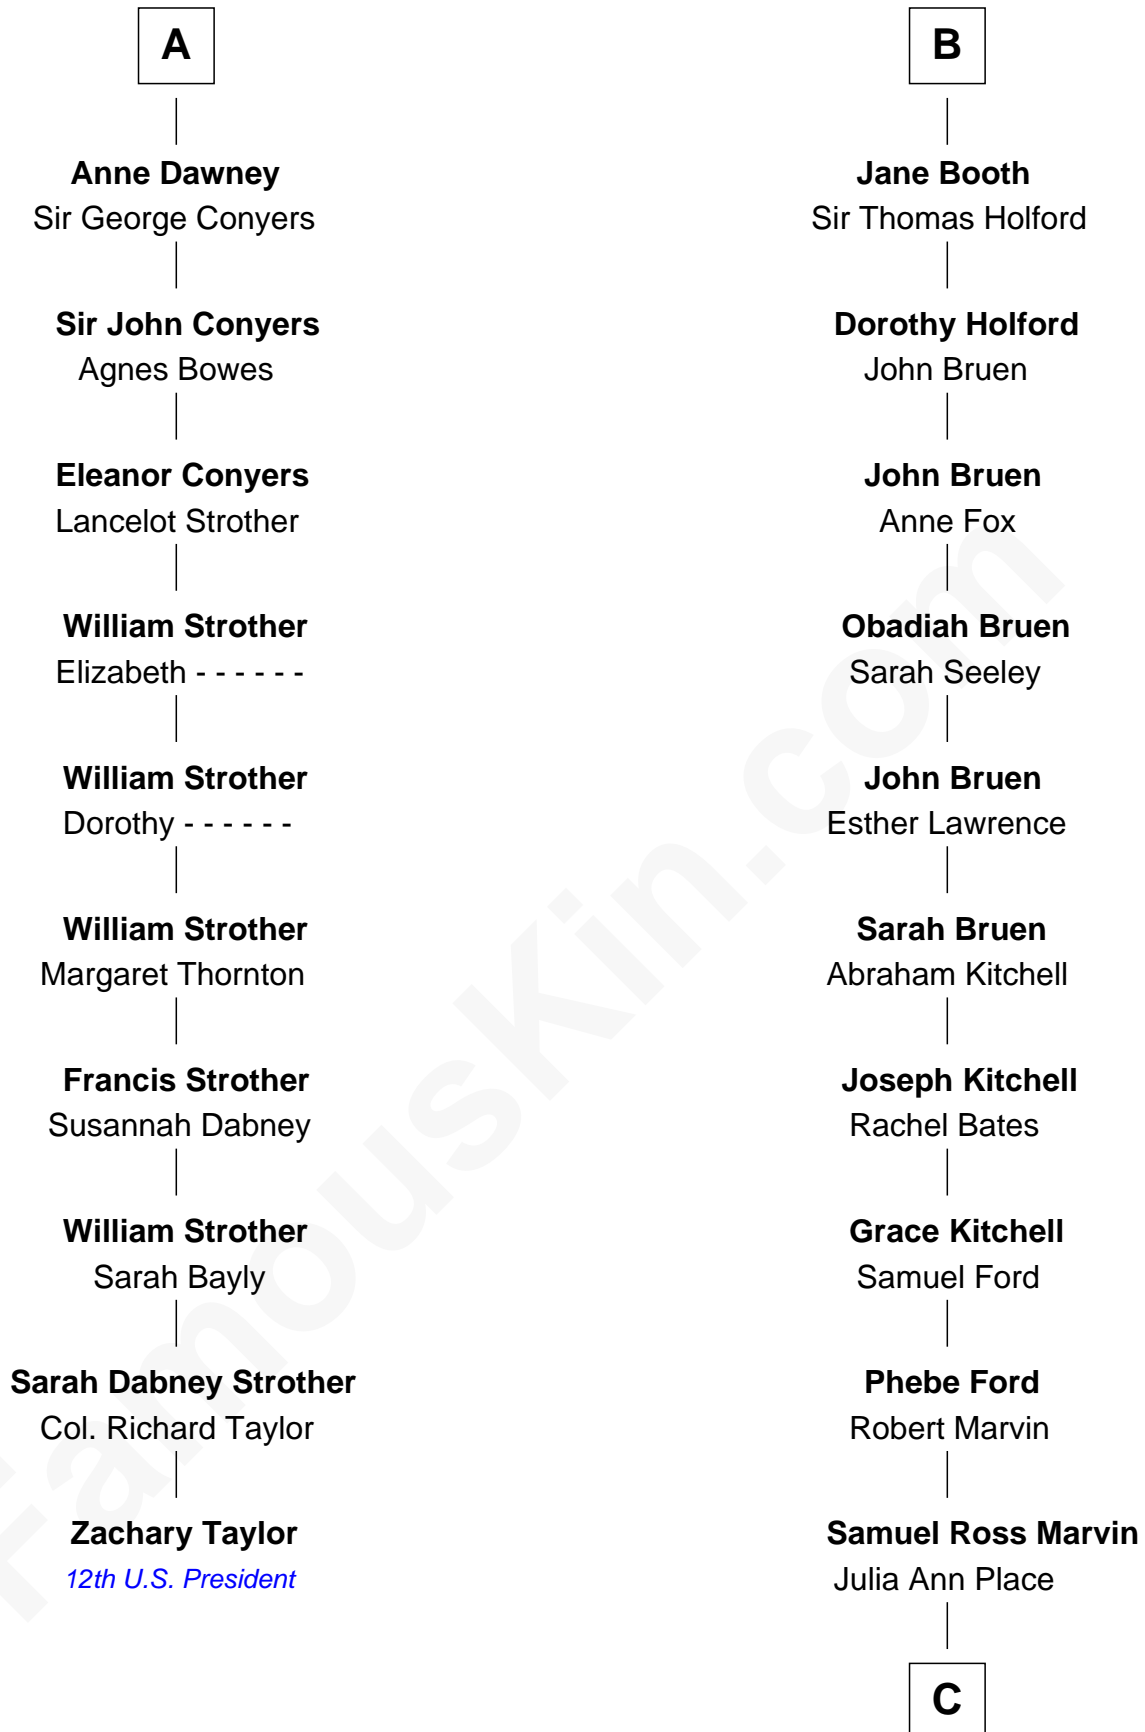

FamousKin.com
Relationship Chart of
Zachary Taylor
12th U.S. President

16th cousin 4 times removed of
Barbara (Pierce) Bush
First Lady of President George H.W. Bush

C

Jerome Place Marvin

Martha Ann Stokes

Mabel Marvin

Scott Pierce

Marvin Pierce

Pauline Robinson

Barbara (Pierce) Bush

First Lady of George H.W. Bush

FamousKin.com