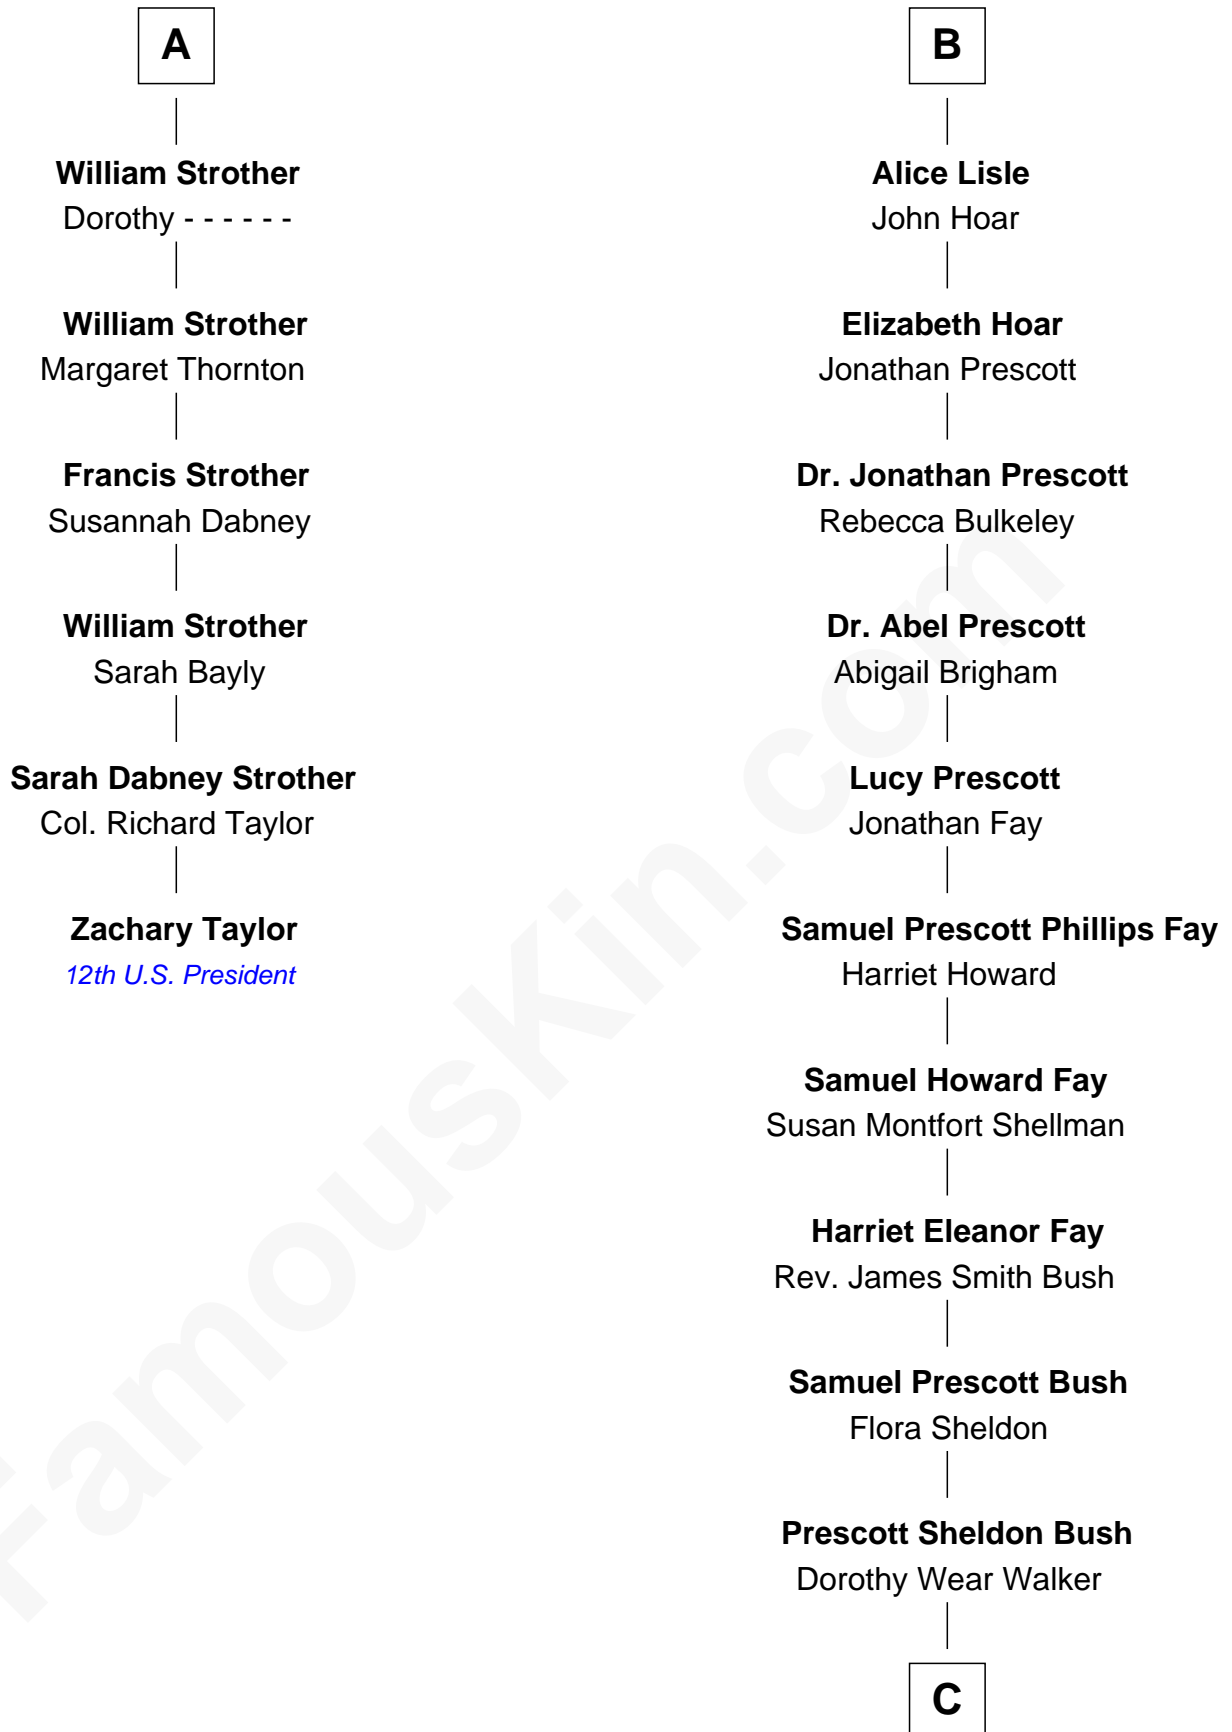

# FamousKin.com Relationship Chart of

**Zachary Taylor**

*12th U.S. President*

12th cousin 6 times removed of

**George W. Bush**

*43rd U.S. President*

**Sir Humphrey Stafford**

Eleanor Aylesbury

Sir William Berkeley

**Richard Berkeley**

Elizabeth Conningsby

**Sir John Berkeley**

Isabel Dennis

**Sir Richard Berkeley**

Elizabeth Jermy

**Mary Berkeley**

Sir John Hungerford

**Bridget Hungerford**

Sir William Lisle

**John Lisle**

Alice Beckenshaw

**B**

**C**

George Herbert Walker Bush

Barbara Pierce

George W. Bush

*43rd U.S. President*

FamousKin.com