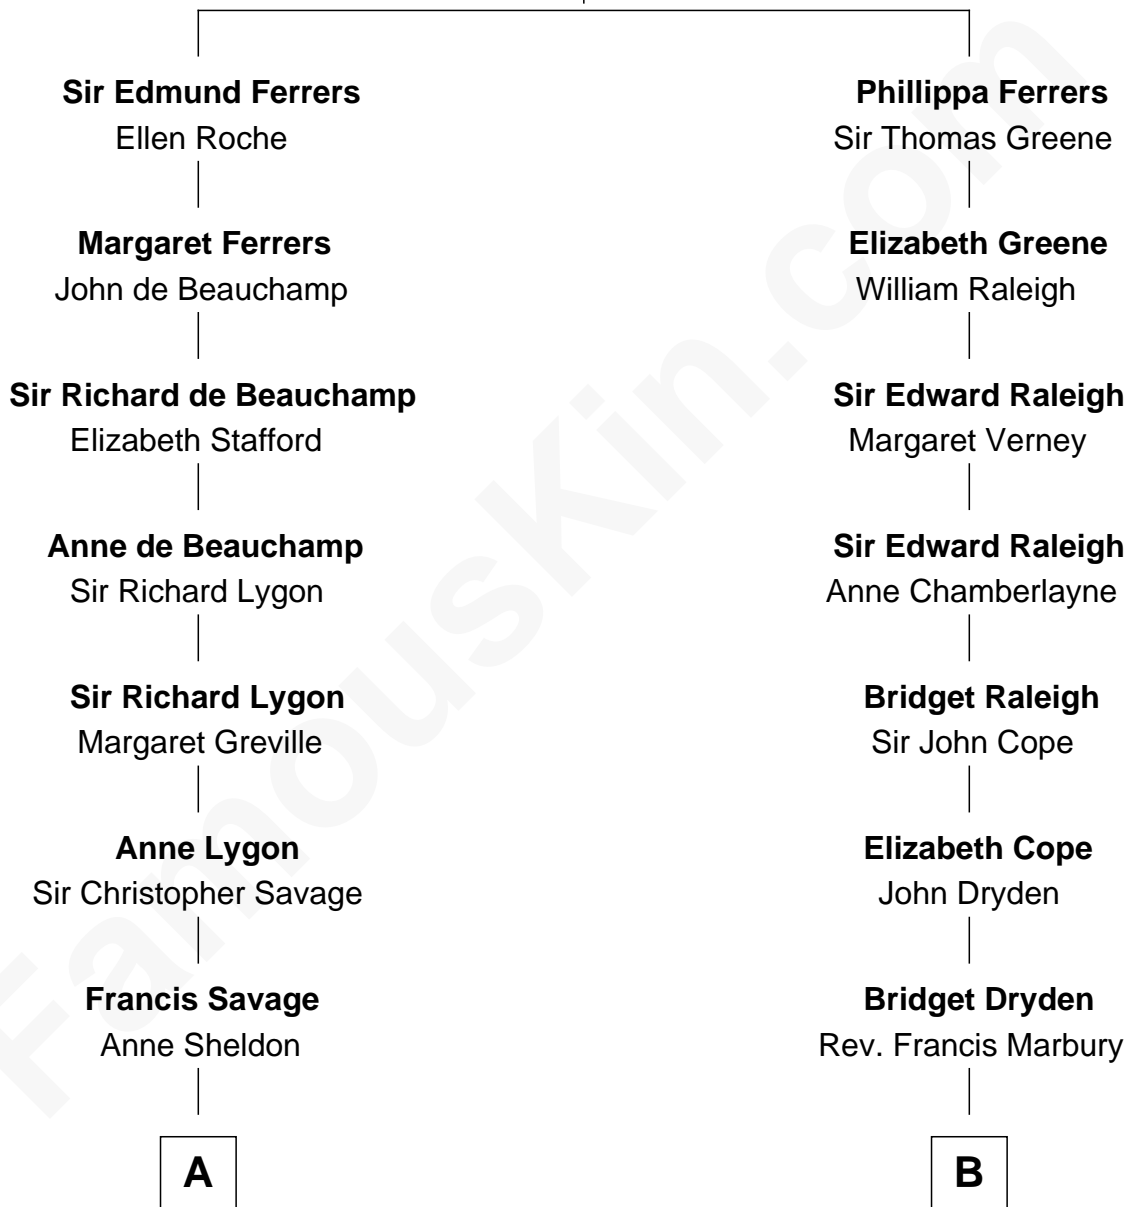

FamousKin.com Relationship Chart of

Zachary Taylor

12th U.S. President

15th cousin 5 times removed of

George W. Bush

43rd U.S. President

Robert de Ferrers
Margaret Despencer

C

Samuel Prescott Bush

Flora Sheldon

Prescott Sheldon Bush

Dorothy Wear Walker

George Herbert Walker Bush

Barbara Pierce

George W. Bush

43rd U.S. President