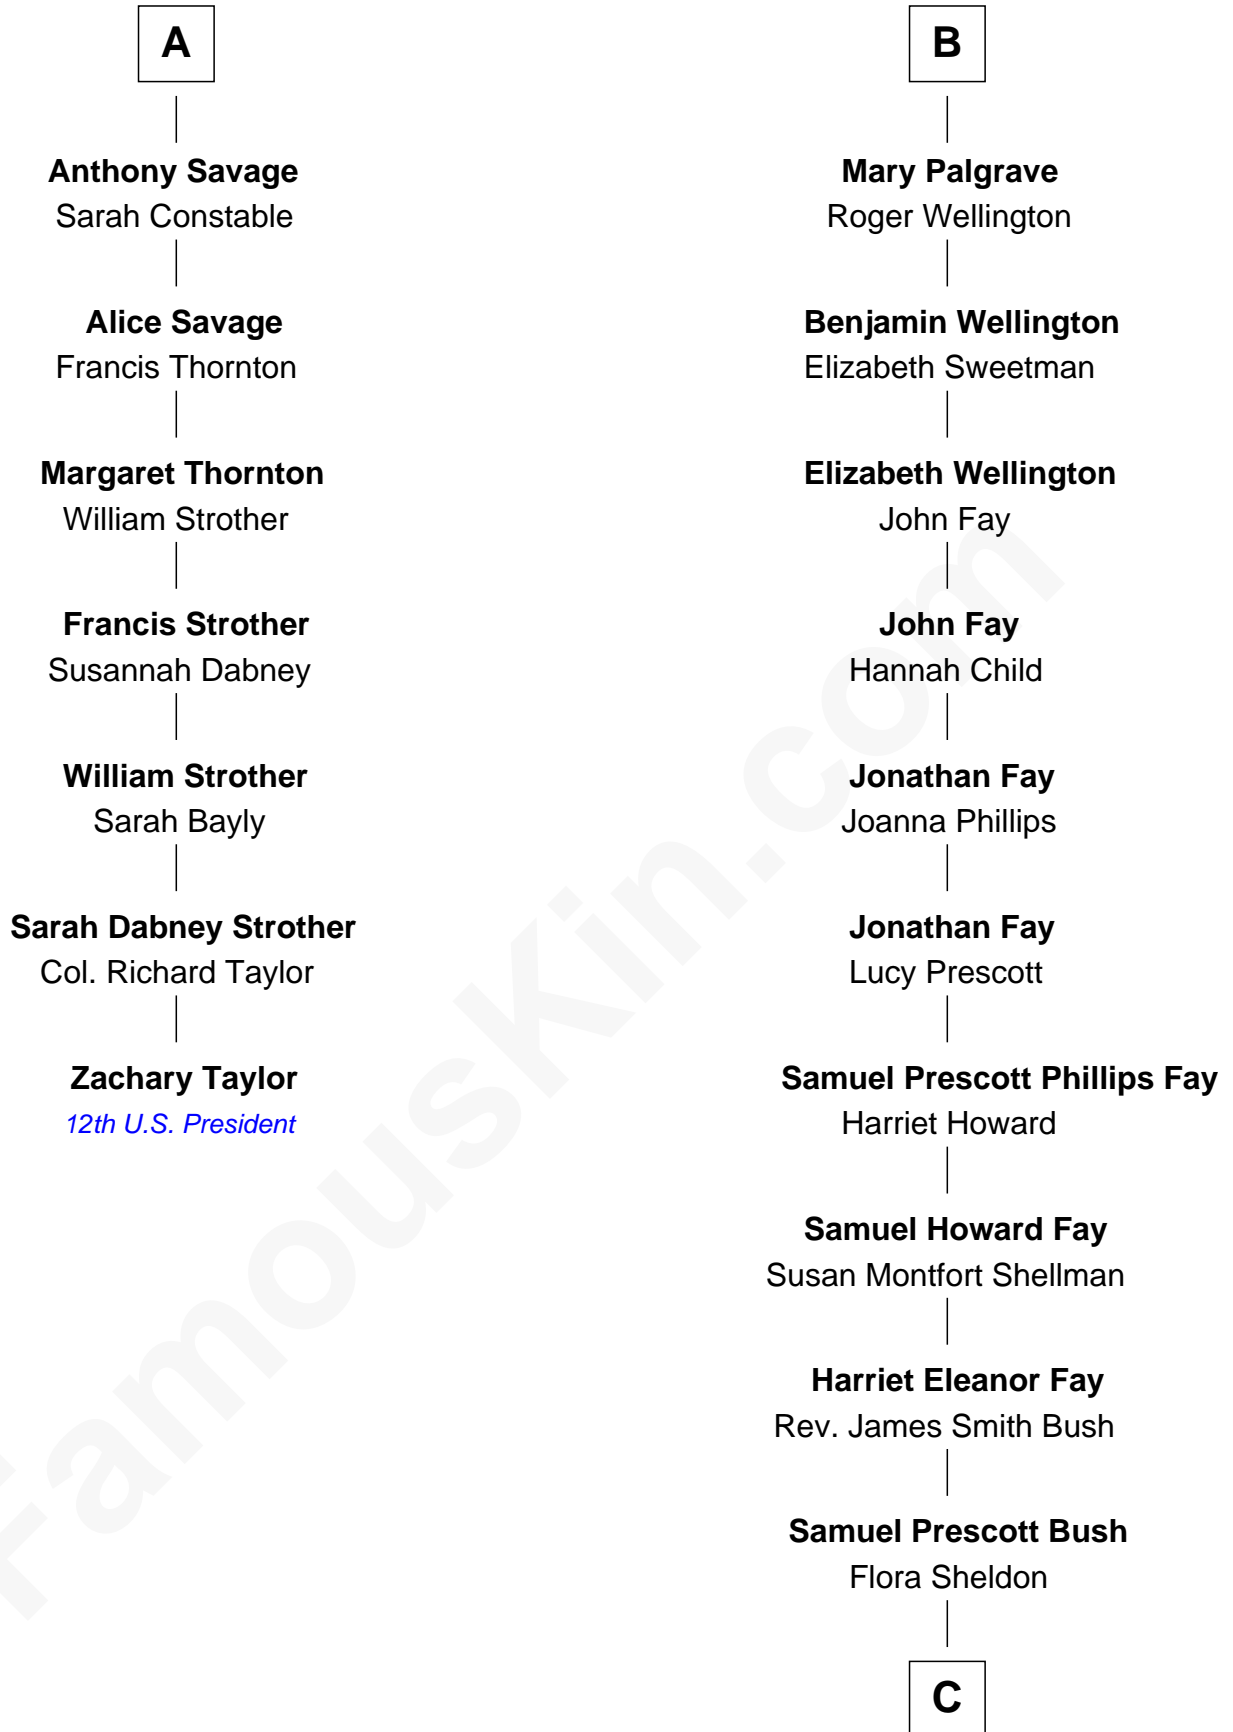

# FamousKin.com Relationship Chart of

**Zachary Taylor**

*12th U.S. President*

13th cousin 6 times removed of

**George W. Bush**

*43rd U.S. President*

**Sir Robert Goushill**

Elizabeth Fitzalan

C

Prescott Sheldon Bush

Dorothy Wear Walker

George Herbert Walker Bush

Barbara Pierce

George W. Bush

*43rd U.S. President*

FamousKin.com