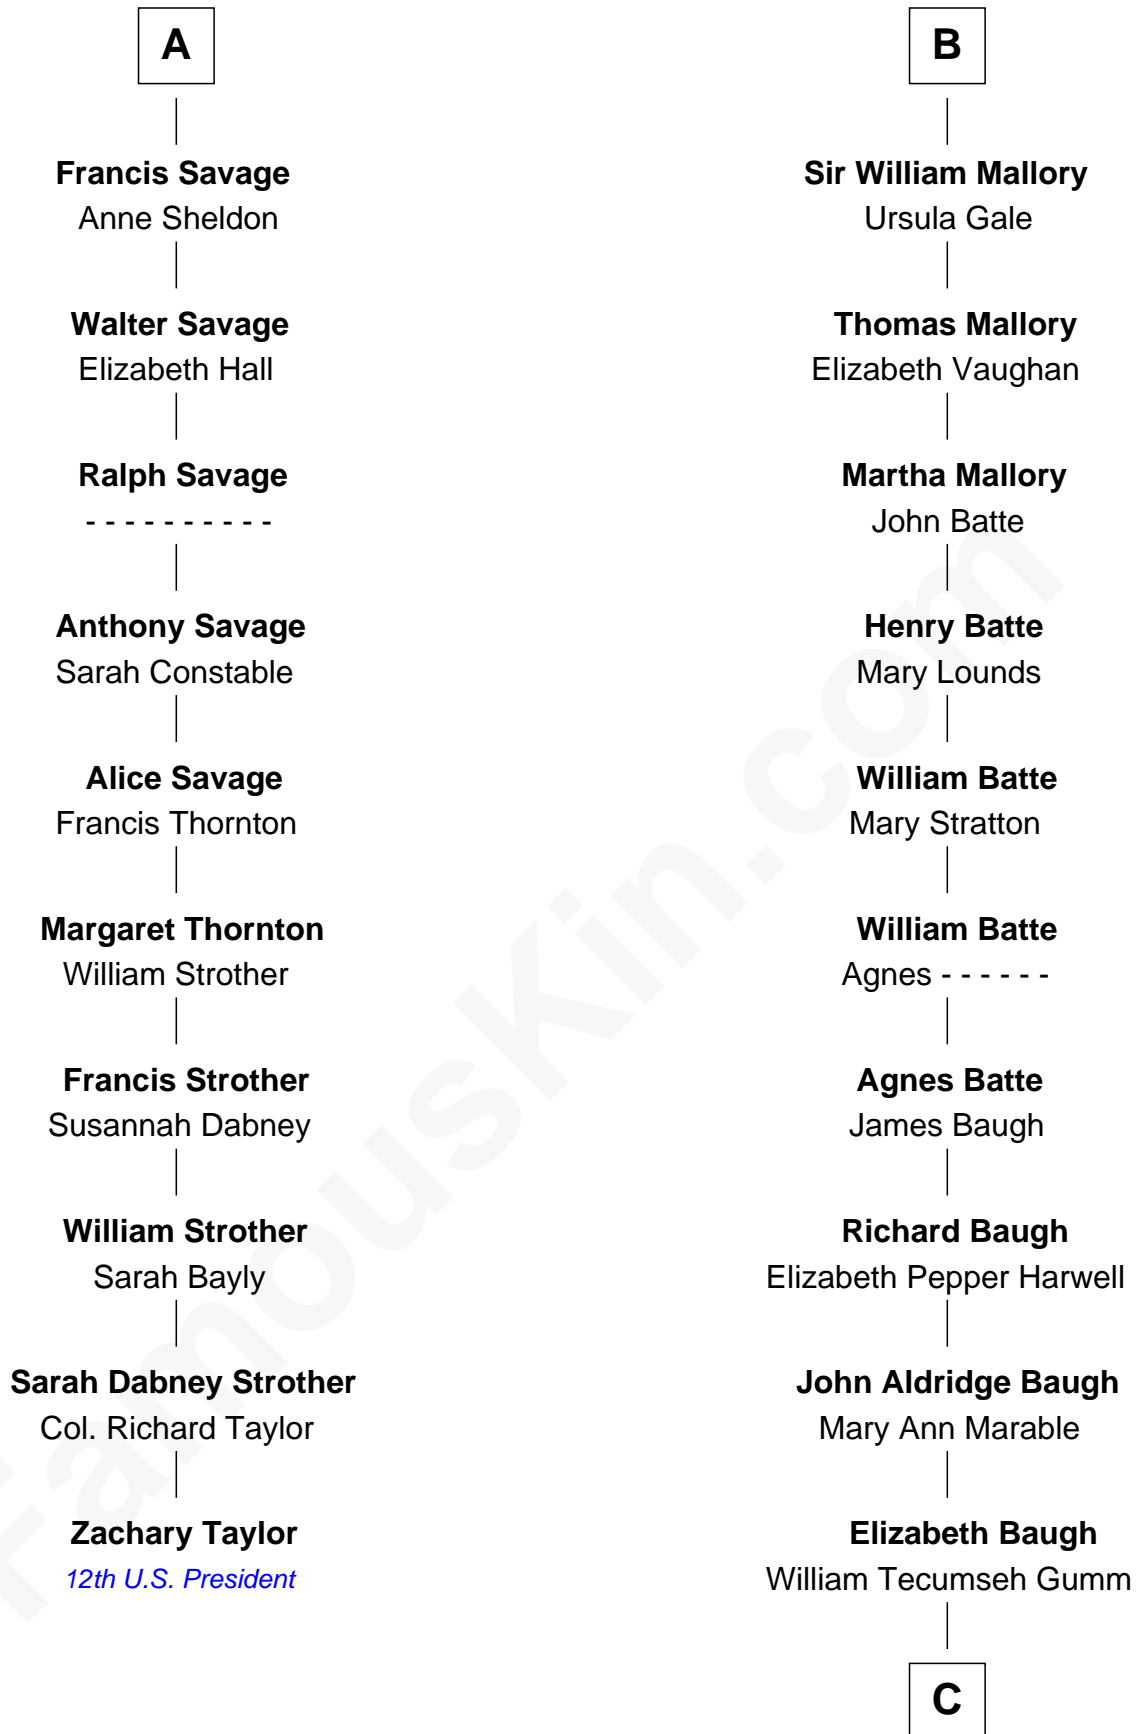

FamousKin.com
Relationship Chart of
Zachary Taylor
12th U.S. President

16th cousin 3 times removed of
Liza Minnelli
Singer and Actress

Edmund Fitzalan
 Alice de Warenne

Richard Fitzalan
 Eleanor Plantagenet

Aline Fitzalan
 Sir Roger le Strange

Sir Richard Fitzalan
 Elizabeth de Bohun

Lucy le Strange
 Sir William Willoughby

Elizabeth Fitzalan
 Sir Robert Goushill

Margery Willoughby
 Sir William FitzHugh

Joan Goushill
 Sir Thomas Stanley

Lora FitzHugh
 Sir John Constable

Katherine Stanley
 Sir John Savage

Joan Constable
 Sir William Mallory

Sir Christopher Savage
 Anne Stanley

Sir John Mallory
 Margaret Thwaites

Sir Christopher Savage
 Anne Lygon

Sir William Mallory
 Jane Norton

A

B

C

Francis Avent Gumm

Ethel Marian Milne

Frances Ethel Gumm

Vincent Minnelli