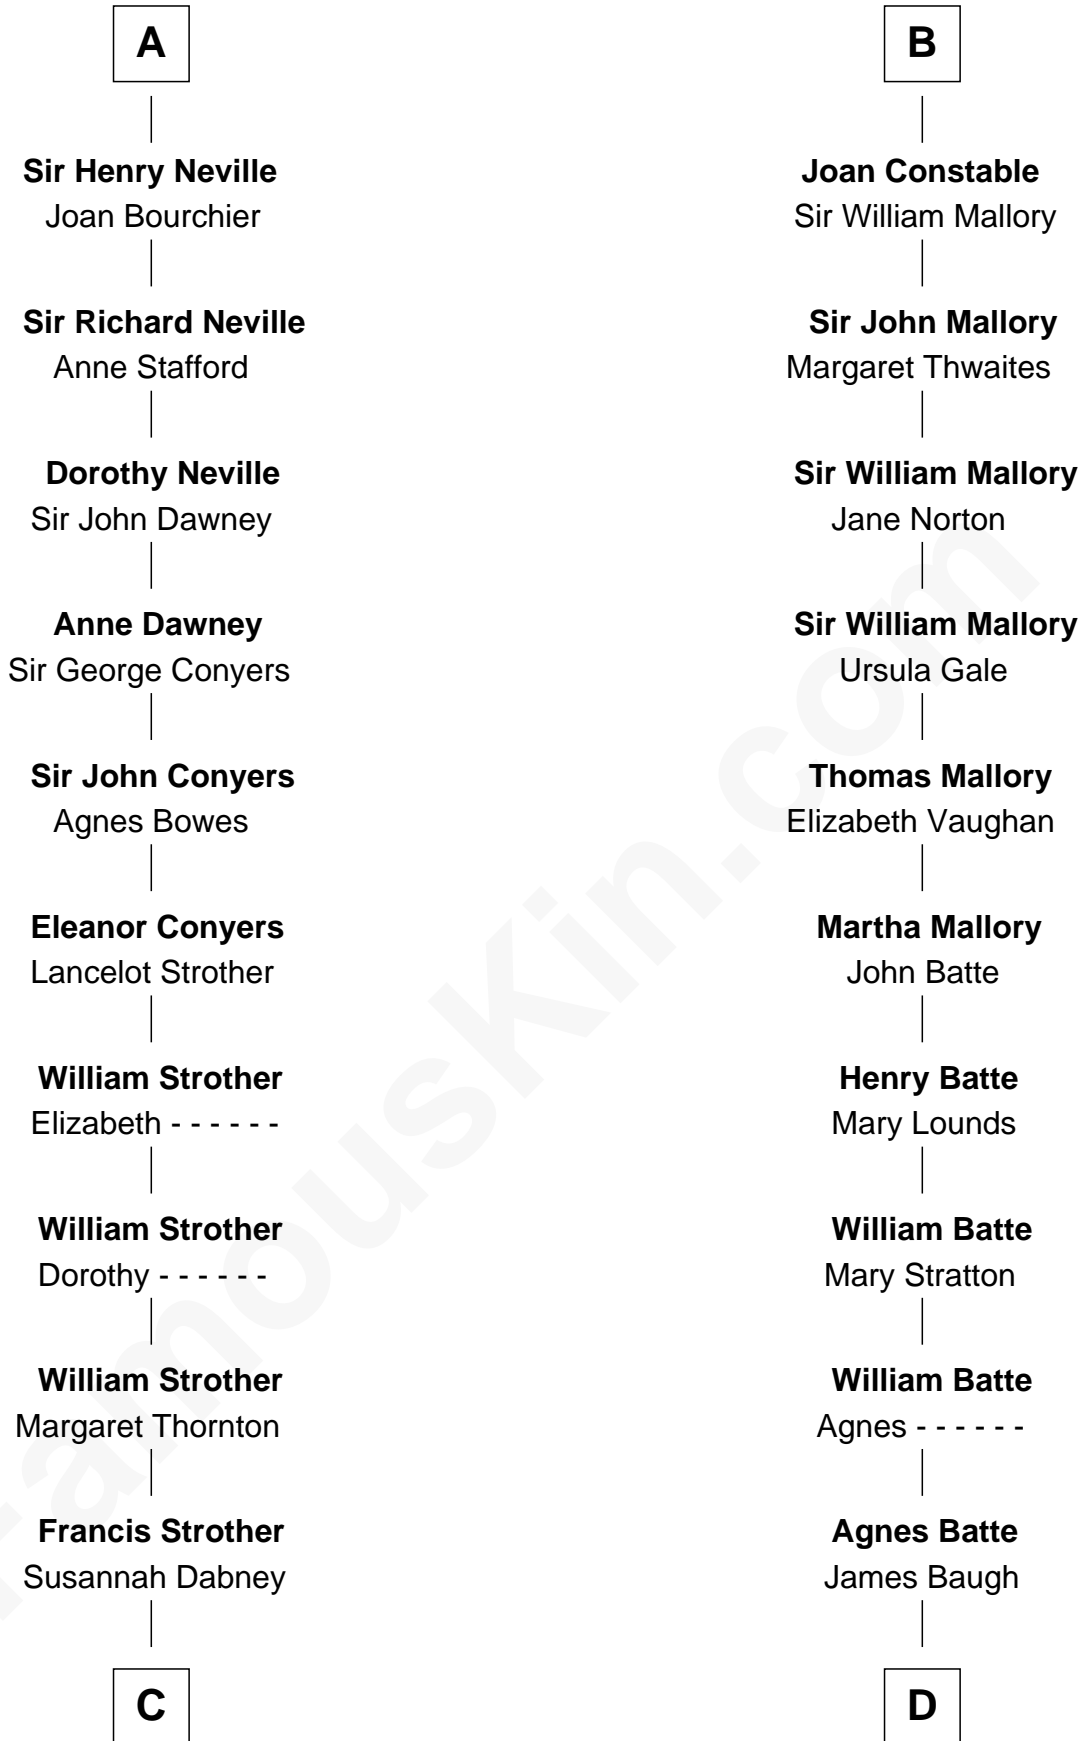

FamousKin.com Relationship Chart of

Zachary Taylor

12th U.S. President

19th cousin 2 times removed of

Judy Garland

Singer and Movie Actress

C

William Strother

Sarah Bayly

Sarah Dabney Strother

Col. Richard Taylor

Zachary Taylor

12th U.S. President

D

Richard Baugh

Elizabeth Pepper Harwell