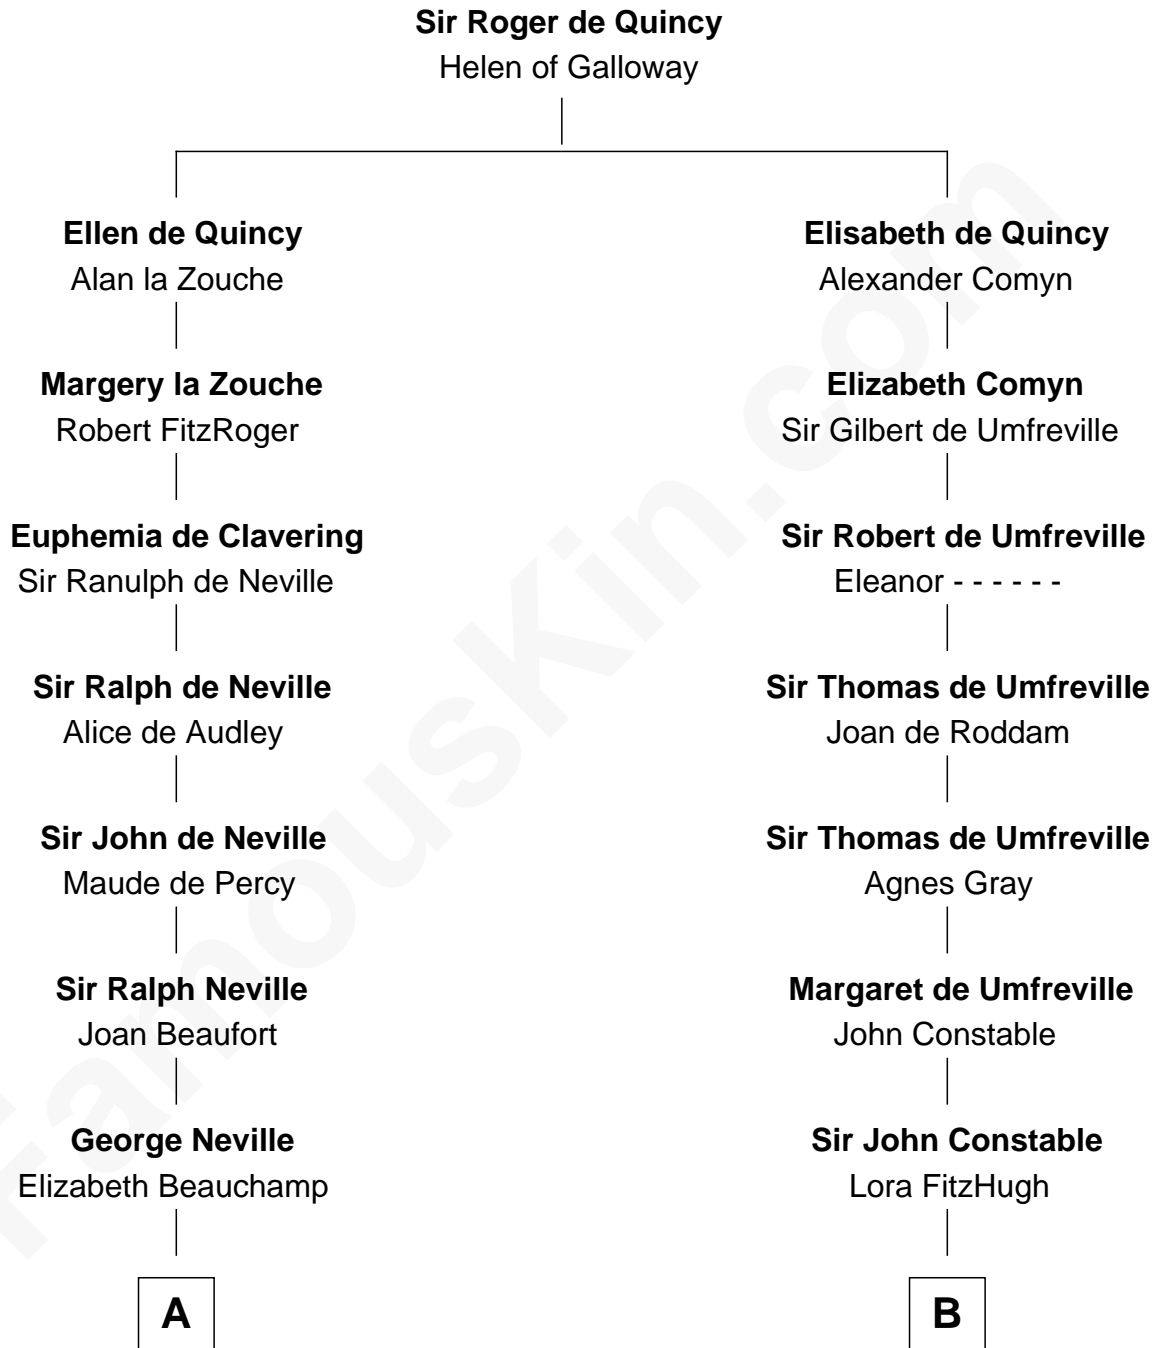

FamousKin.com Relationship Chart of

Zachary Taylor

12th U.S. President

19th cousin 2 times removed of

Judy Garland

Singer and Movie Actress

C

William Strother

Sarah Bayly

Sarah Dabney Strother

Col. Richard Taylor

Zachary Taylor

12th U.S. President

D

Richard Baugh

Elizabeth Pepper Harwell