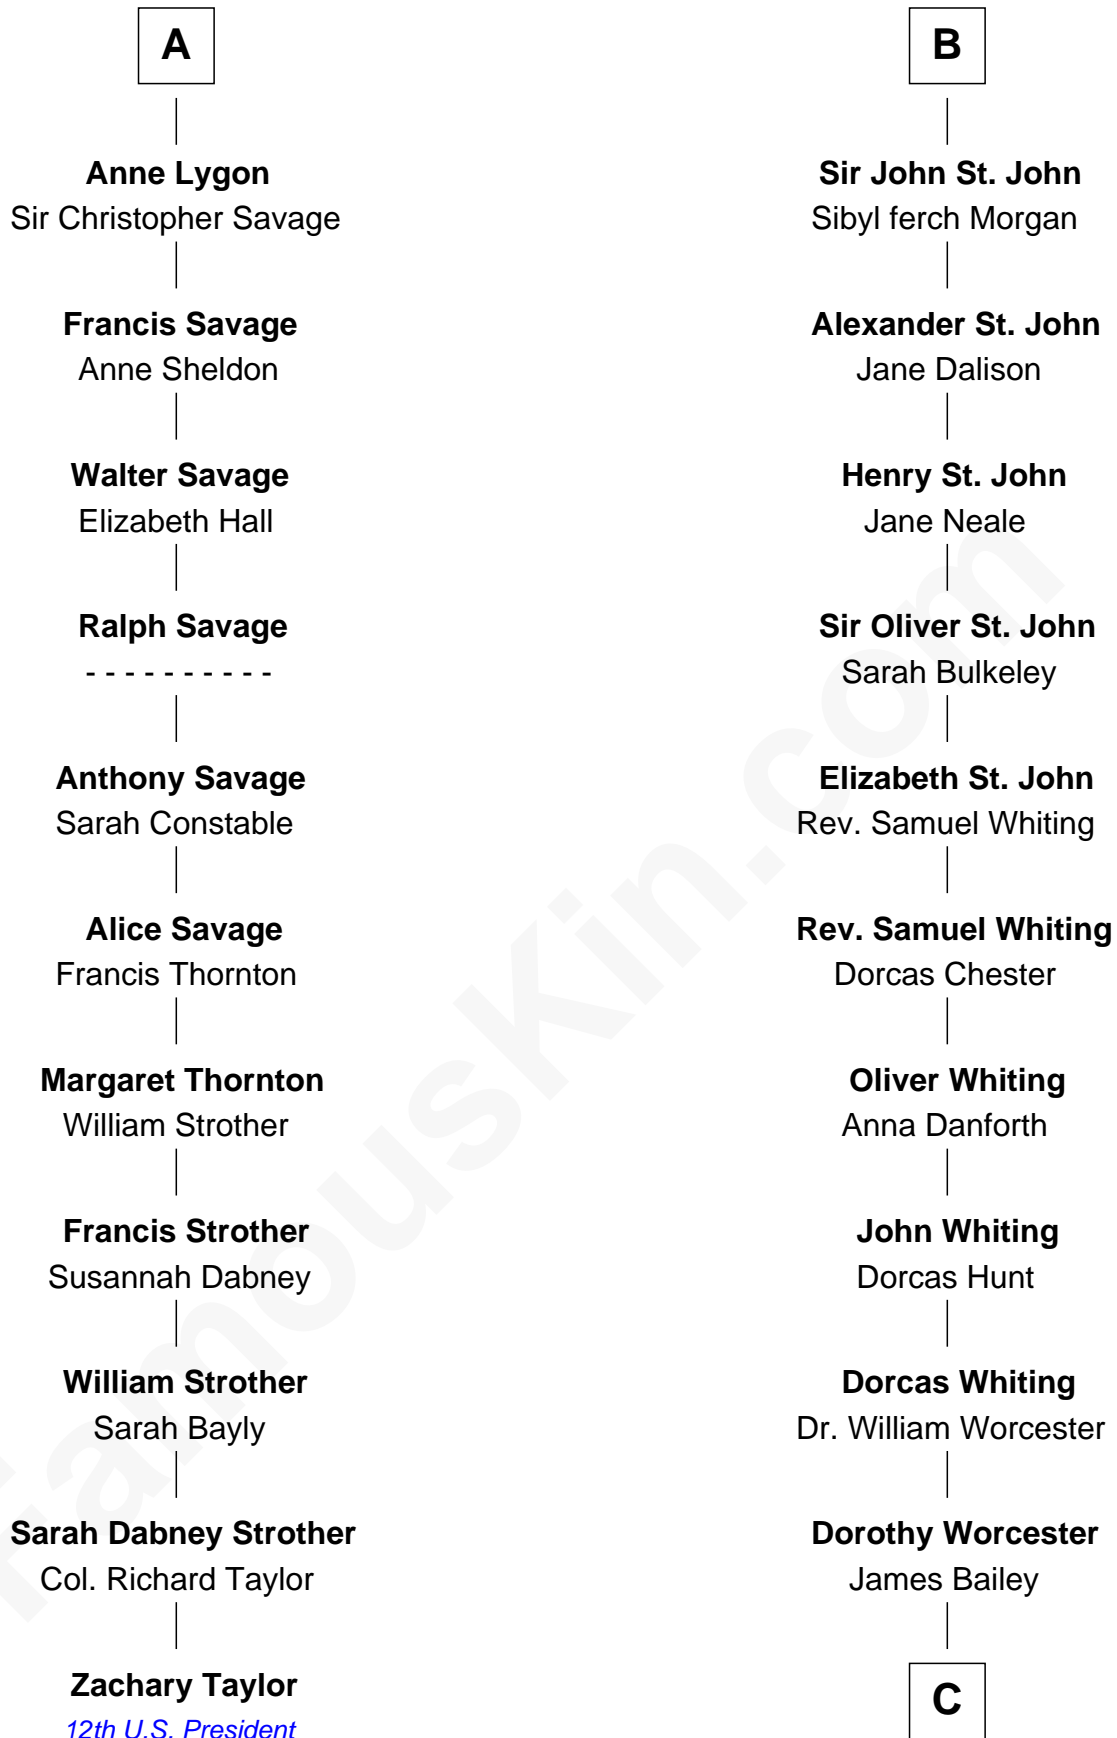

**FamousKin.com**  
**Relationship Chart of**  
**Zachary Taylor**  
*12th U.S. President*

17th cousin 4 times removed of

**Bette Davis**  
*Movie Actress*

**C**

**Benjamin W. Bailey**

Latta Hopkins

**Harriet Jane Bailey**

Charles Otis Thompson

**Harriet Eugenia Thompson**

William Aaron Favor

**Ruth Augusta Favor**

Harlow Morrell Davis

**Bette Davis**

*Movie Actress*

FamousKin.com