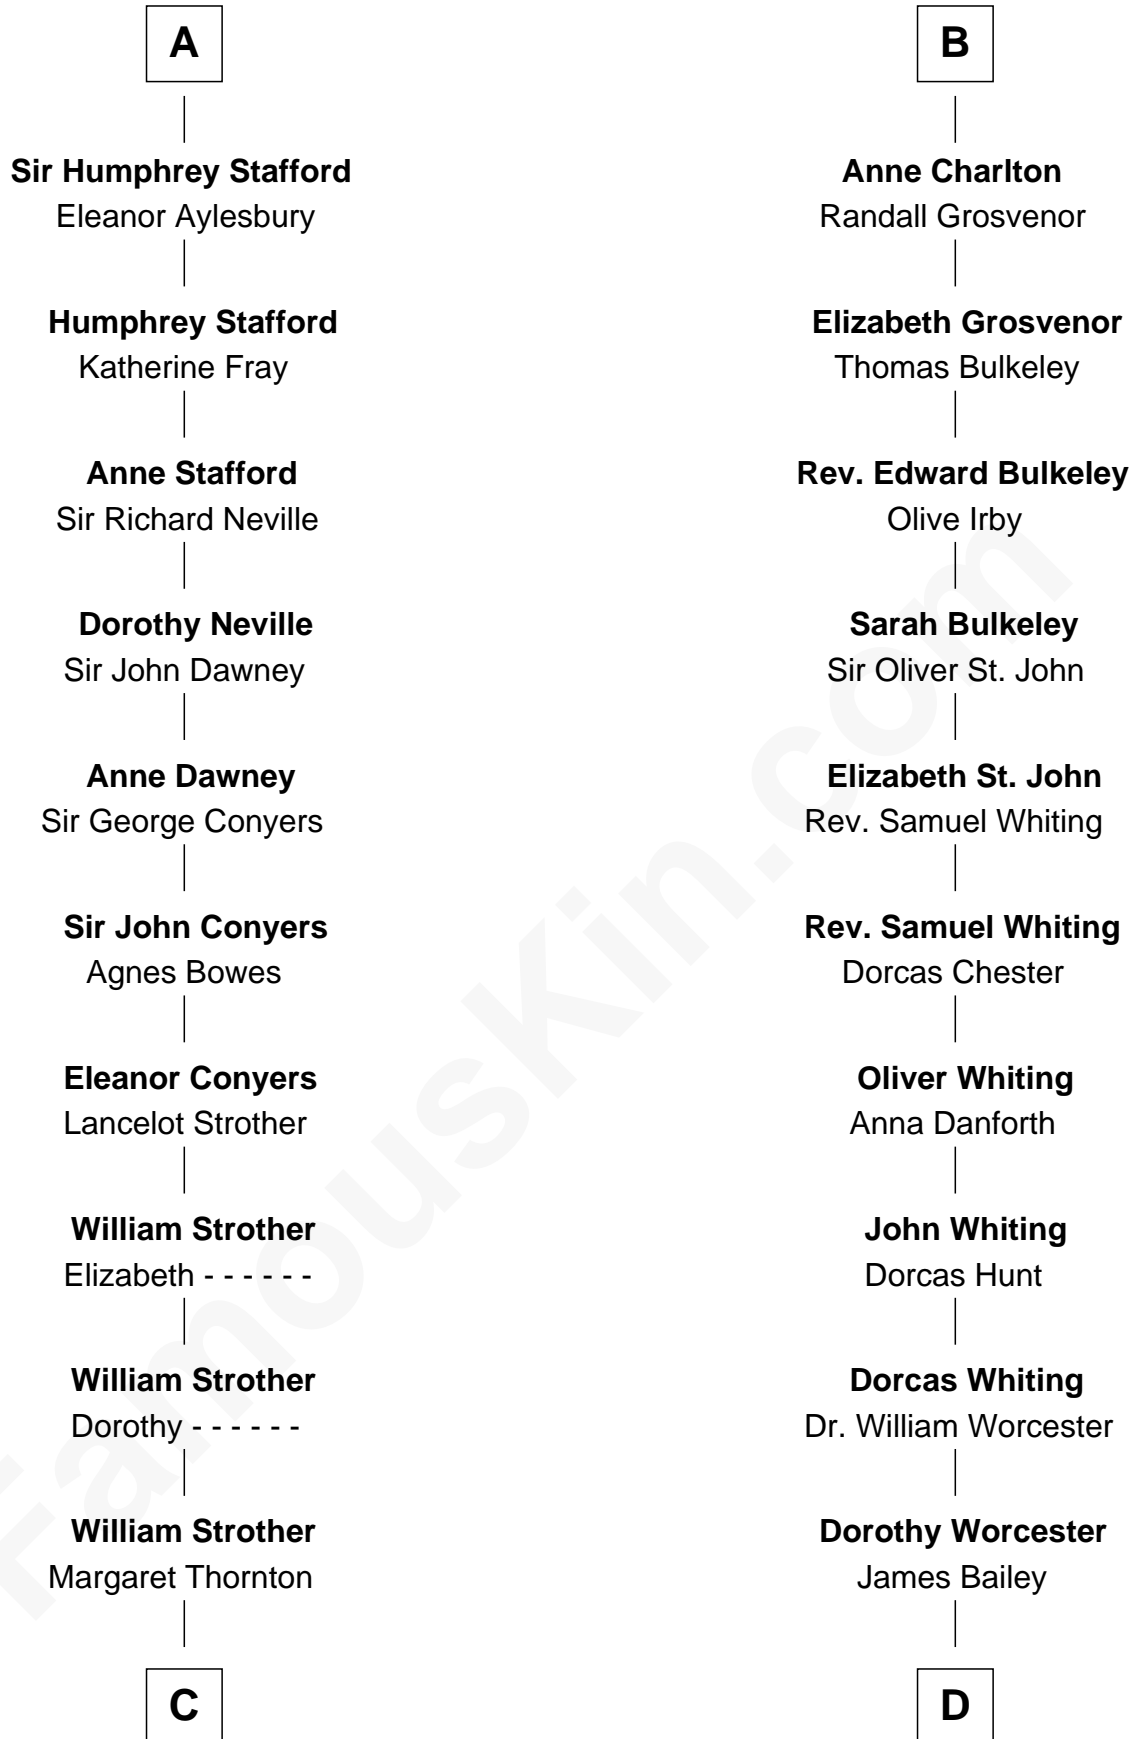

FamousKin.com
Relationship Chart of
Zachary Taylor
12th U.S. President

20th cousin 1 time removed of
Bette Davis
Movie Actress

Sir Roger de Somery
 Nichole d'Aubenev

C

Francis Strother
Susannah Dabney

William Strother
Sarah Bayly

Sarah Dabney Strother
Col. Richard Taylor

Zachary Taylor
12th U.S. President

D

Benjamin W. Bailey
Latta Hopkins

Harriet Jane Bailey
Charles Otis Thompson

Harriet Eugenia Thompson
William Aaron Favor

Ruth Augusta Favor
Harlow Morrell Davis